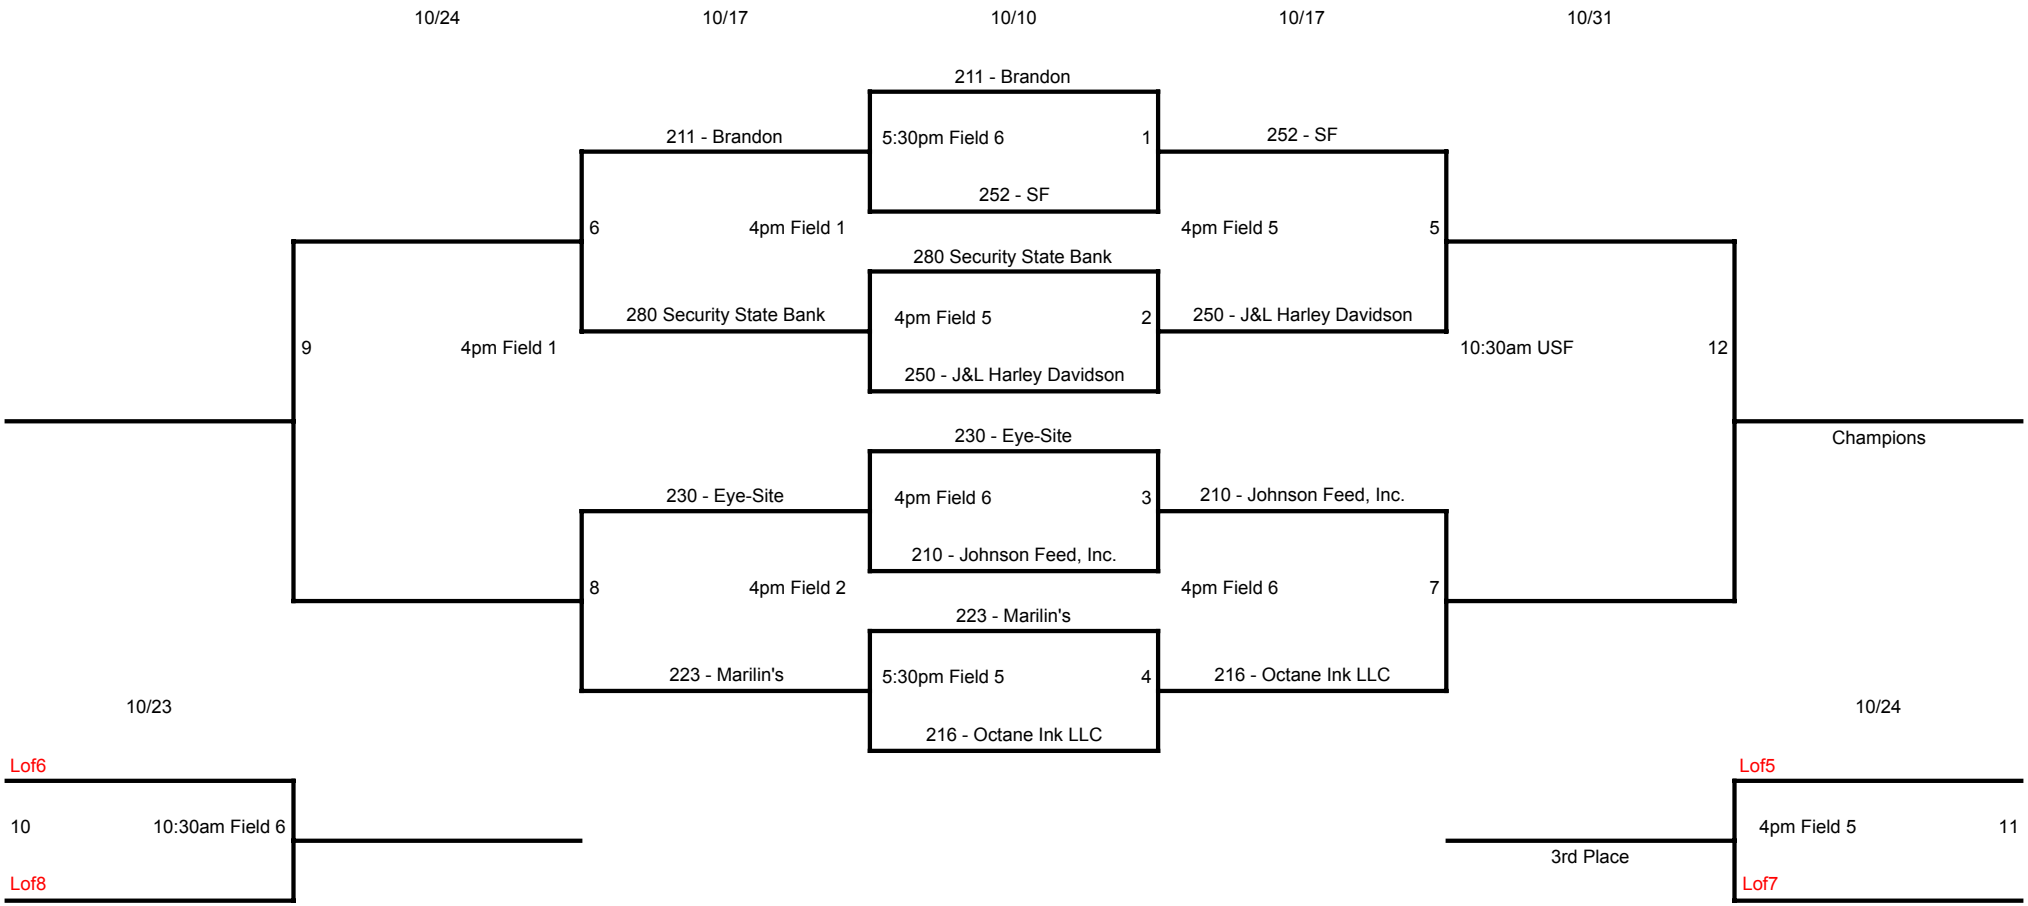

Junior Rose Bowl Bracket

The top team is the home team

The bracket that a team plays in will be determined based upon their regular season record

Seeding will be determined from a blind draw of team names. Teams with the similar records will make up the drawing pool