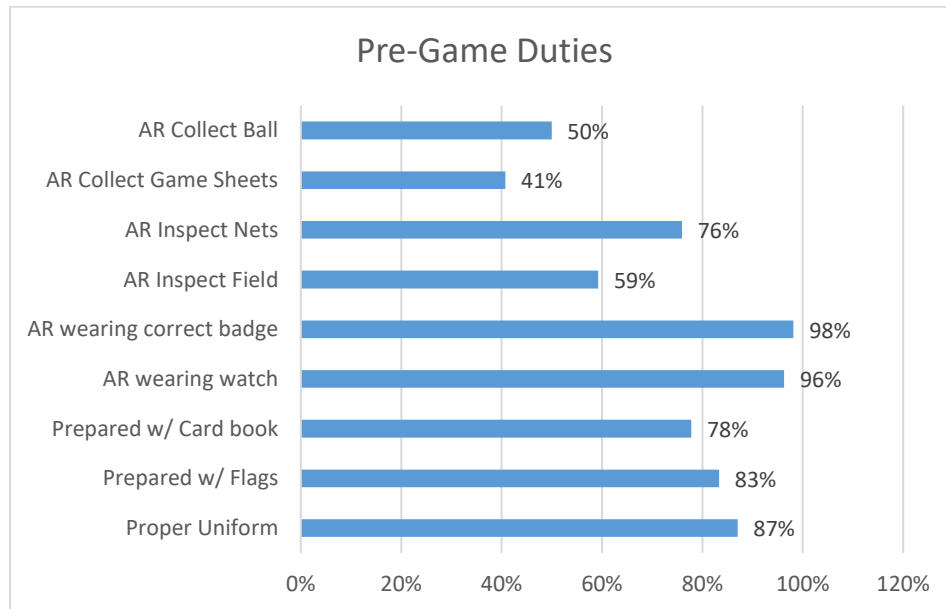

ONTARIO SOCCER MENTOR PILOT PROGRAM ANALYSIS U13+ ASSISTANT REFEREES

Data Analysis

Match Official performances were based on a 3-point scale system:

- Development Area
- Good
- Strength

In most cases, any item, which materialized a rating under 2.00 within their respective categories, were areas that determined required education points.

The following data analyses those Assistant Referees who officiated a game between the U13+ age groups.

ONTARIO SOCCER MENTOR PILOT PROGRAM ANALYSIS

U13+ ASSISTANT REFEREES