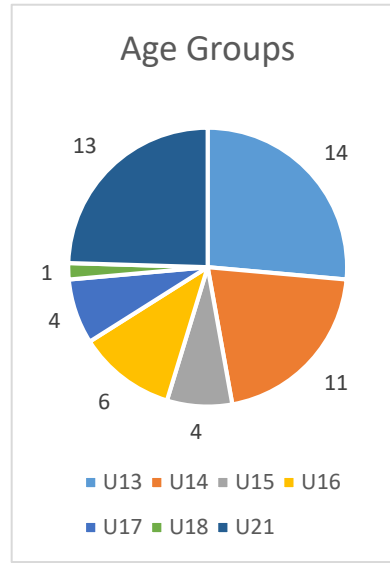

ONTARIO SOCCER MENTOR PILOT PROGRAM ANALYSIS U13+ ASSISTANT REFEREES

Data Analysis

Match Official performances were based on a 3-point scale system:

- Development Area
- Good
- Strength

In most cases, any item, which materialized a rating under 2.00 within their respective categories, were areas that determined required education points.

The following data analyses those Assistant Referees who officiated a game between the U13+ age groups.

ONTARIO SOCCER MENTOR PILOT PROGRAM ANALYSIS

U13+ ASSISTANT REFEREES