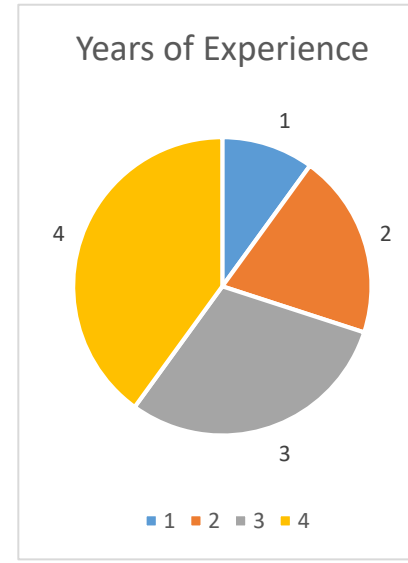

ONTARIO SOCCER MENTOR PILOT PROGRAM ANALYSIS U13+ ASSISTANT REFEREES

Data Analysis

Match Official performances were based on a 3-point scale system:

- Development Area
- Good
- Strength

In most cases, any item, which materialized a rating under 2.00 within their respective categories, were areas that determined required education points.

The following data analyses those Assistant Referees who officiated a game between the U13+ age groups.