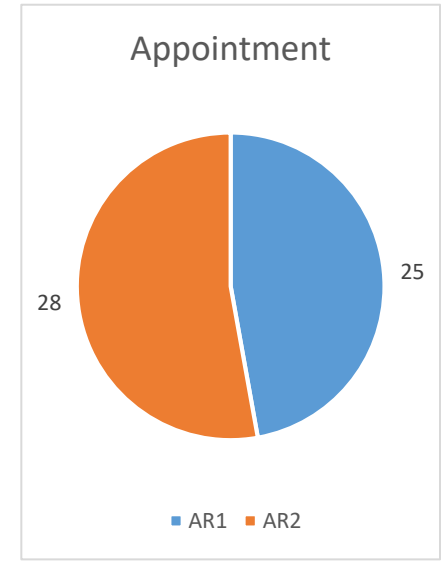

ONTARIO SOCCER MENTOR PILOT PROGRAM ANALYSIS U13+ ASSISTANT REFEREES

Data Analysis

Match Official performances were based on a 3-point scale system:

- Development Area
- Good
- Strength

In most cases, any item, which materialized a rating under 2.00 within their respective categories, were areas that determined required education points.

The following data analyses those Assistant Referees who officiated a game between the U13+ age groups.

ONTARIO SOCCER MENTOR PILOT PROGRAM ANALYSIS

U13+ ASSISTANT REFEREES