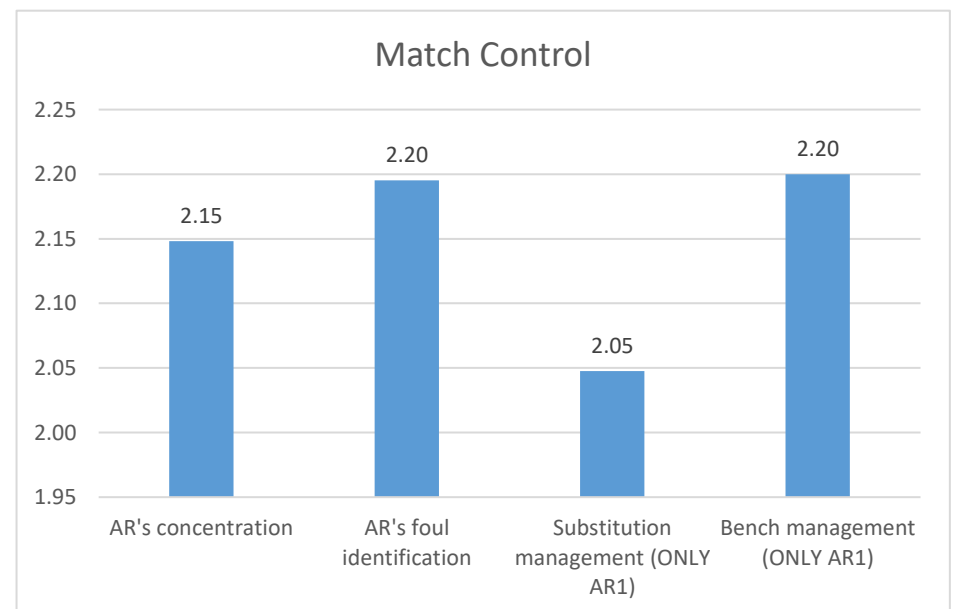

ONTARIO SOCCER MENTOR PILOT PROGRAM ANALYSIS U13+ ASSISTANT REFEREES

Data Analysis

Match Official performances were based on a 3-point scale system:

- Development Area
- Good
- Strength

In most cases, any item, which materialized a rating under 2.00 within their respective categories, were areas that determined required education points.

The following data analyses those Assistant Referees who officiated a game between the U13+ age groups.

ONTARIO SOCCER MENTOR PILOT PROGRAM ANALYSIS

U13+ ASSISTANT REFEREES