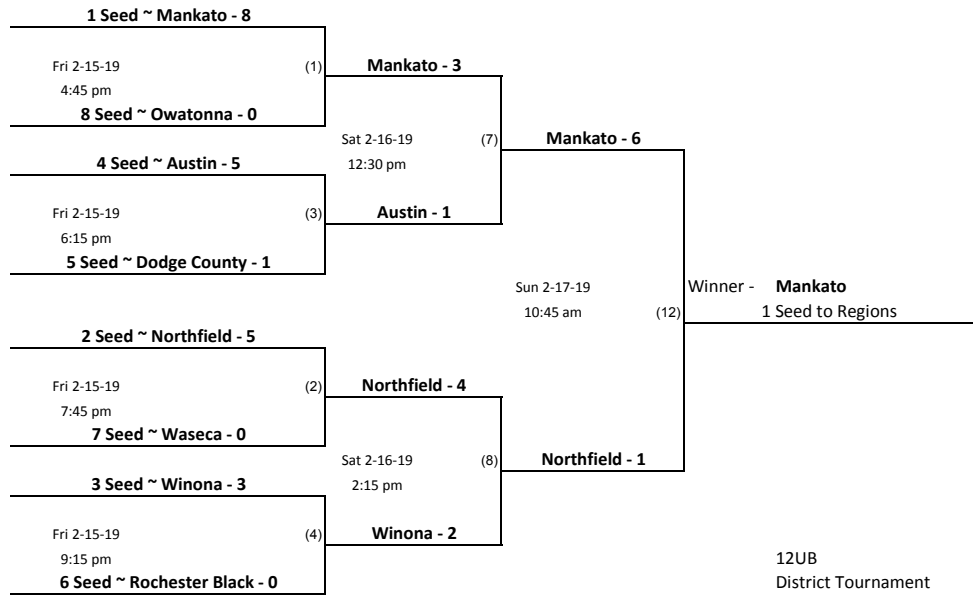

# Minnesota Hockey District 9 12UB League Play-offs

Games played in Waseca at Waseca Ice Arena  
*The Highest Seed in Each Game is the Home Team*

12UB  
 District Tournament  
 Location: Waseca Ice Arer  
 Shelly Kuster  
[estelaraeh@gmail.com](mailto:estelaraeh@gmail.com)  
 507-571-0389

## Playback Bracket