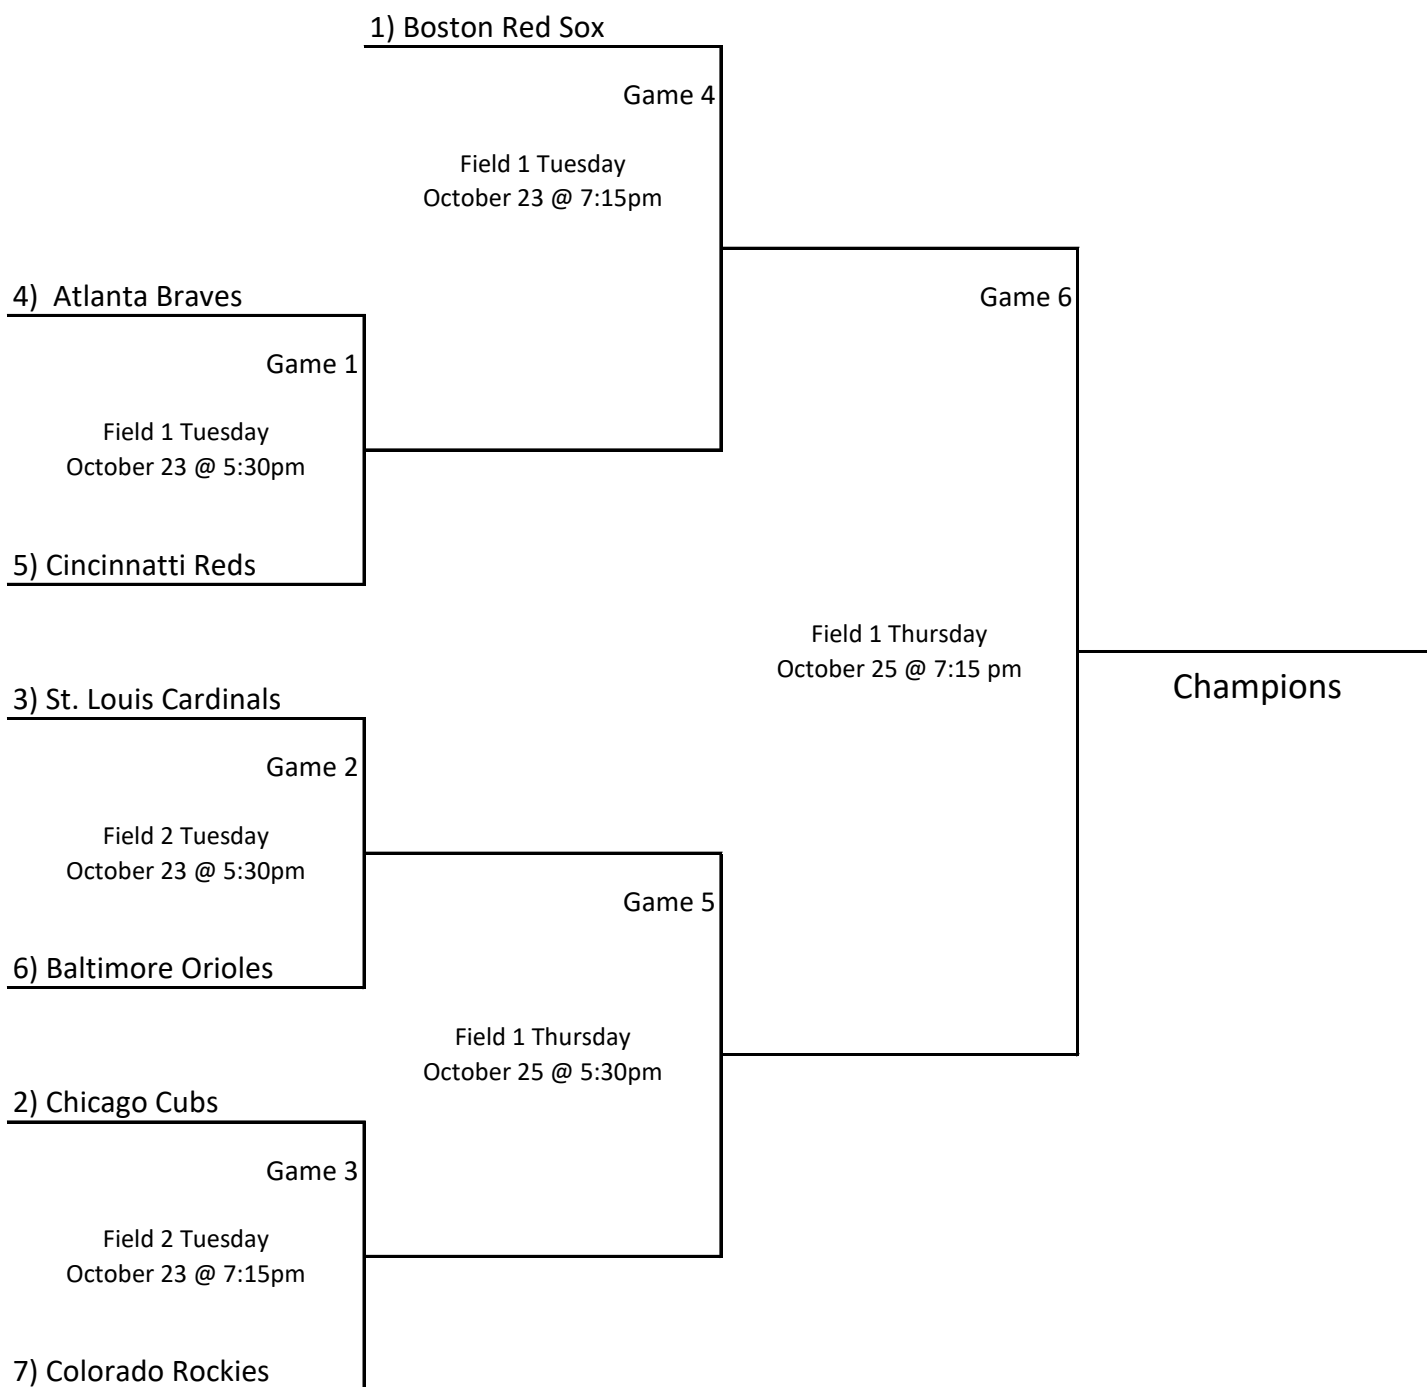

Major League Division Fall 2018

Hopkinsville Christian County Youth League