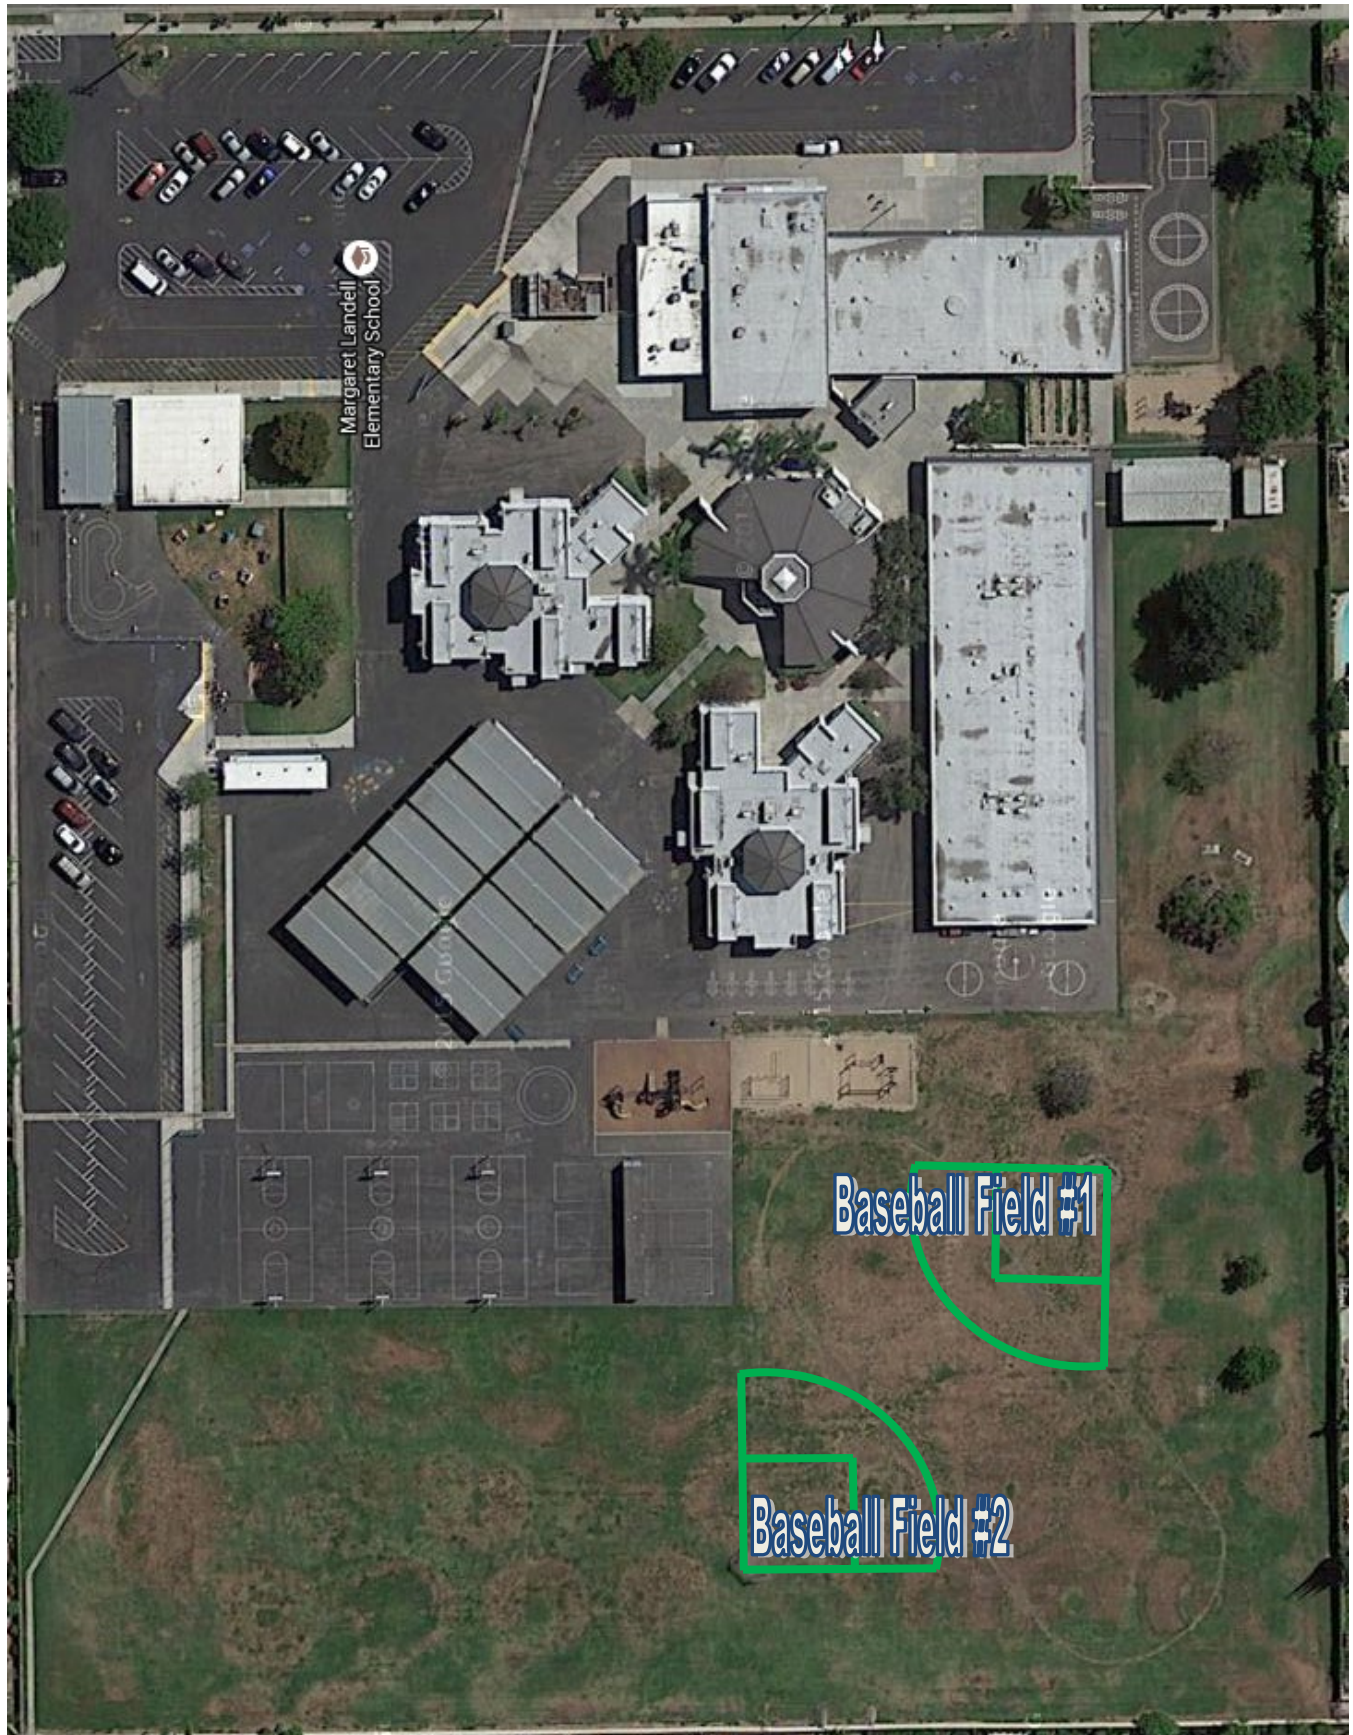

A E Arnold Elementary School

9281 Denni St, Cypress, CA 90630

Arnold Cypress Park

8611 Watson St, Cypress, CA 90630

Damron Elementary School - Closed

5340 Myra Ave, Cypress, CA 90630

Margaret Landell Elementary School

9739 Denni St, Cypress, CA 90630

Steve Luther Elementary School

4631 La Palma Ave, La Palma, CA 90623

Juliet Morris Elementary School

9952 Graham St, Cypress, CA 90630

Oak Knoll Park

8600 Graham St, Cypress, CA 90630