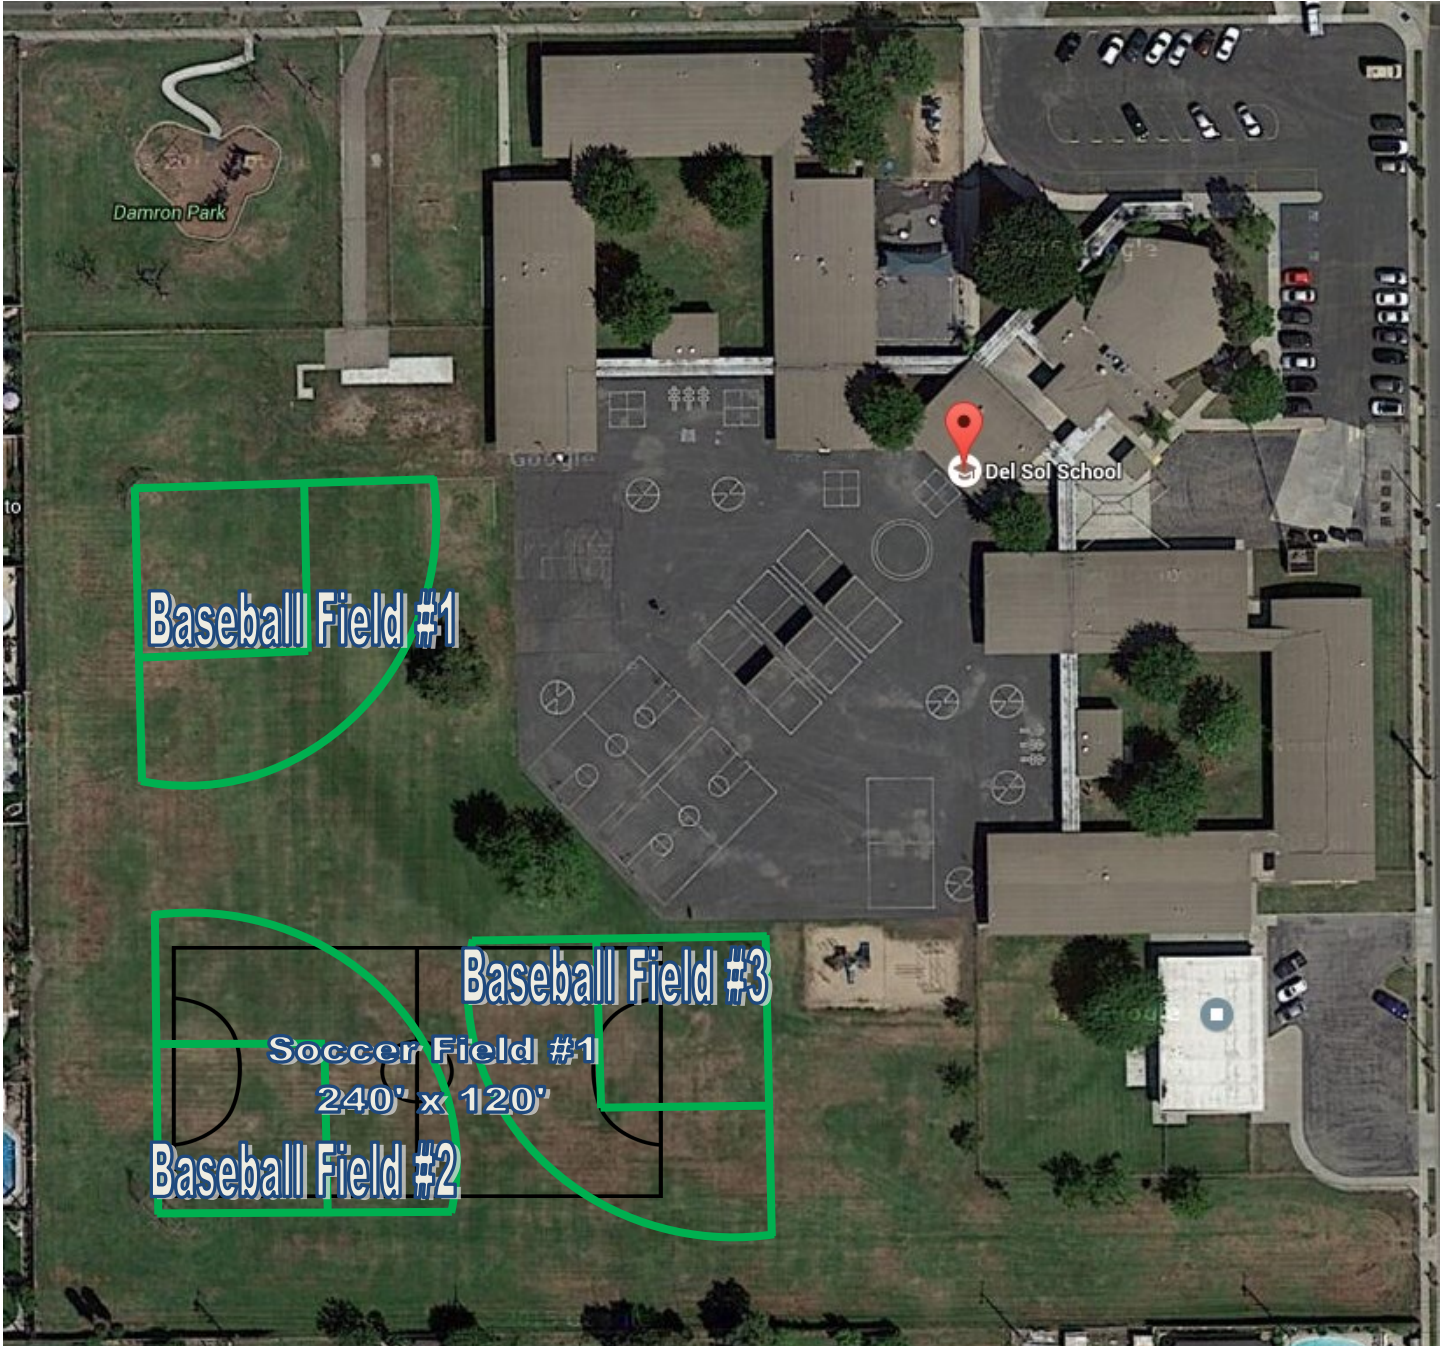

A E Arnold Elementary School

9281 Denni St, Cypress, CA 90630

Arnold Cypress Park

8611 Watson St, Cypress, CA 90630

Damron Elementary School - Closed

5340 Myra Ave, Cypress, CA 90630

Margaret Landell Elementary School

9739 Denni St, Cypress, CA 90630

Steve Luther Elementary School

4631 La Palma Ave, La Palma, CA 90623

Juliet Morris Elementary School

9952 Graham St, Cypress, CA 90630

Oak Knoll Park

8600 Graham St, Cypress, CA 90630