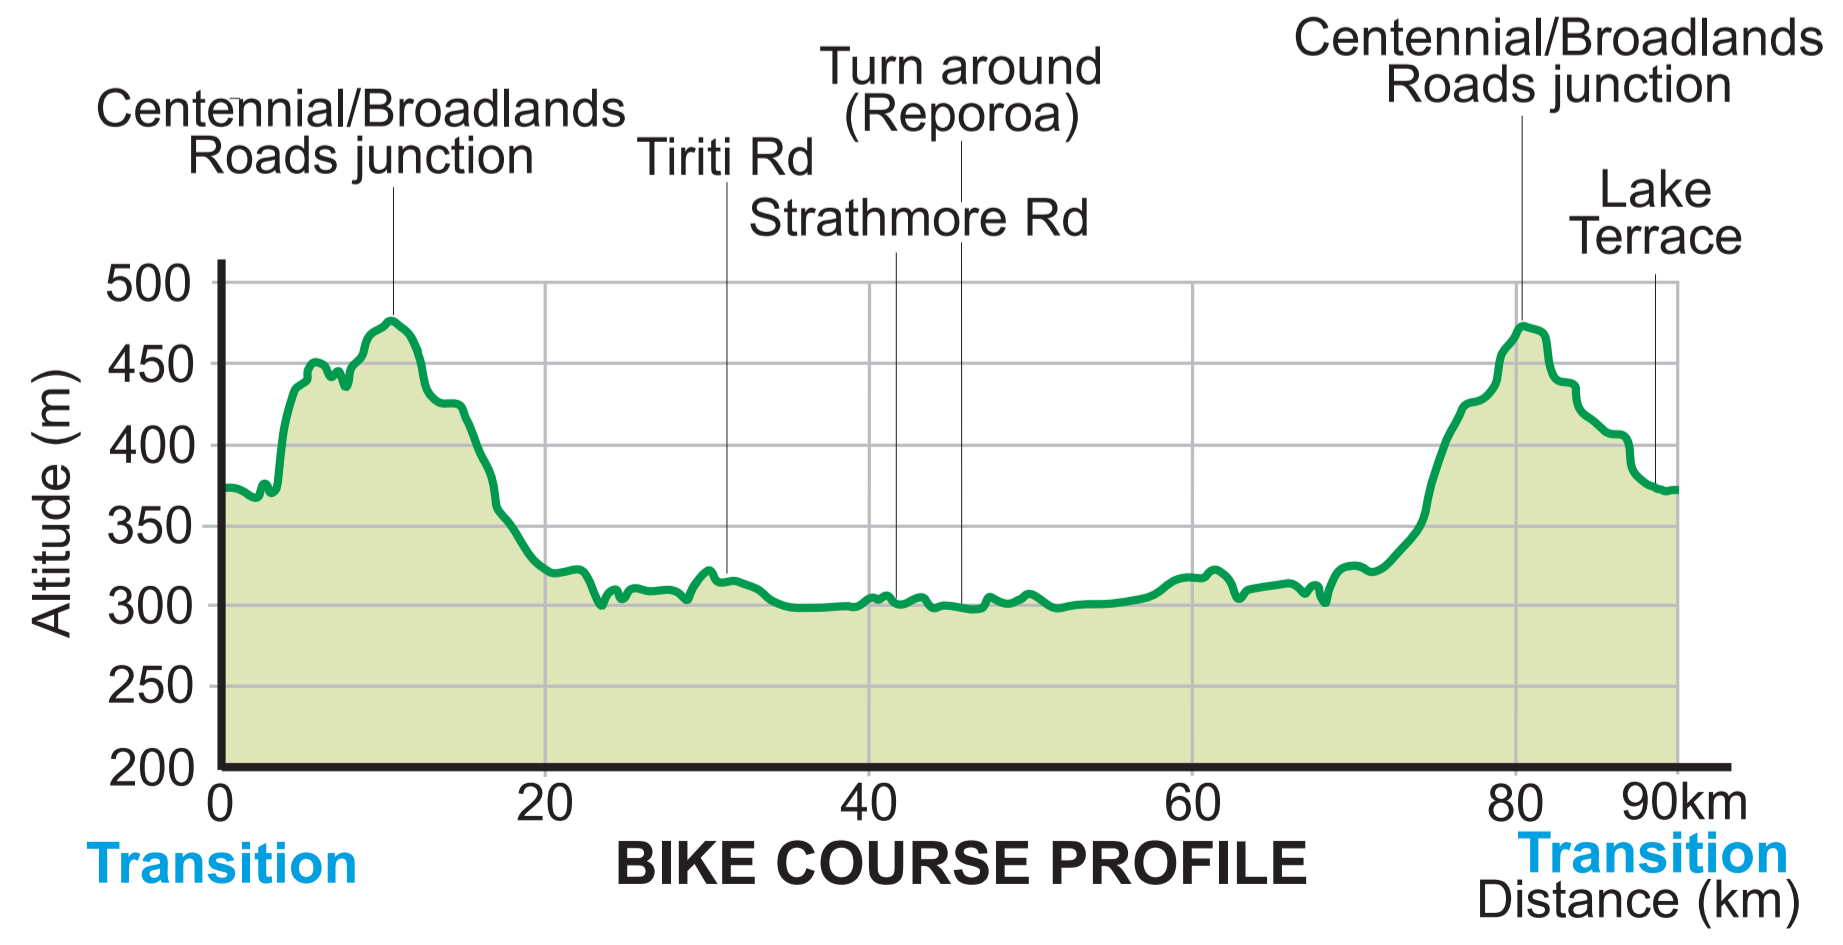

BIKE COURSE 90km

COURSE PROFILE

KEY

- Bike Course - 1 Lap
- Transition Area
- Aid Station
- Penalty Box
- Turnaround
- Toilets