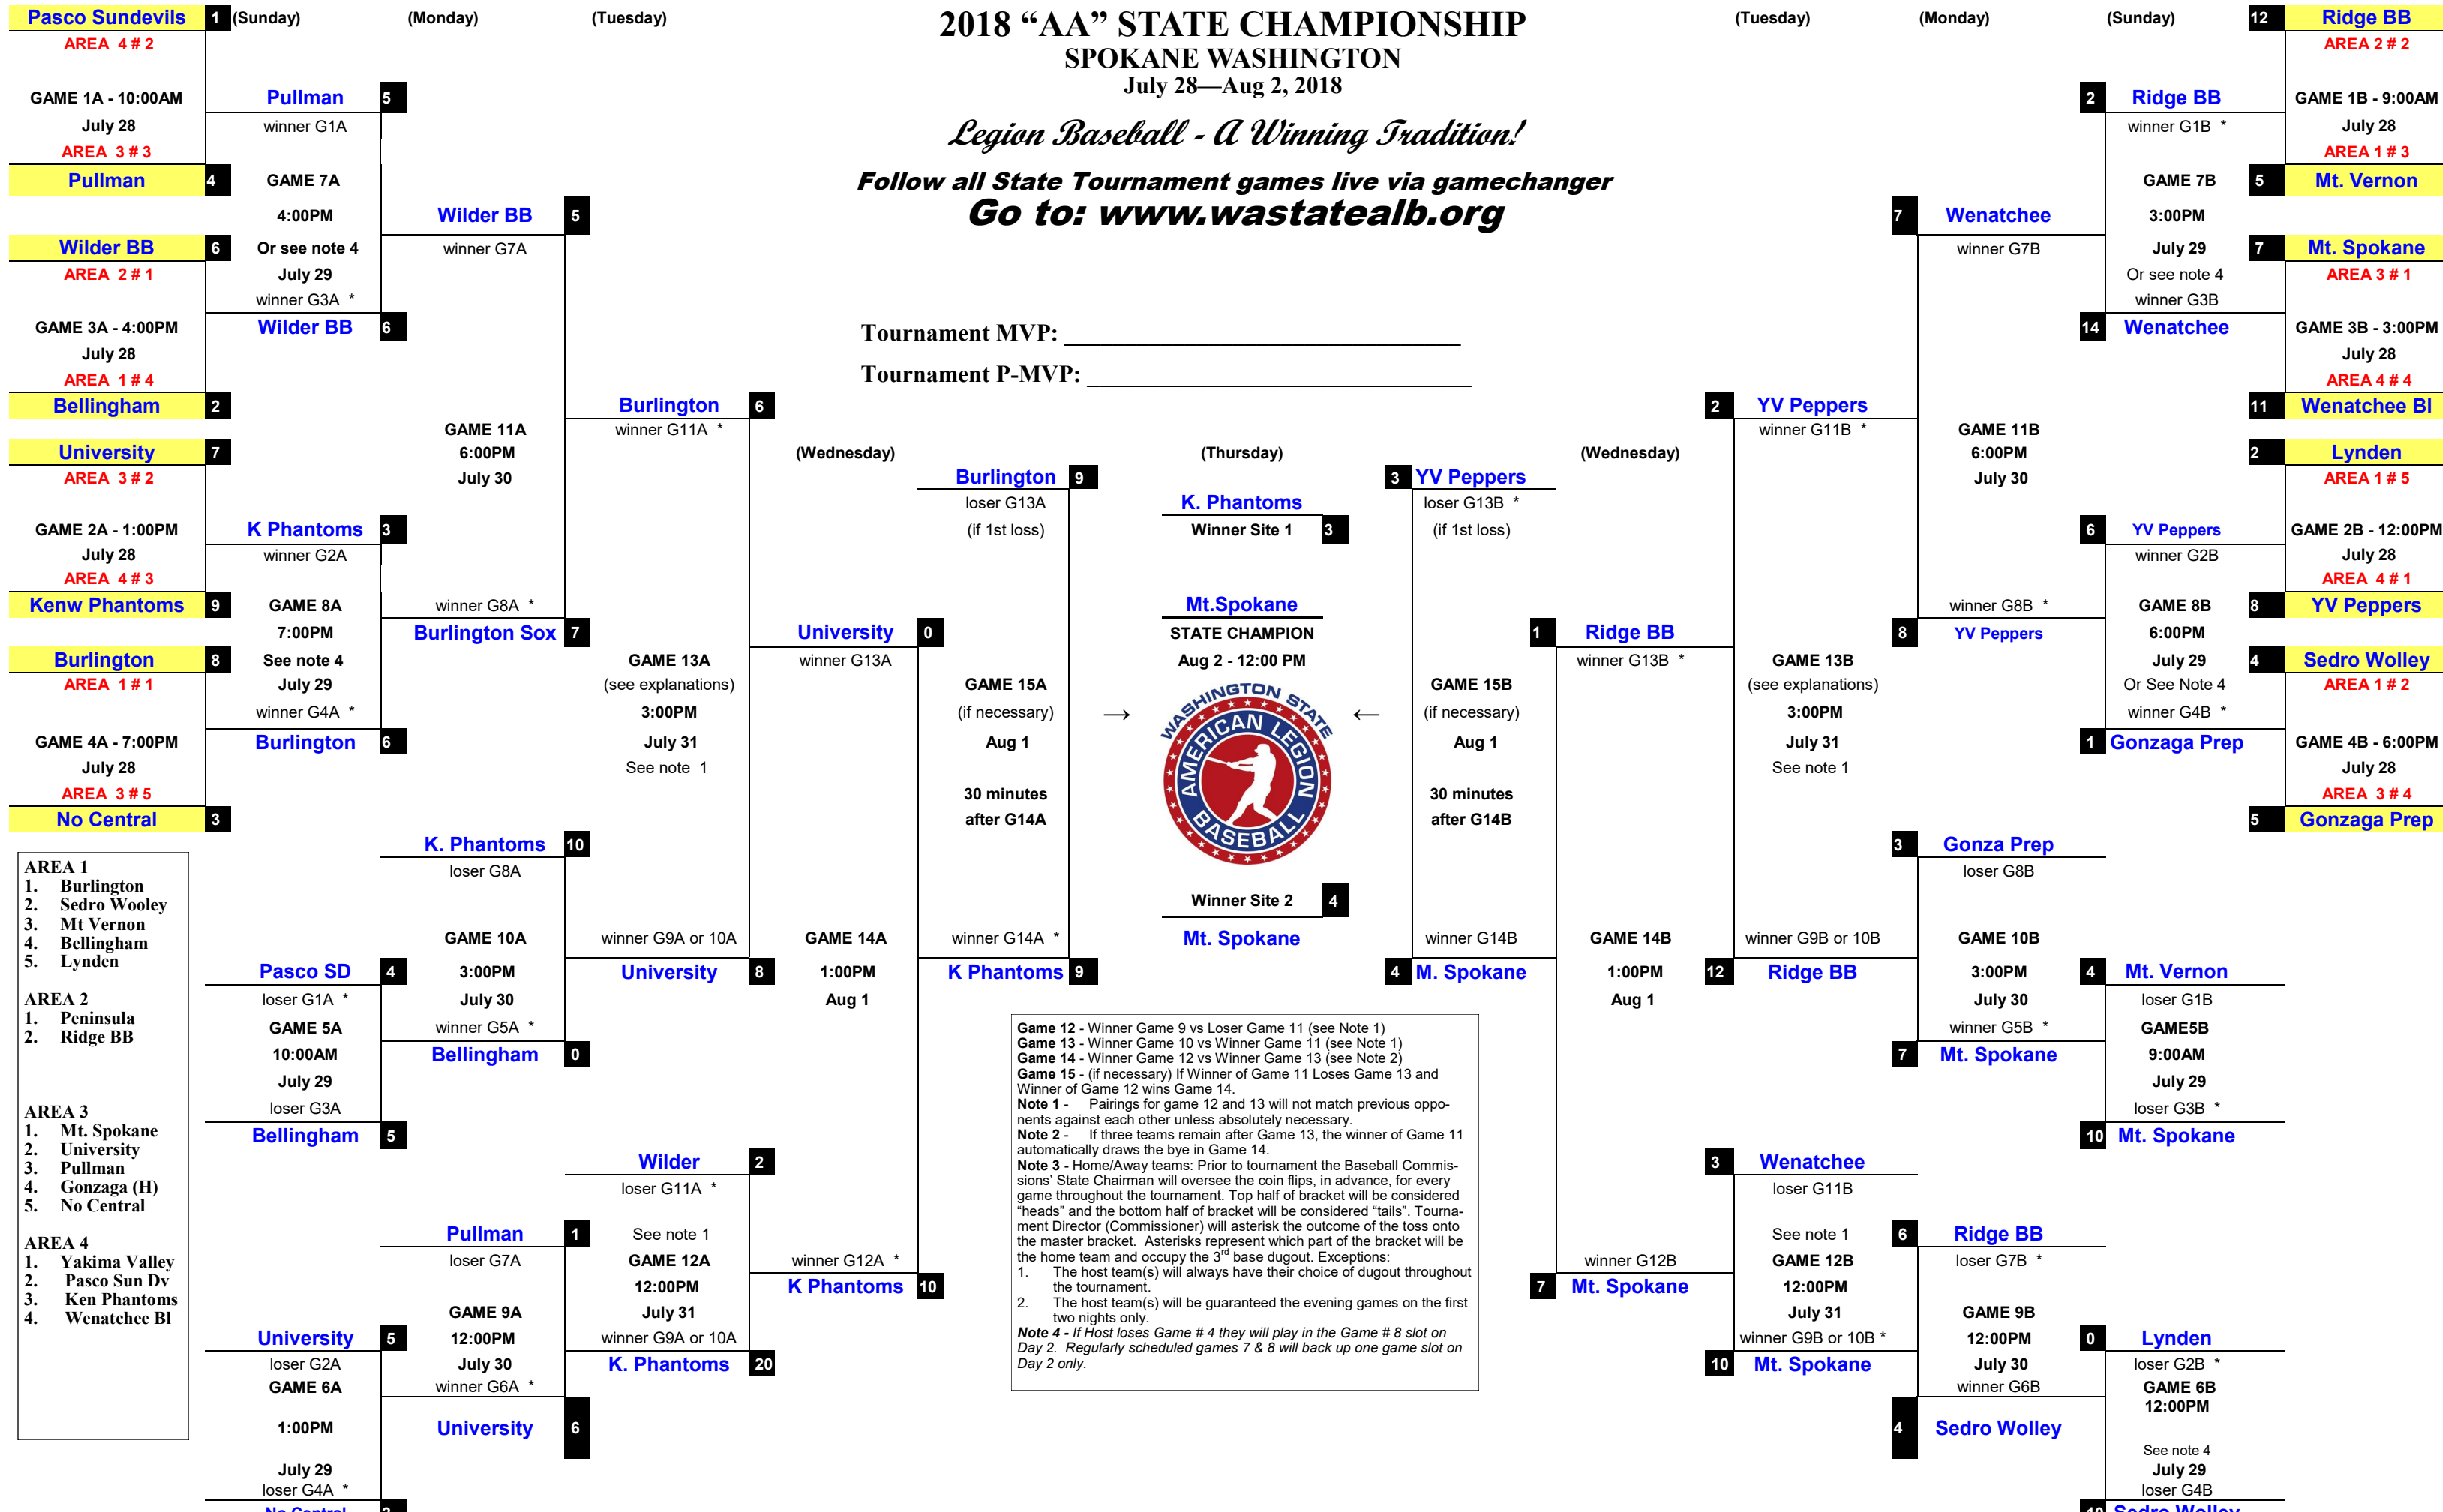

AL JACKSON FIELD

AMERICAN LEGION BASEBALL

2018 "AA" STATE CHAMPIONSHIP

SPOKANE WASHINGTON

July 28—Aug 2, 2018

Legion Baseball - A Winning Tradition!

Follow all State Tournament games live via gamechanger
Go to: www.wastatealb.org

GONZAGA PREP

Game 12 - Winner Game 9 vs Loser Game 11 (see Note 1)
Game 13 - Winner Game 10 vs Winner Game 11 (see Note 1)
Game 14 - Winner Game 12 vs Winner Game 13 (see Note 2)
Game 15 - (if necessary) If Winner of Game 11 Loses Game 13 and Winner of Game 12 wins Game 14.
Note 1 - Pairings for game 12 and 13 will not match previous opponents against each other unless absolutely necessary.
Note 2 - If three teams remain after Game 13, the winner of Game 11 automatically draws the bye in Game 14.
Note 3 - Home/Away teams: Prior to tournament the Baseball Commissions' State Chairman will oversee the coin flips, in advance, for every game throughout the tournament. Top half of bracket will be considered "heads" and the bottom half of bracket will be considered "tails". Tournament Director (Commissioner) will asterisk the outcome of the toss onto the master bracket. Asterisks represent which part of the bracket will be the home team and occupy the 3rd base dugout. Exceptions:
 1. The host team(s) will always have their choice of dugout throughout the tournament.
 2. The host team(s) will be guaranteed the evening games on the first two nights only.
Note 4 - If Host loses Game # 4 they will play in the Game # 8 slot on Day 2. Regularly scheduled games 7 & 8 will back up one game slot on Day 2 only.

Mt. Spokane
STATE CHAMPION
Aug 2 - 12:00 PM

Mt. Spokane
Winner Site 2

K. Phantoms
Winner Site 1

M. Spokane
Winner G14B

Mt. Spokane
Winner G14A *

Mt. Spokane
Winner G13B *

Burlington
Winner G11A *

Burlington
Winner G13A

Burlington
Winner G7A

Burlington
Winner G3A *

Burlington
Winner G2A

Burlington
Winner G1A

Burlington
Winner G11B *

Burlington
Winner G7B

Burlington
Winner G3B

Burlington
Winner G2B