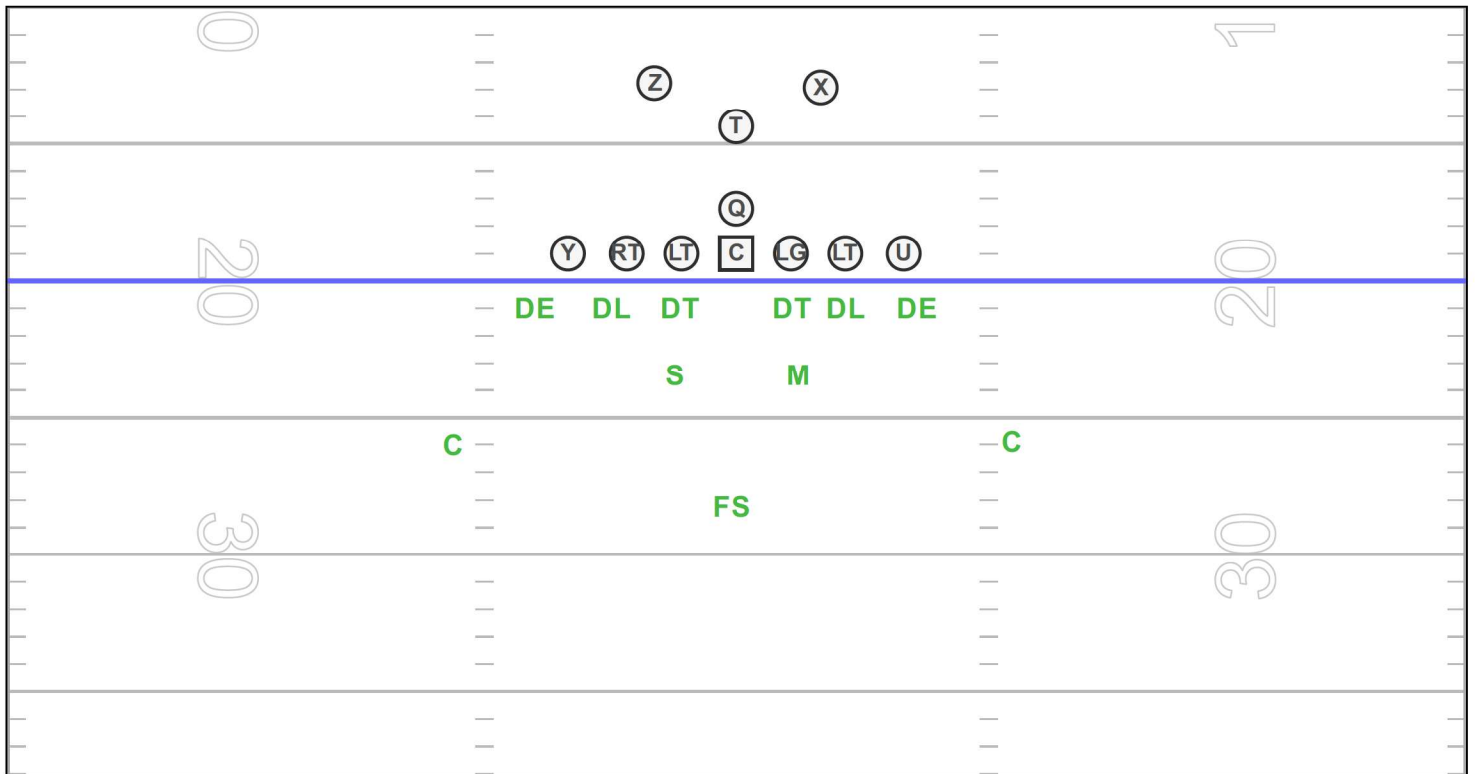

6-2 Cover 3

6-2 Cover 1

6-2 Man

22 Personnel

12 Personnel

12 Personnel Tight

32 Personnel - T Formation

32 Personnel - Wishbone

D-Line Gap names