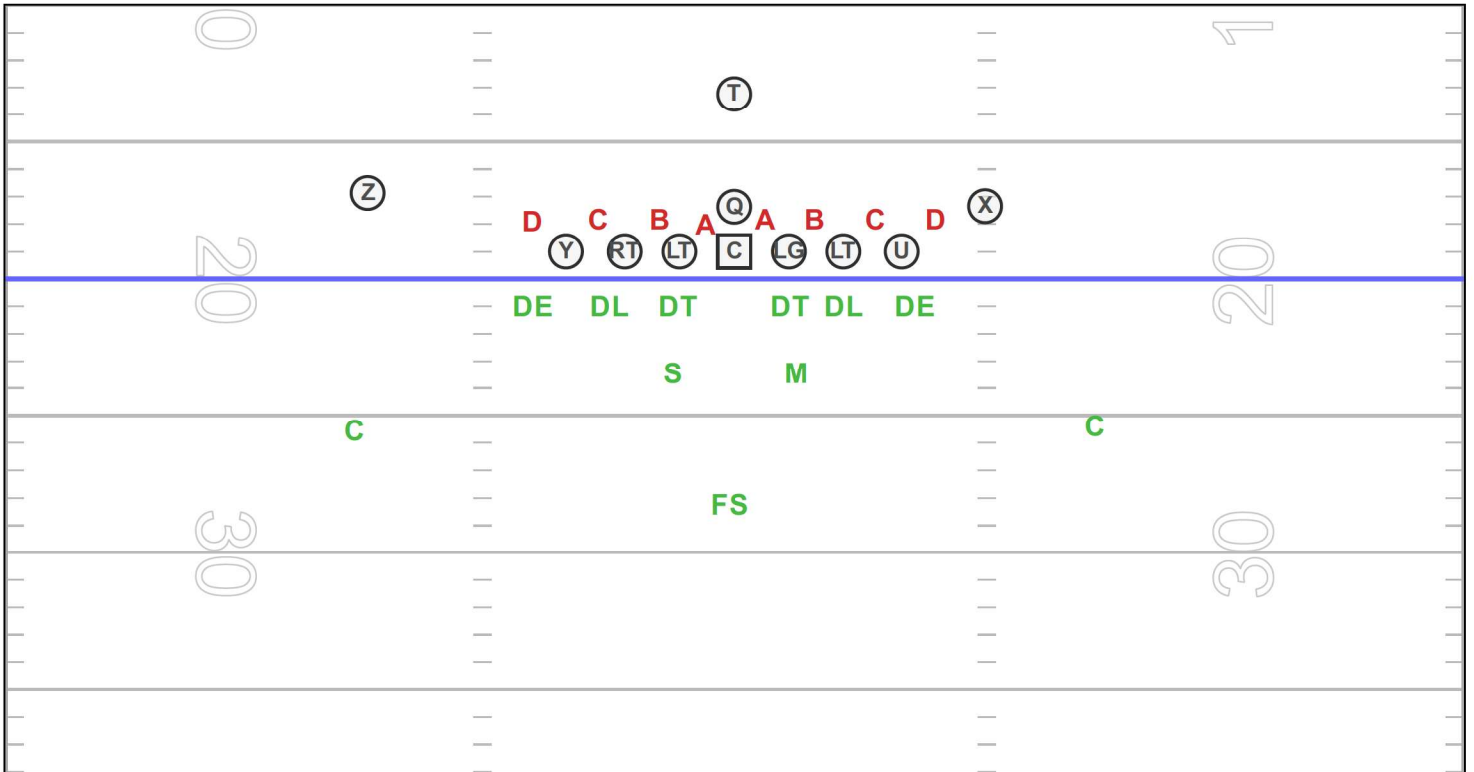

6-2 Cover 3

6-2 Cover 1

6-2 Man

22 Personnel

12 Personnel

12 Personnel Tight

32 Personnel - T Formation

32 Personnel - Wishbone

D-Line Gap names