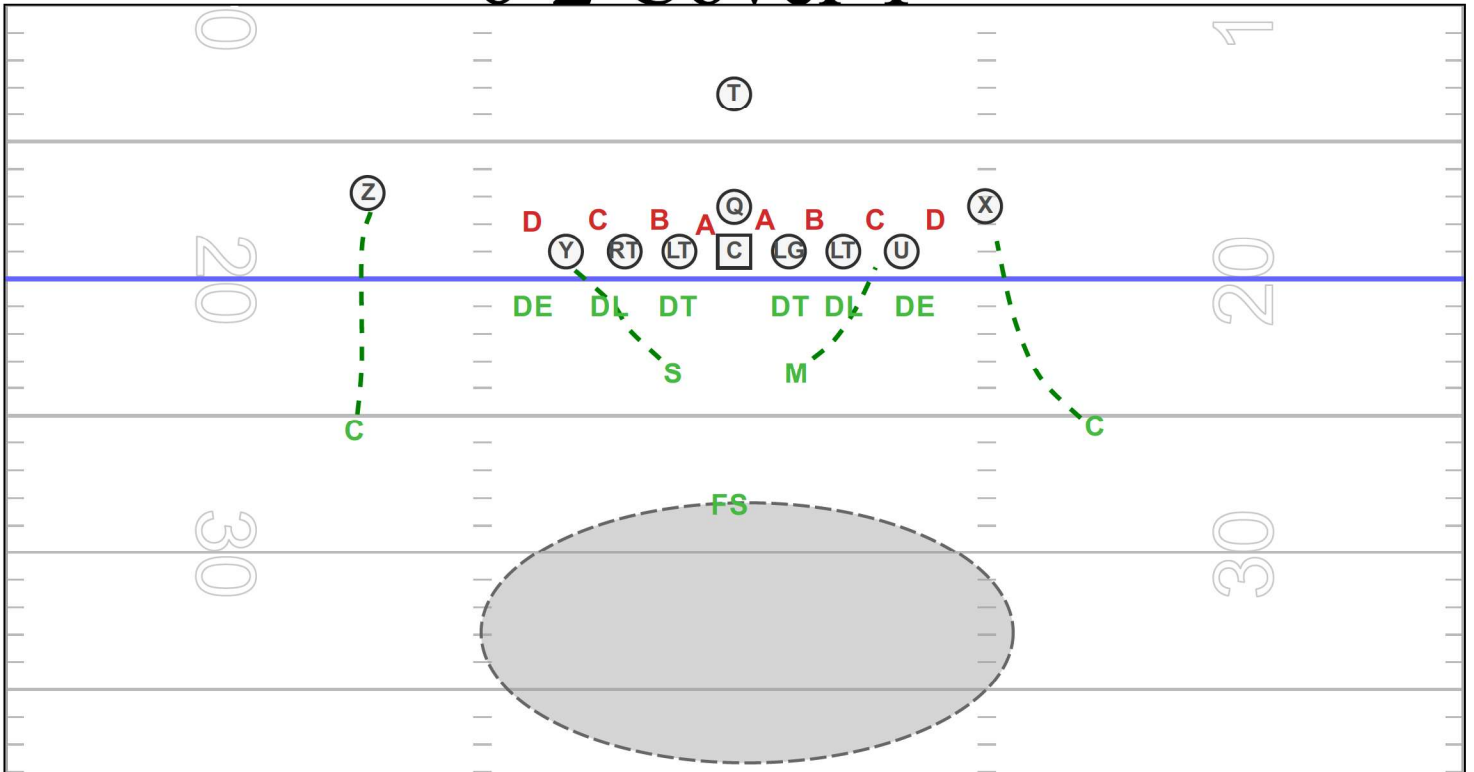

6-2 Cover 3

6-2 Cover 1

6-2 Man

22 Personnel

12 Personnel

12 Personnel Tight

32 Personnel - T Formation

32 Personnel - Wishbone

D-Line Gap names