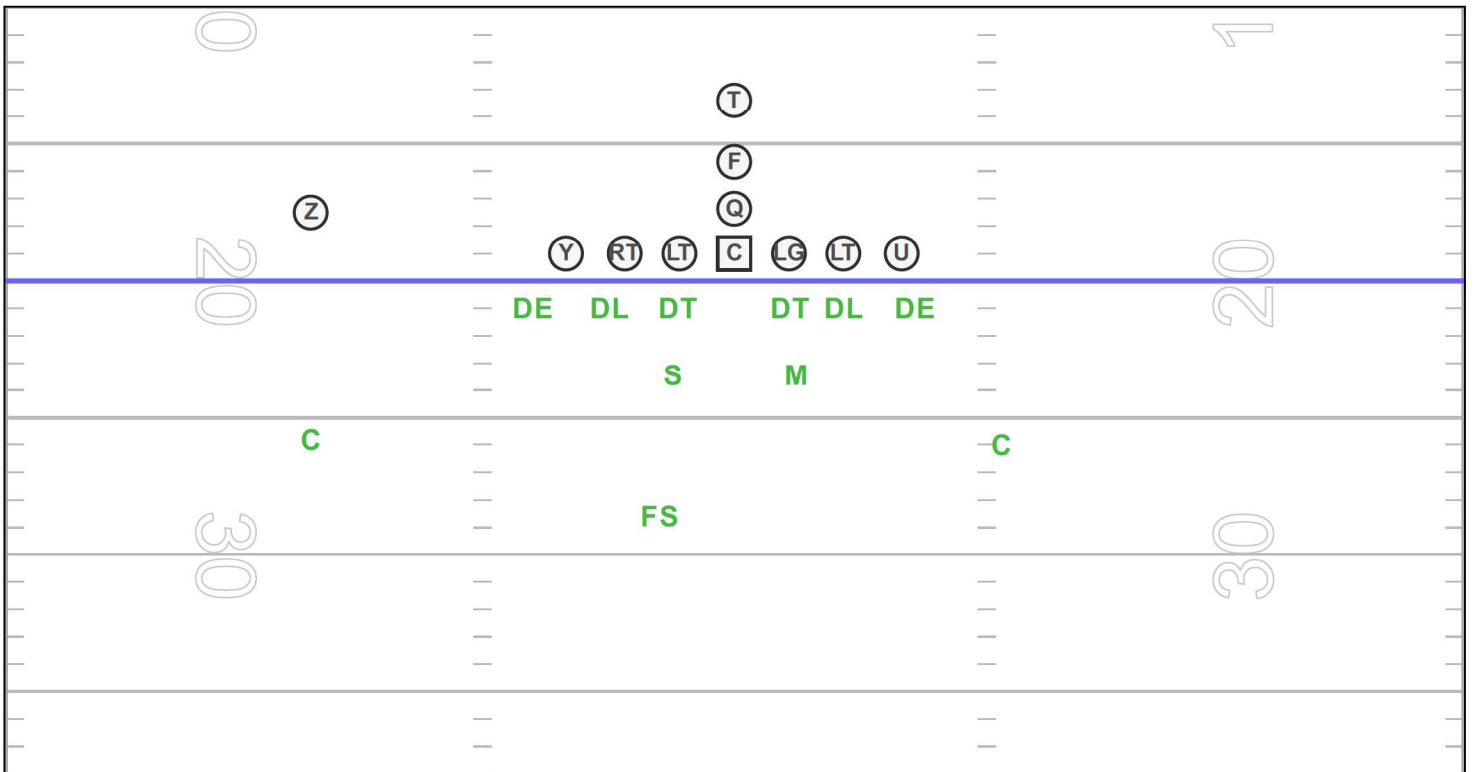

6-2 Cover 3

6-2 Cover 1

6-2 Man

22 Personnel

12 Personnel

12 Personnel Tight

32 Personnel - T Formation

32 Personnel - Wishbone

D-Line Gap names