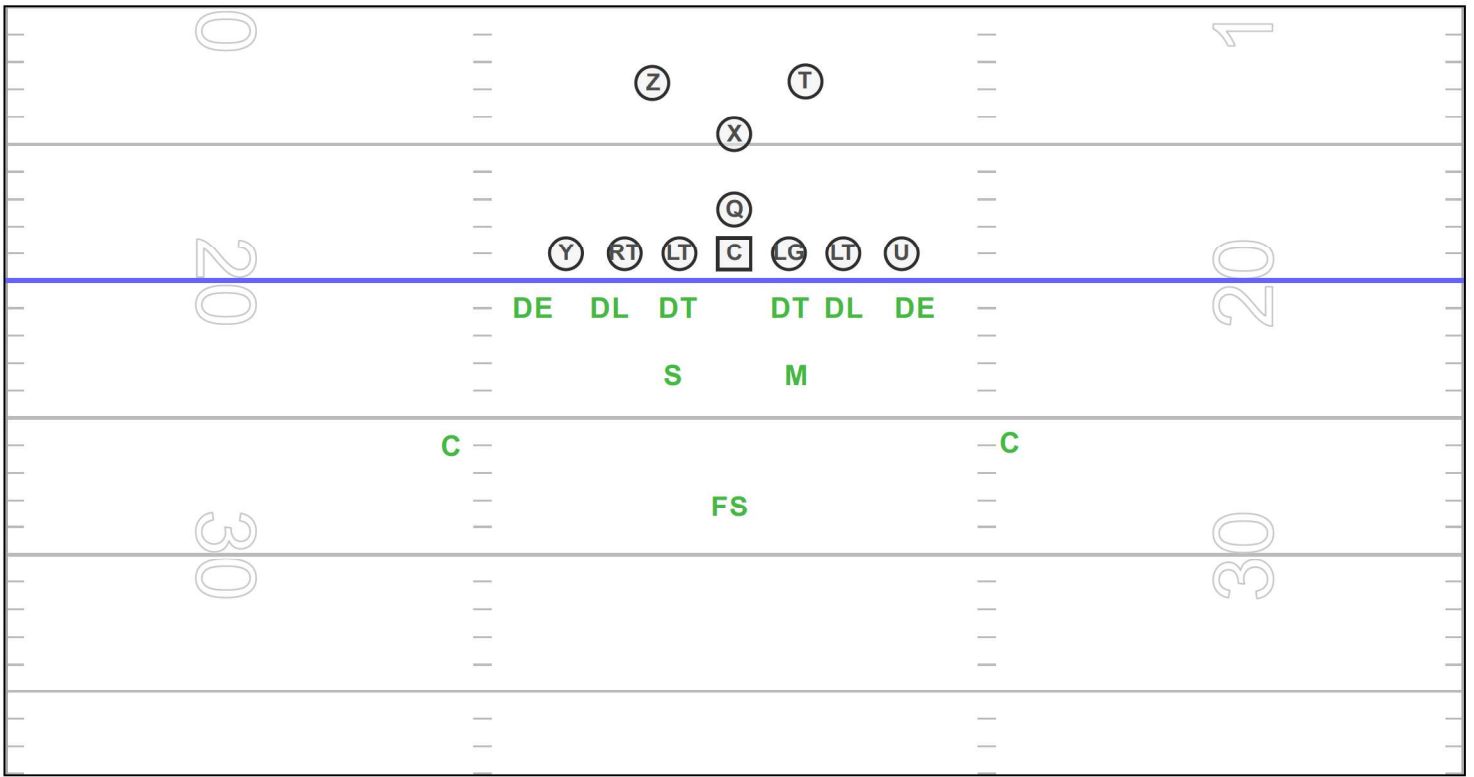

6-2 Cover 3

6-2 Cover 1

6-2 Man

22 Personnel

12 Personnel

12 Personnel Tight

32 Personnel - T Formation

32 Personnel - Wishbone

D-Line Gap names