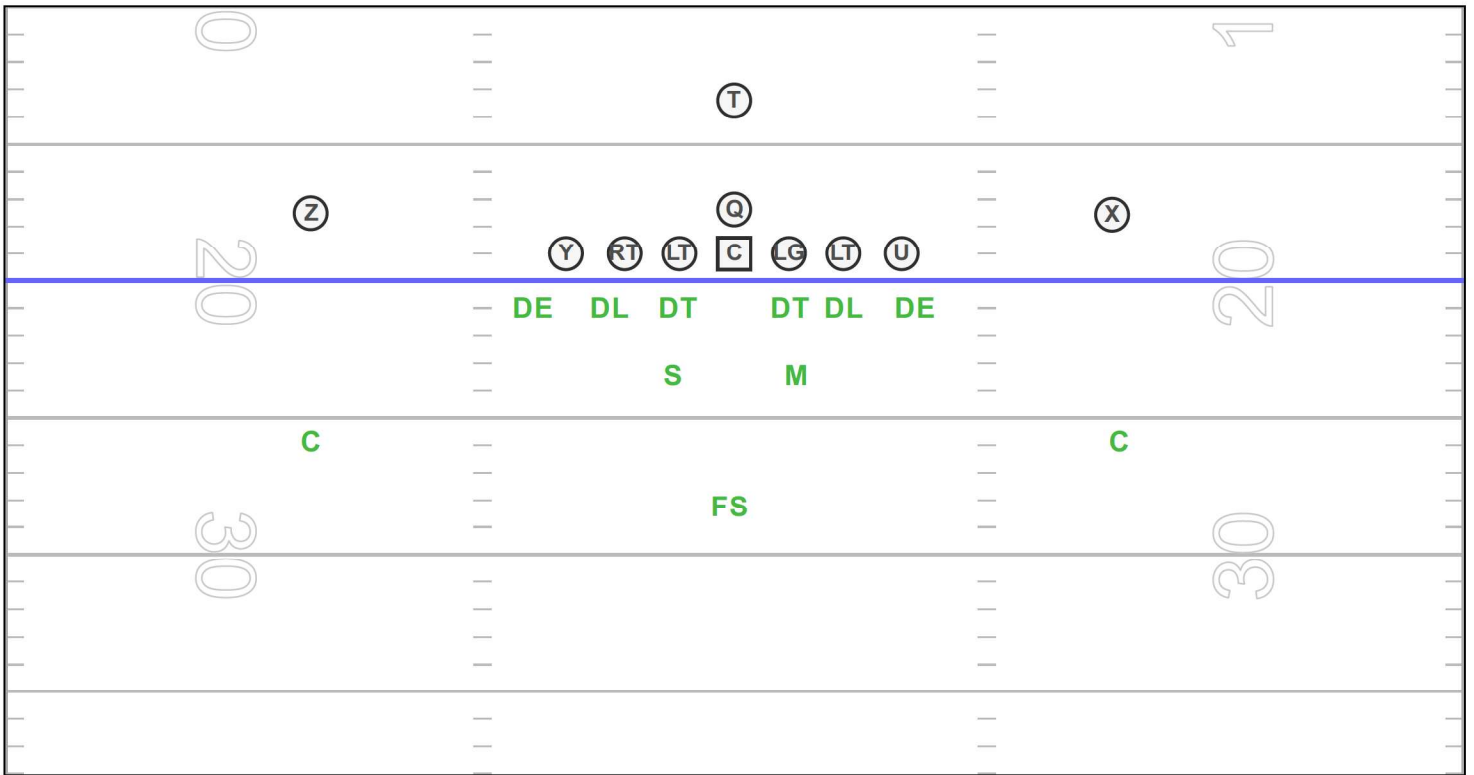

6-2 Cover 3

6-2 Cover 1

6-2 Man

22 Personnel

12 Personnel

12 Personnel Tight

32 Personnel - T Formation

32 Personnel - Wishbone

D-Line Gap names