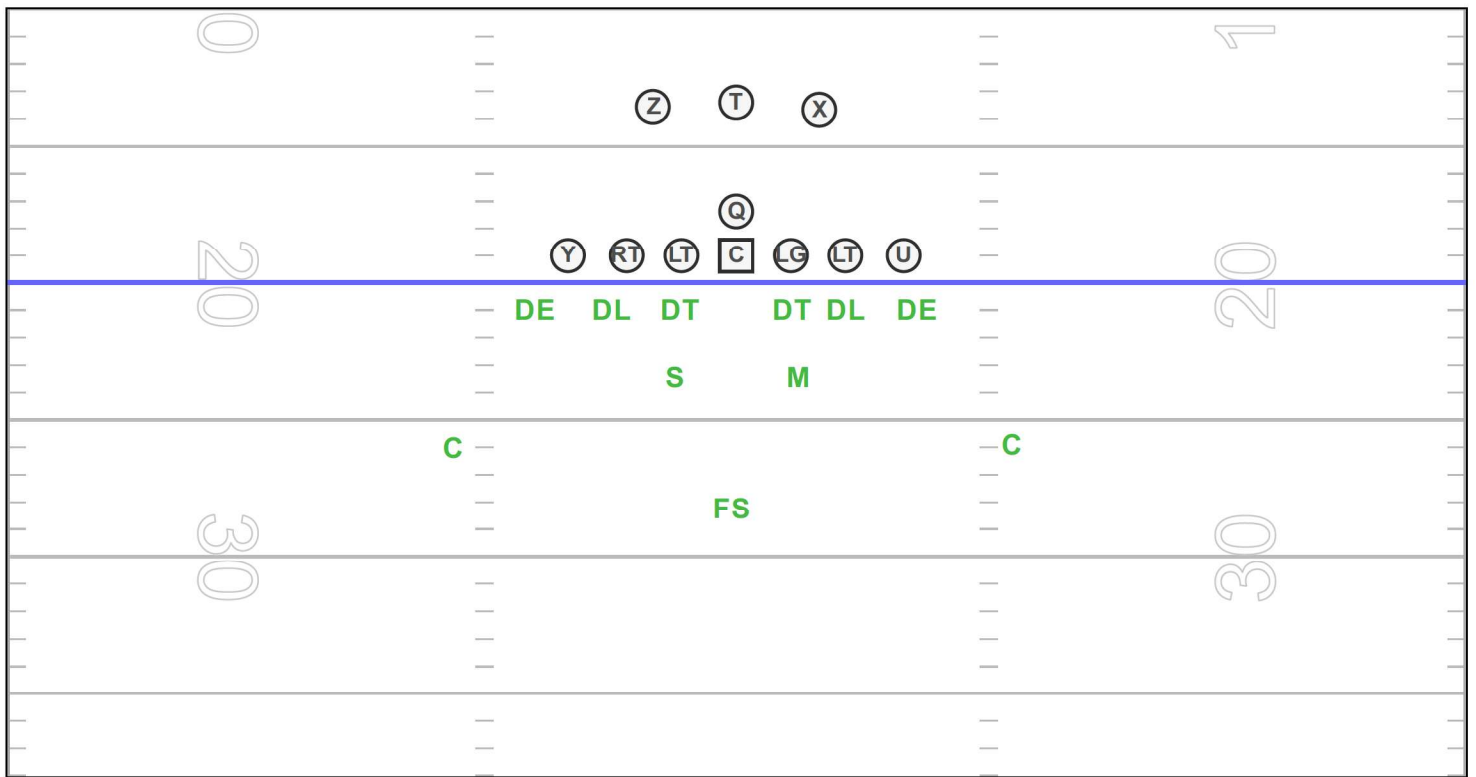

6-2 Cover 3

6-2 Cover 1

6-2 Man

22 Personnel

12 Personnel

12 Personnel Tight

32 Personnel - T Formation

32 Personnel - Wishbone

D-Line Gap names