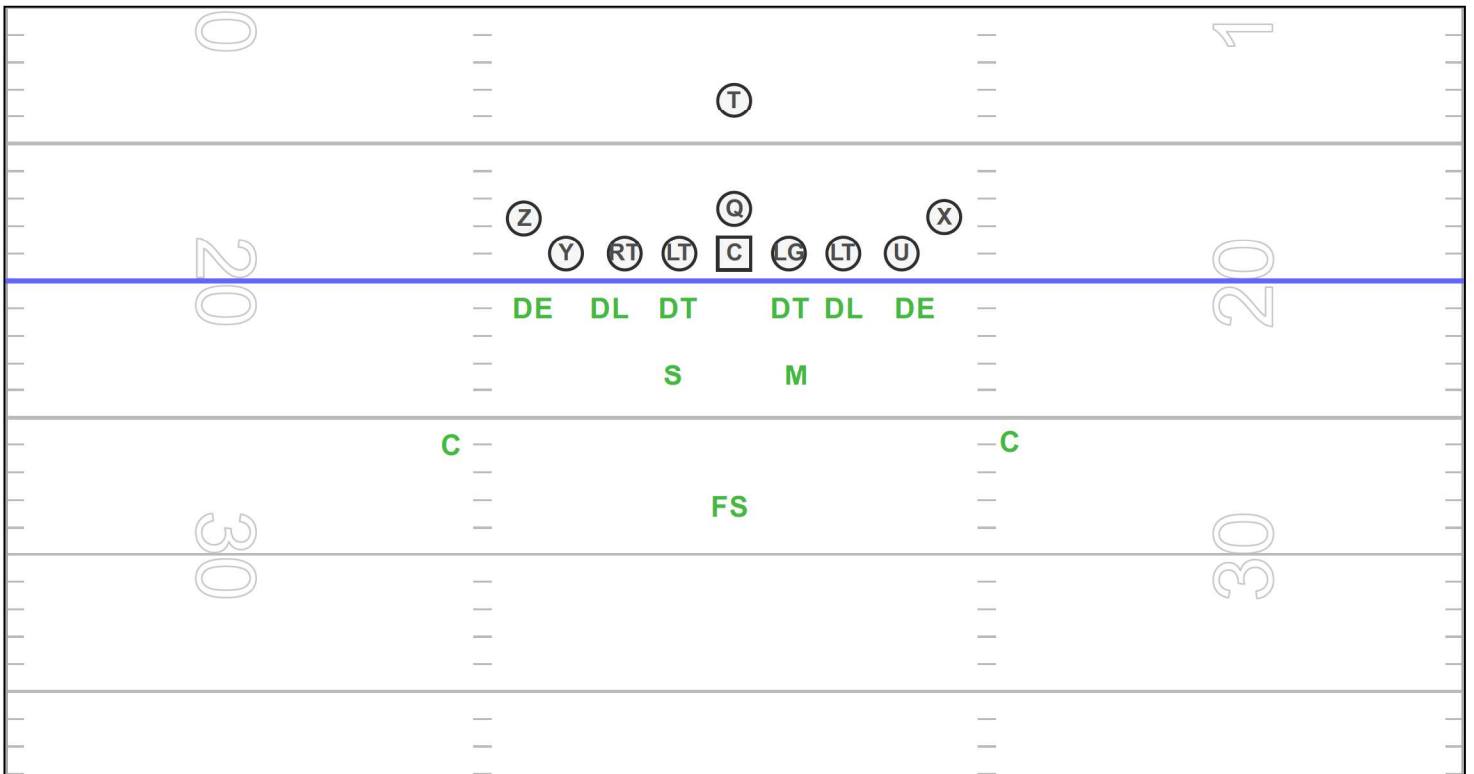

6-2 Cover 3

6-2 Cover 1

6-2 Man

22 Personnel

12 Personnel

12 Personnel Tight

32 Personnel - T Formation

32 Personnel - Wishbone

D-Line Gap names