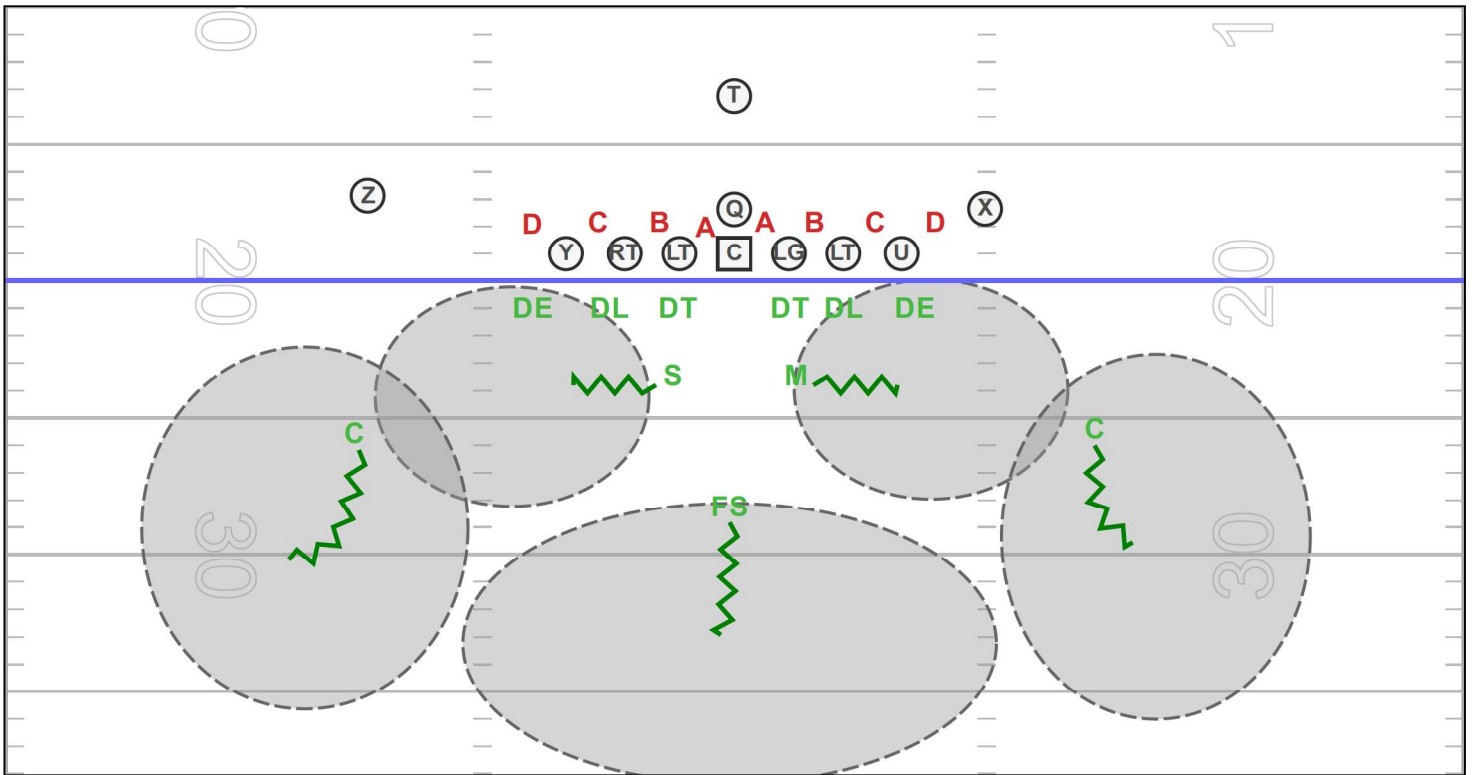

6-2 Cover 3

6-2 Cover 1

6-2 Man

22 Personnel

12 Personnel

12 Personnel Tight

32 Personnel - T Formation

32 Personnel - Wishbone

D-Line Gap names