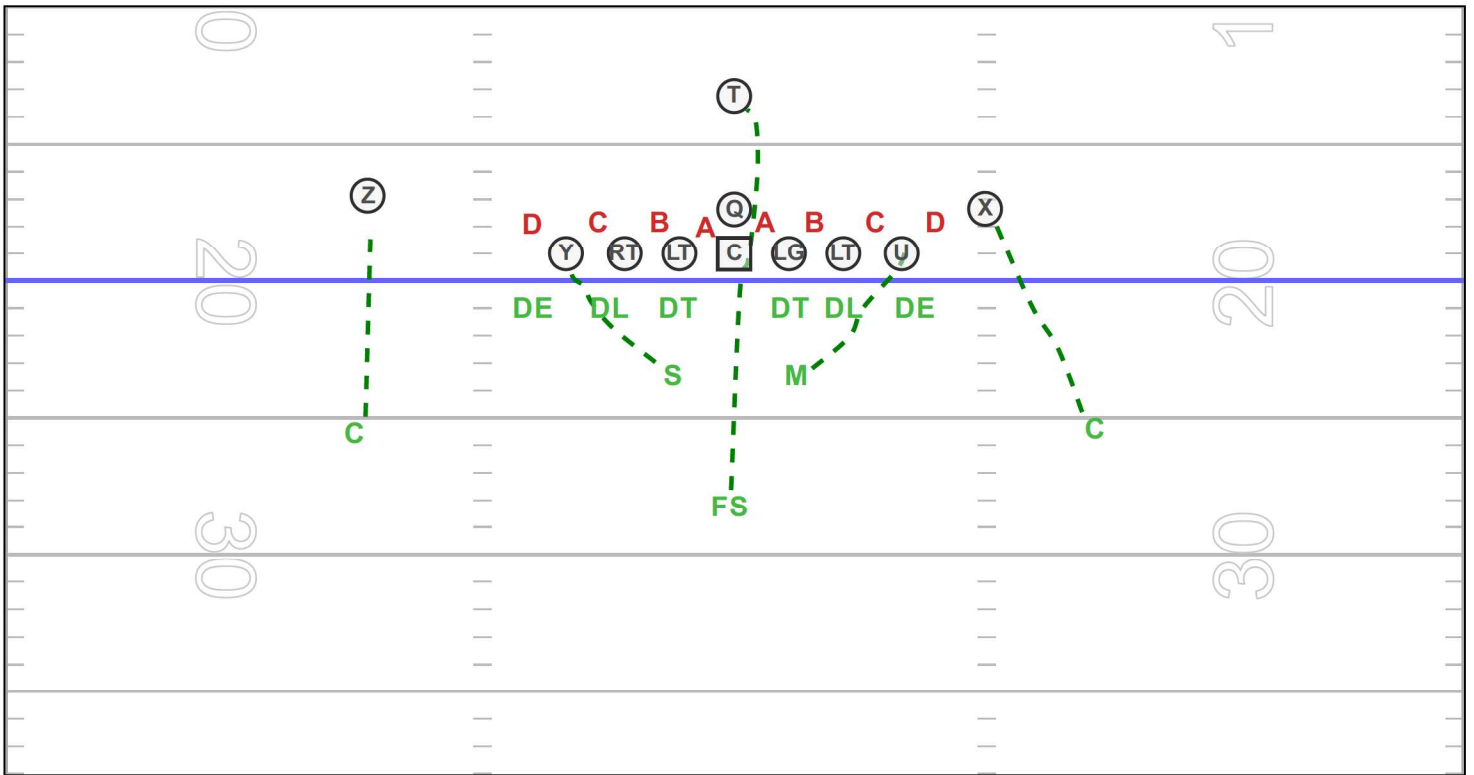

6-2 Cover 3

6-2 Cover 1

6-2 Man

22 Personnel

12 Personnel

12 Personnel Tight

32 Personnel - T Formation

32 Personnel - Wishbone

D-Line Gap names