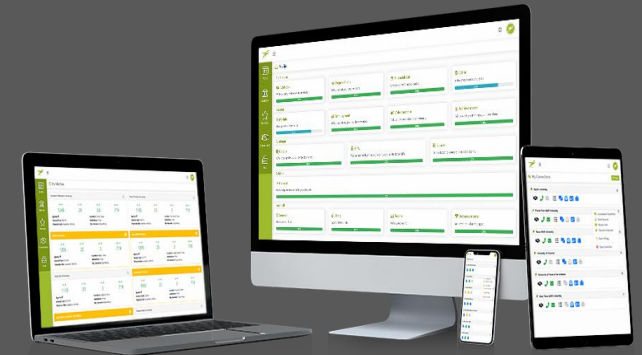

Complete each section using the NEXT button at the top of each page.

Now you can find the right universities based on your personalized selections including admission, scholarships, cost, financial aid, size, location, major, sports program, positions being actively recruited, and so much more!

IMPORTANT:

Gulf Coast Texans College Bound Zoom Call
Date: February 13, 2021 – Time: 3:00pm
Where will your college search take you?

#IAMCOLLEGEBOUND