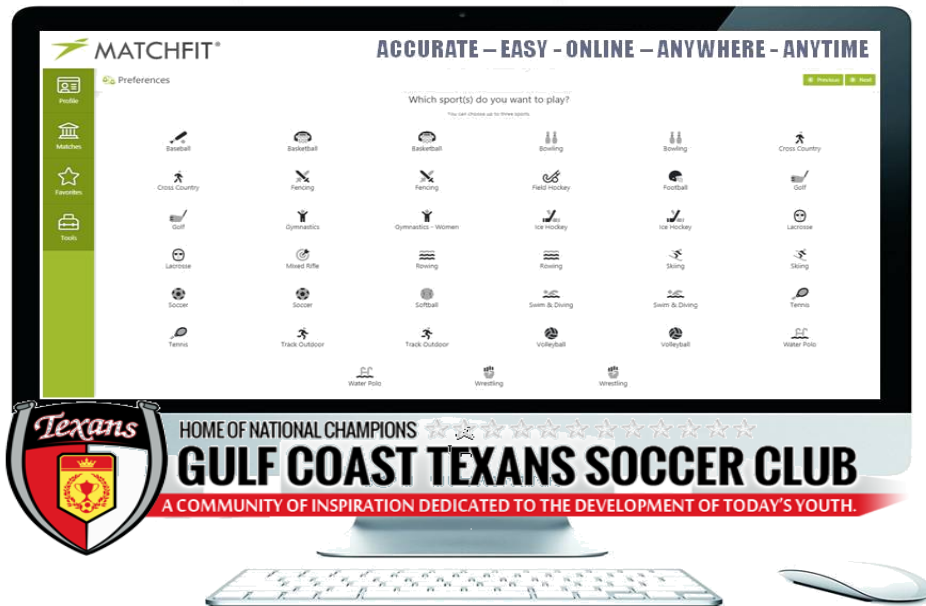

USING TRUE-FIT TECHNOLOGY FOR THE RIGHT COLLEGE FIT EVERY TIME

5800 Colleges & Universities In The U.S. & Canada To Explore | Database Update In Real-Time To Show The Most Relevant Program & Coaching Changes!
Covers NCAA – NAIA – NJCAA – USCAA – NCCAA Sports | Student Athletes Select Up To 3 Different Sports To Find A Variety Of Playing Opportunities!

KEY FEATURES & BENEFITS

- My Profile Builder** Lets You Choose Which Factors Are Most Important For Your College Experience
- My Matches** Shares College Options Tailored To Your Academic & Athletic Needs
- My Favorites** Select Which Colleges Need A “Closer Look” & Add To Your Favorites List
- My Connections** - Track Admissions & Coaches Communication, Submitted Applications, & Acceptance Status
- Eligibility Calculator** - Helps You Know Your Eligibility Status To Play NCAA & NAIA Sports – 2.3 Or Take A Knee!
- Toolbox** - Create A Custom Resume & Cover Letter, FREE SAT & ACT Practice Tests, Grades 9-12 Timeline Videos, Net Price Calculator & More!

Now you can find the right universities based on your personalized selections including admission, scholarships, cost, financial aid, size, location, major, sports program, positions being actively recruited, and so much more!