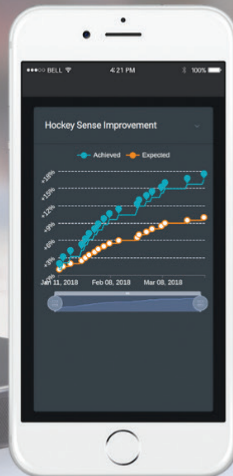

800-627-2463 toll free

ubs.com/fs

© UBS 2023. All rights reserved. UBS Financial Service Inc. is a subsidiary of UBS AG. Member FINRA/SIPC. CJ-UBS-395242975 Exp.: 08/31/2024

TRAIN YOUR HOCKEY SENSE WITH THE OFFICIAL COGNITIVE TRAINING SOFTWARE OF MINNESOTA HOCKEY

The Hockey
IntelliGym[®]
Think Faster. Play Better.

#	Name	Success	Streak
1	Dennis S.	20	1
2	Harold D.	19	1
3	Max S.	13	1
4	Earl J.	8	1
5	Haukelid B.	6	1
7	Lars W.	6	1
8	Carl E.	5	1
9	Wesley M.	5	1
10	Conrad W.	3	1
11	Thomas P.	2	1
12	Kurtz G.	2	1
13	Lars V.	2	1
14	Olaf O.	1	1