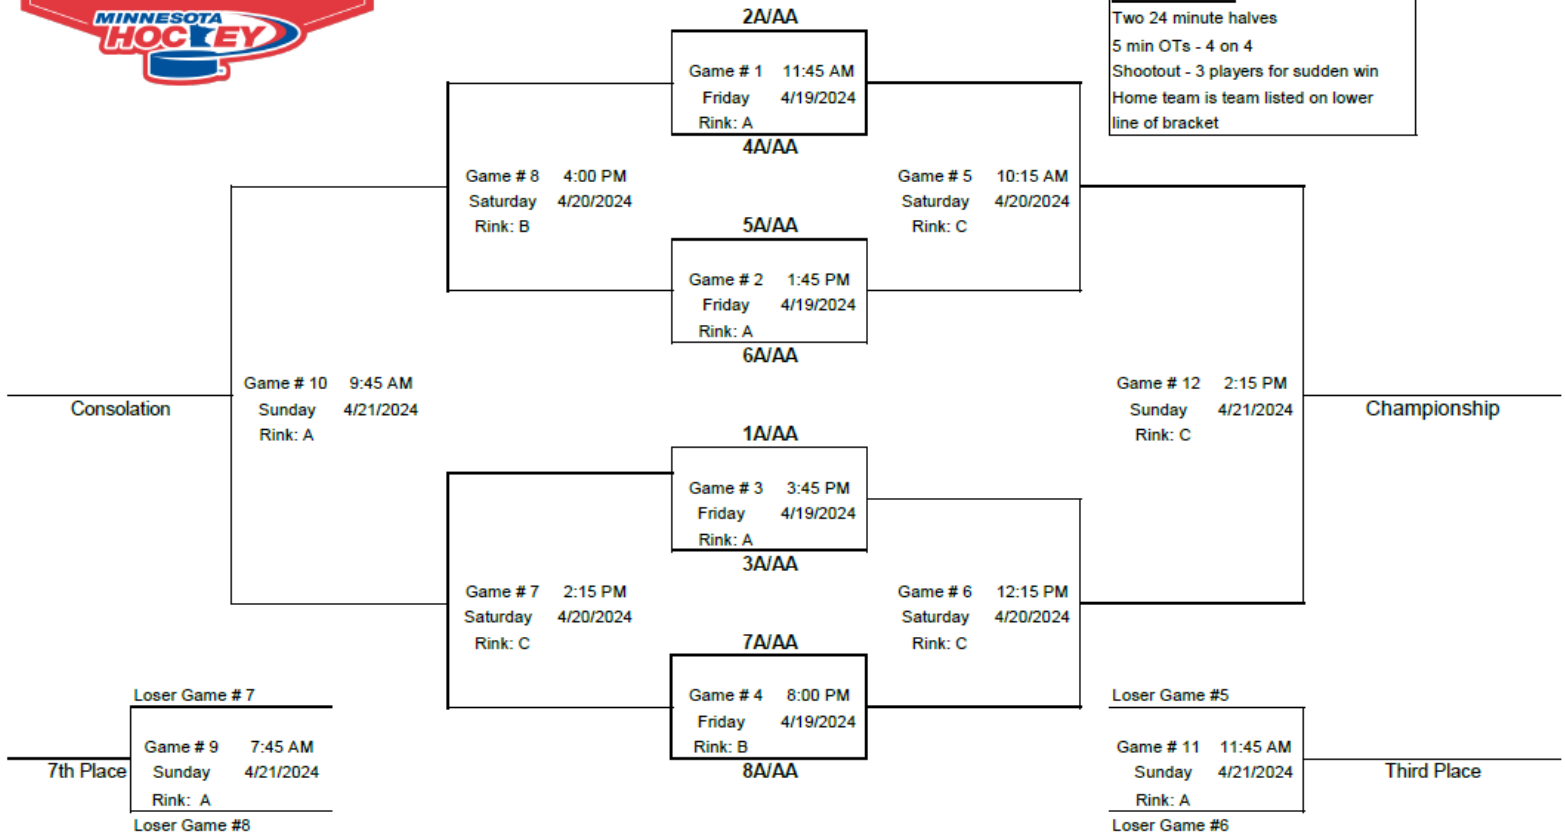

CCM Minnesota Hockey High Performance Girls 17 Spring Festival

Plymouth Ice Arena
April 19-21, 2024

Game Notes
 --Two 24 minute halves
 --5 min OTs - 4 on 4
 --Shootout - 3 players for sudden win
 --Home team is listed on lower line of bracket