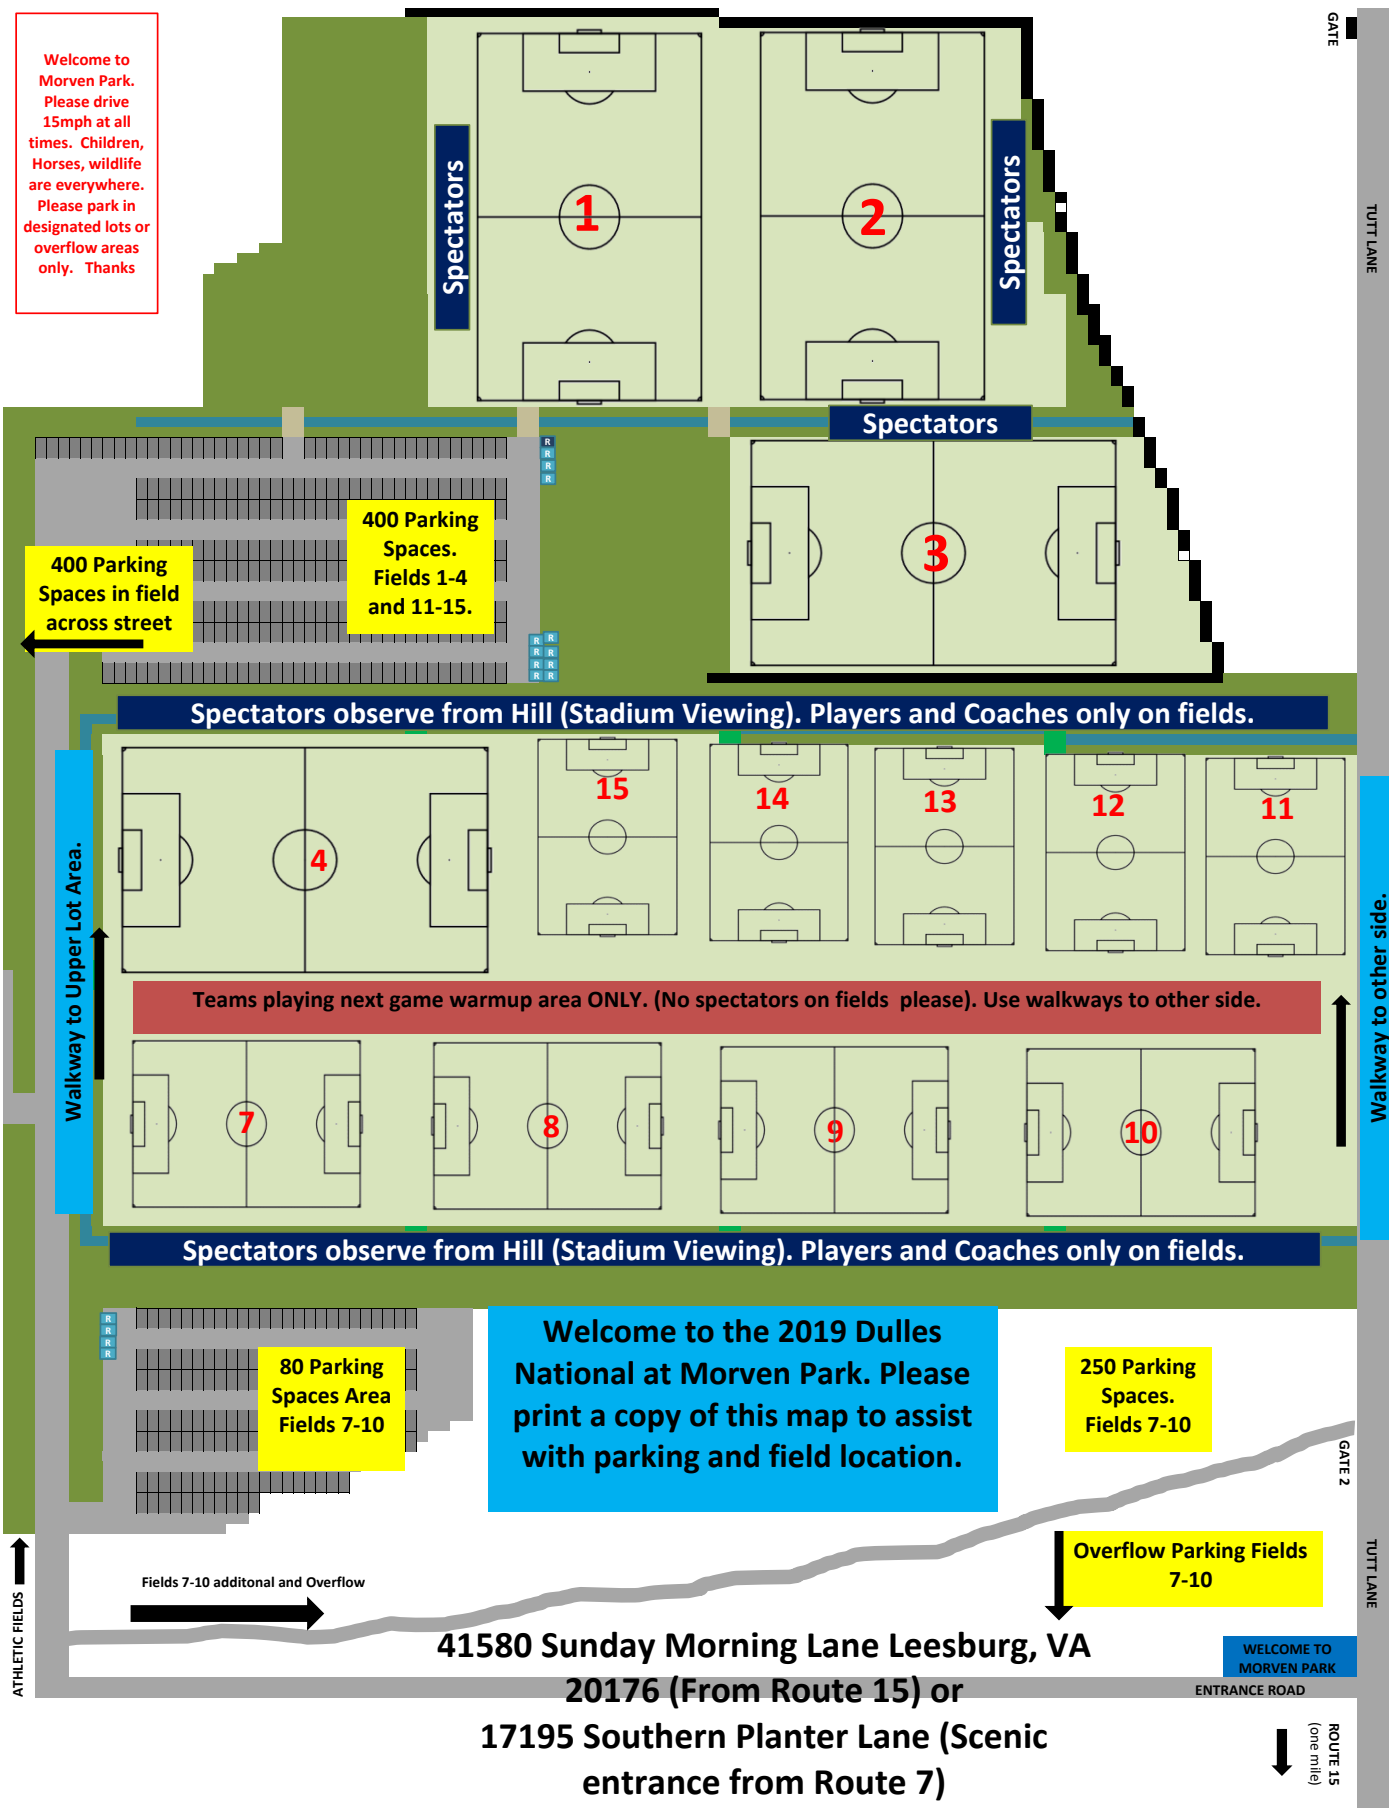

Welcome to Morven Park. Please drive 15mph at all times. Children, Horses, wildlife are everywhere. Please park in designated lots or overflow areas only. Thanks

GATE 1  
TUTT LANE  
GATE 2  
TUTT LANE  
ROUTE 15 (one mile)  
WELCOME TO MORVEN PARK  
ENTRANCE ROAD

400 Parking Spaces in field across street

400 Parking Spaces. Fields 1-4 and 11-15.

Spectators observe from Hill (Stadium Viewing). Players and Coaches only on fields.

Teams playing next game warmup area ONLY. (No spectators on fields please). Use walkways to other side.

Spectators observe from Hill (Stadium Viewing). Players and Coaches only on fields.

Welcome to the 2019 Dulles National at Morven Park. Please print a copy of this map to assist with parking and field location.

250 Parking Spaces. Fields 7-10

80 Parking Spaces Area Fields 7-10

Overflow Parking Fields 7-10

Fields 7-10 additional and Overflow

41580 Sunday Morning Lane Leesburg, VA  
20176 (From Route 15) or  
17195 Southern Planter Lane (Scenic entrance from Route 7)