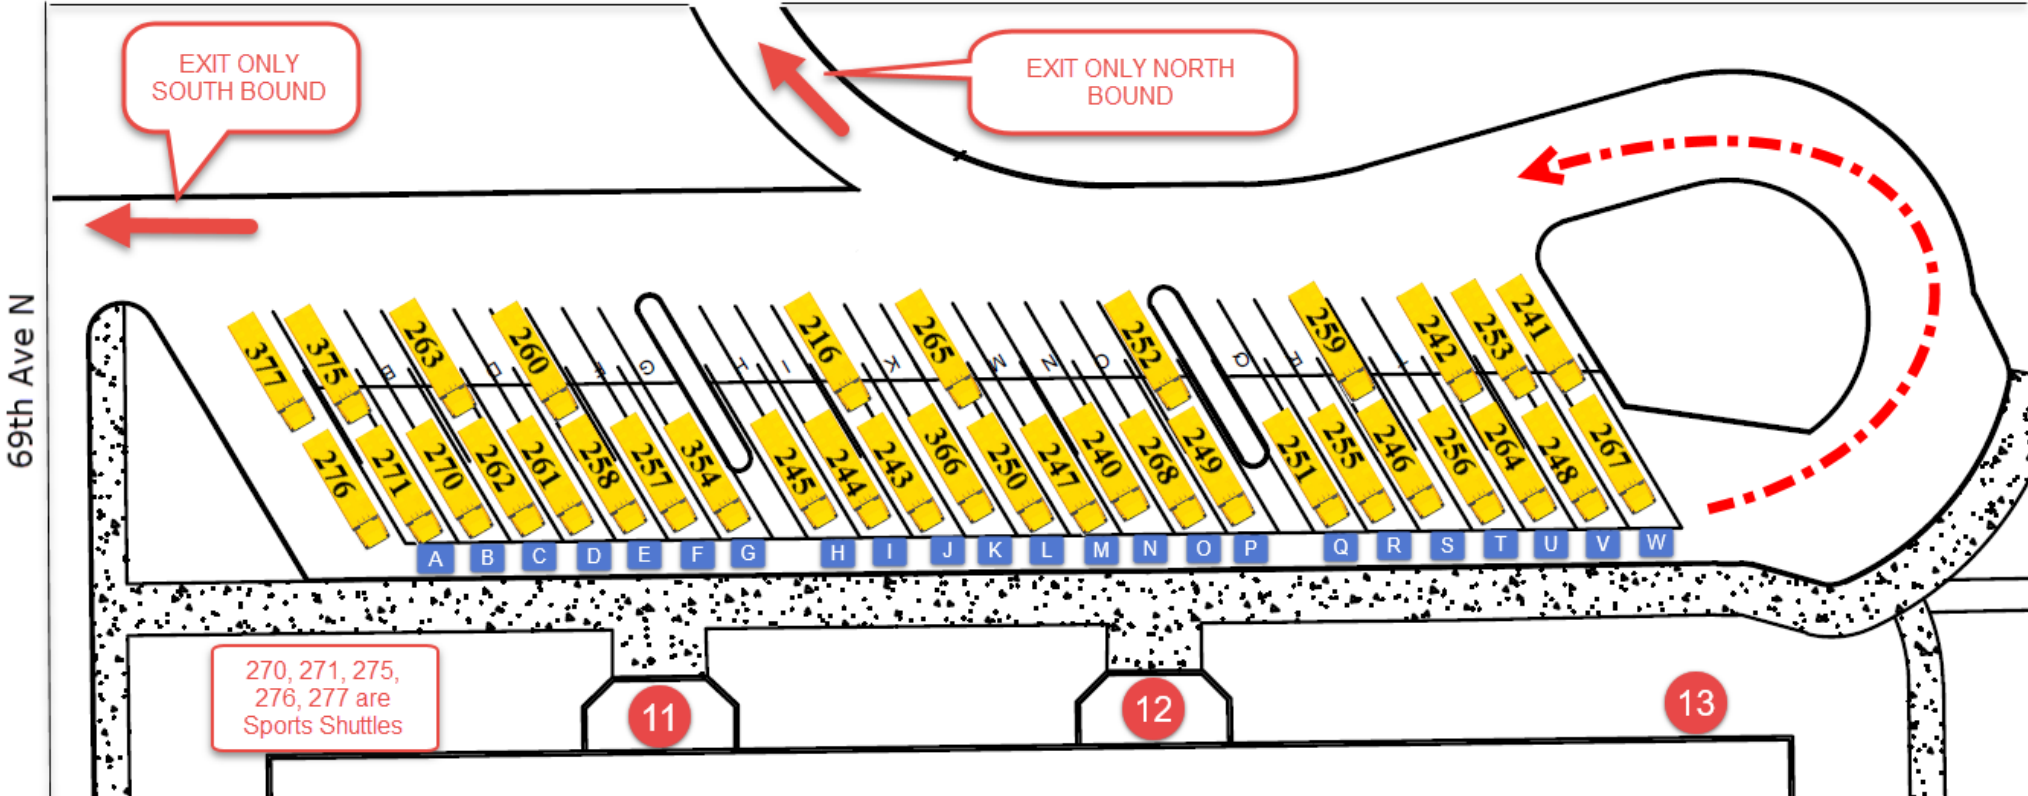

MAPLE GROVE MIDDLE

7000 Hemlock Ln N Maple Grove, MN 55443 8:10 AM – 2:40 PM Drop: 7:50 AM Pull: 2:47 PM

Hemlock Ln N

Big Bus and Sports Shuttle Lot (West Side of Building)

MAPLE GROVE MIDDLE

7000 Hemlock Ln N Maple Grove, MN 55443 8:10 AM – 2:40 PM Drop: 7:50 AM Pull: 2:47 PM

Special Education Lot (South Side of Building)