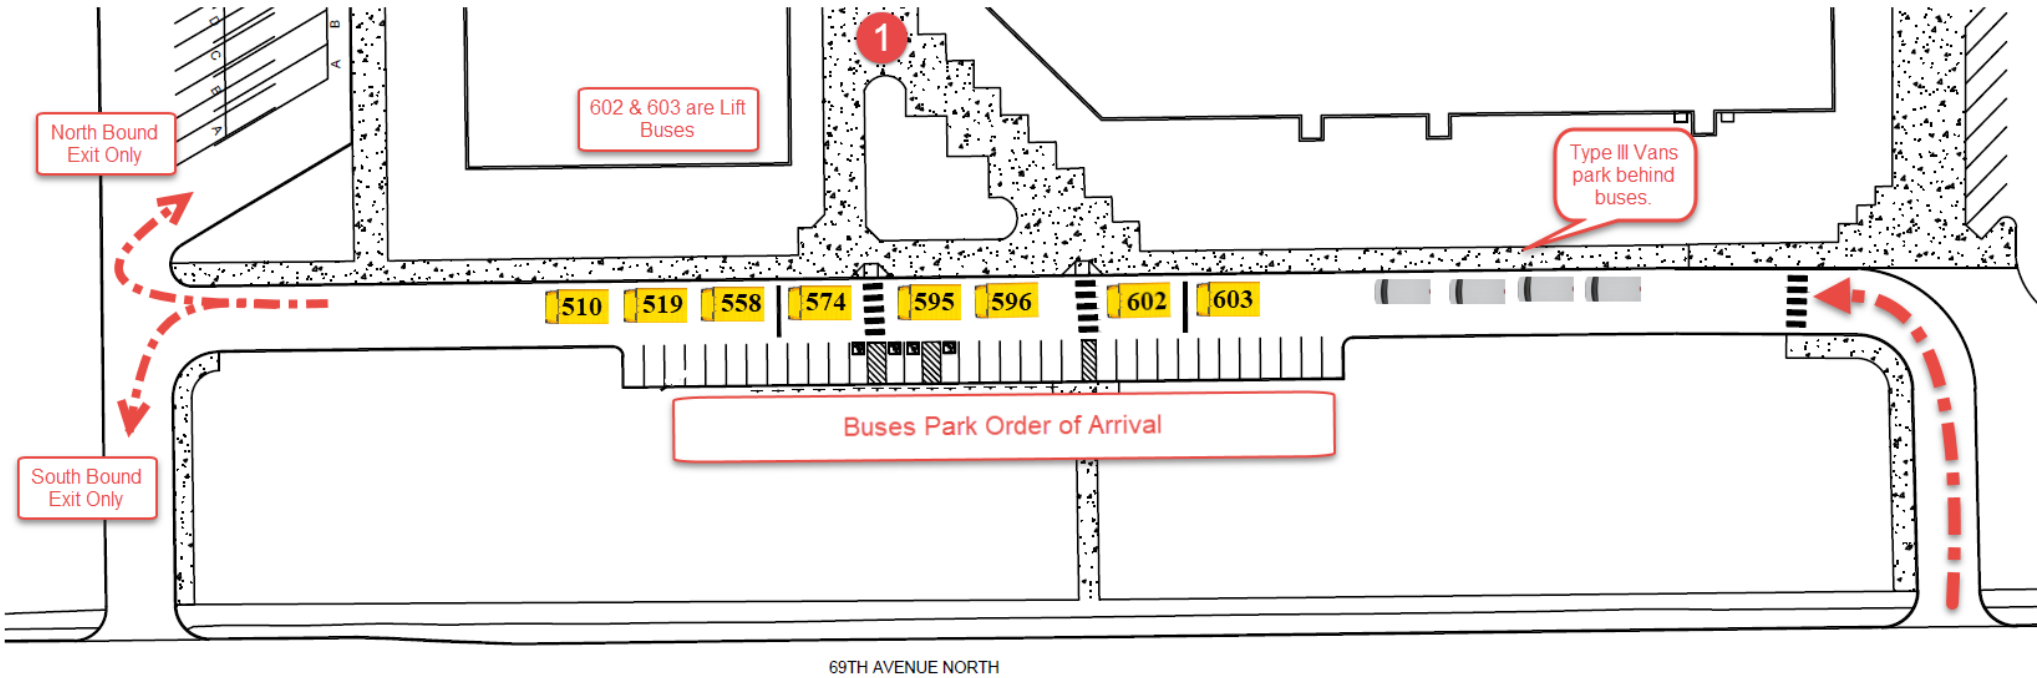

MAPLE GROVE MIDDLE

7000 Hemlock Ln N Maple Grove, MN 55443 8:10 AM – 2:40 PM Drop: 7:50 AM Pull: 2:47 PM

Hemlock Ln N

Big Bus and Sports Shuttle Lot (West Side of Building)

MAPLE GROVE MIDDLE

7000 Hemlock Ln N Maple Grove, MN 55443 8:10 AM – 2:40 PM Drop: 7:50 AM Pull: 2:47 PM

Special Education Lot (South Side of Building)