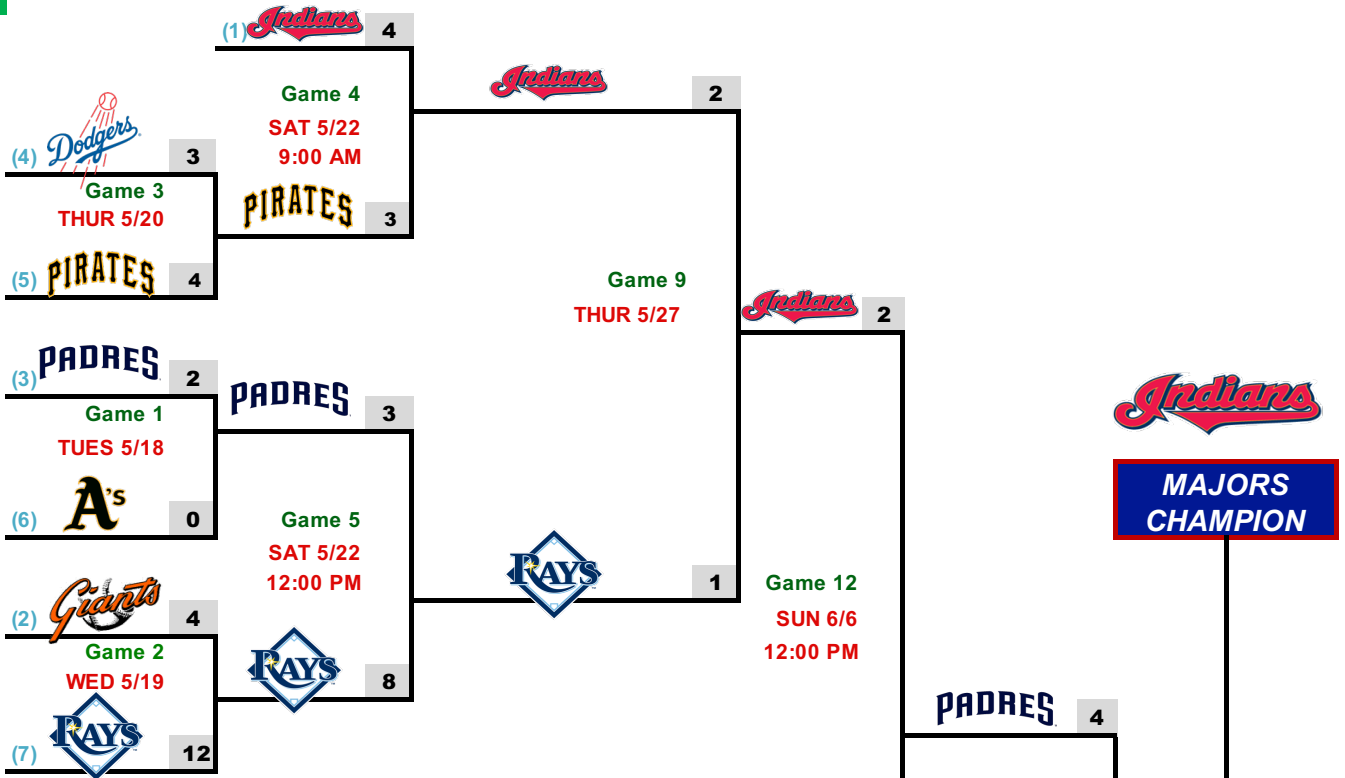

MAJORS 2021

PLAYOFFS

BRACKET A

BRACKET B

Weekday games start at 5:30 PM

Games are at Buckeye Field

Home team is highest seed in all games except Championship Games where Bracket A team is home for both

No time limits for playoff games