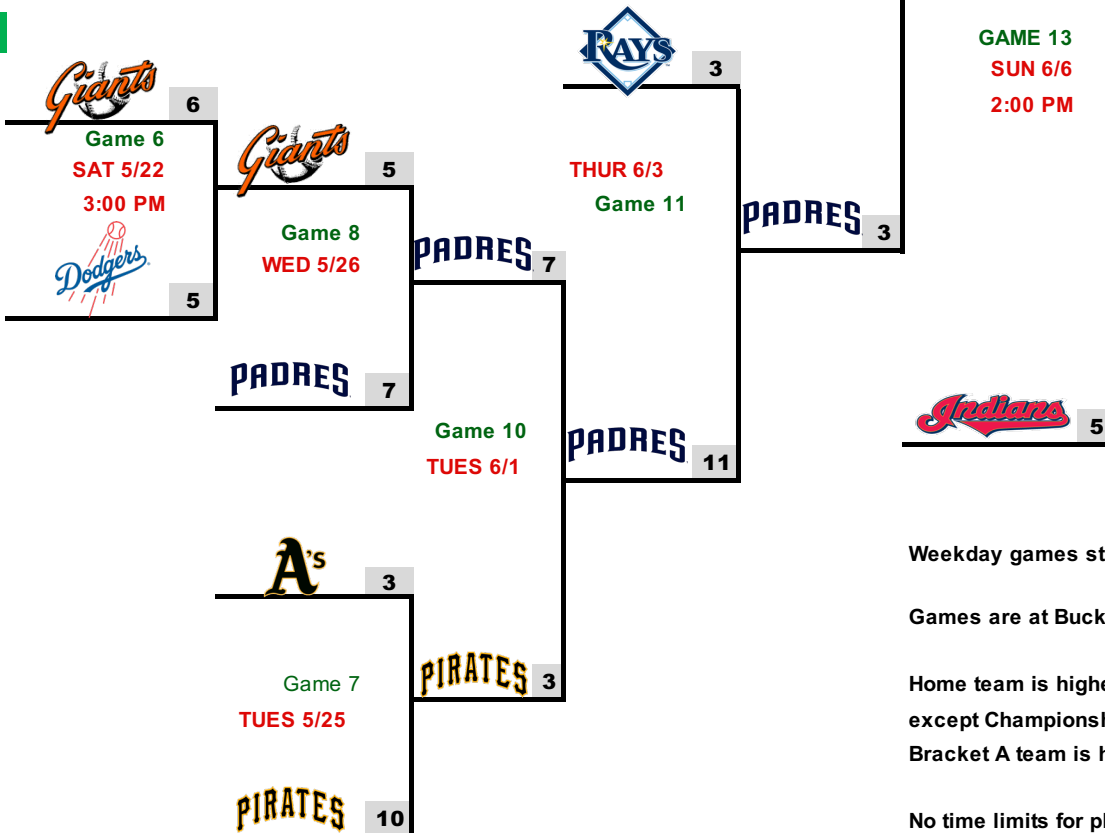

MAJORS 2021

PLAYOFFS

BRACKET A

BRACKET B

Weekday games start at 5:30 PM

Games are at Buckeye Field

Home team is highest seed in all games except Championship Games where Bracket A team is home for both

No time limits for playoff games