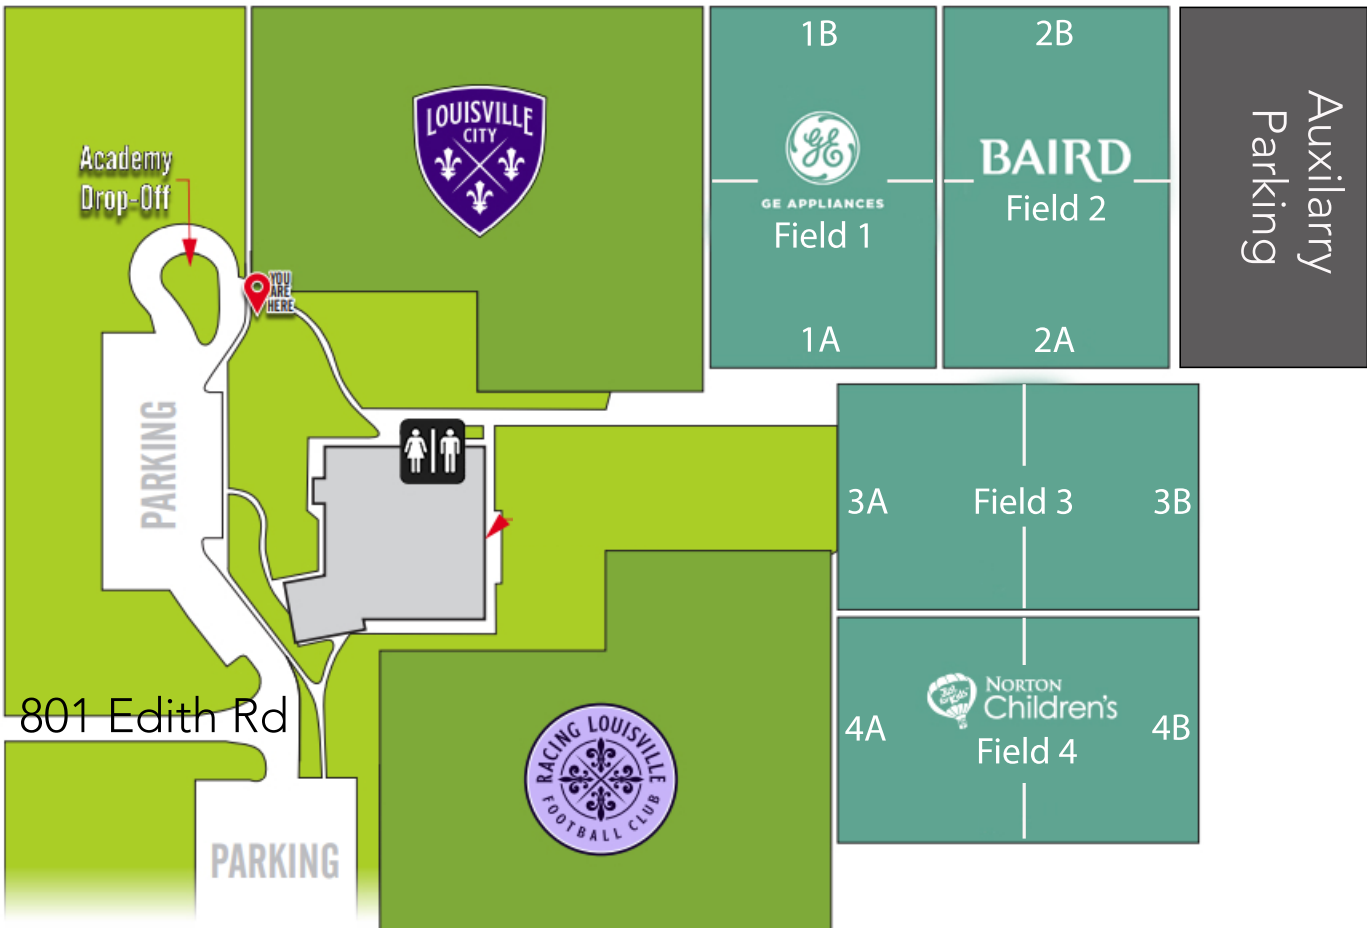

River Road

2398 River Rd

FACILITY MAP

Edith Road

Academy Drop-Off

YOU ARE HERE

PARKING

801 Edith Rd

PARKING

1B

2B

GE APPLIANCES
Field 1

BAIRD
Field 2

1A

2A

Auxiliary
Parking

3A

Field 3

3B

4A

NORTON
Children's
Field 4

4B

Mellwood Avenue