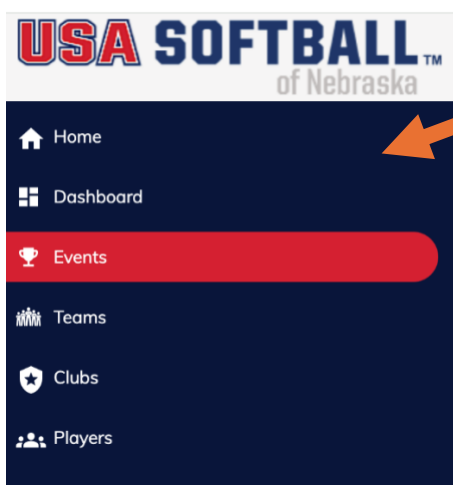

HOW TO REGISTER FOR AN INVITATIONAL/CHAMPIONSHIP PLAY TOURNAMENT ON REGISTER PLAY

STEP: REGISTER FOR AN INVITATIONAL OR CHAMPIONSHIP PLAY

1. Once logged into ne.registerplay.com, click on the “Events” tab on the left-hand side of the page.

2. Select which event you would like to register for.
3. Click the red “Enter Now” button.
4. Select your team that you are registering.
5. Click pay now and enter the tournament.