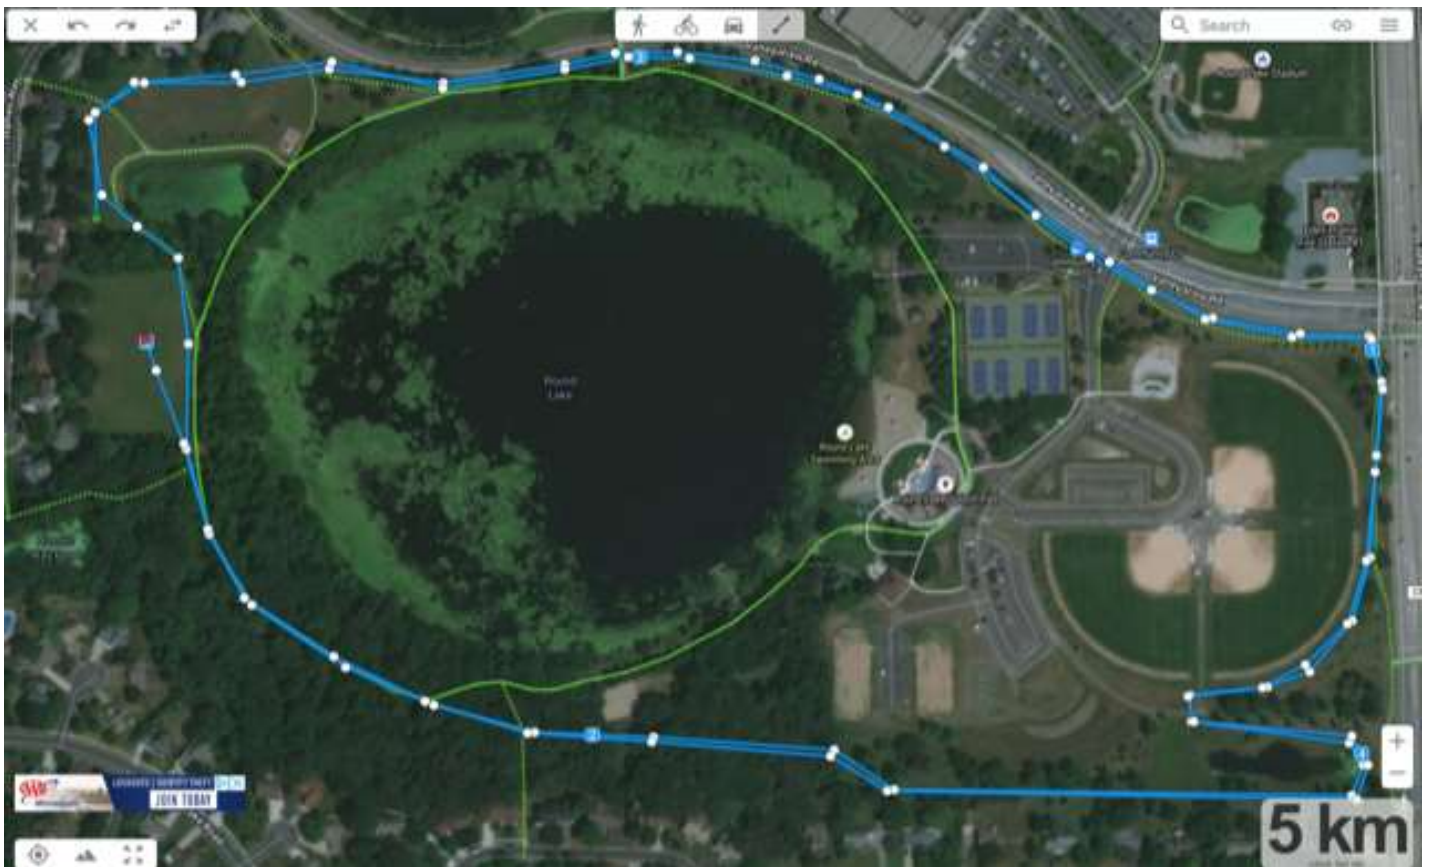

MEET INFO VS EDINA 9-18

RACE LOCATION:

- Round Lake Park in Eden Prairie

RACE SCHEDULE:

<u>Heat</u>	<u>Minnetonka- Arrive at EPHS</u>	<u>Walk to Start Area</u>	<u>Race Start Time</u>	<u>Race Finish Time</u>	<u>Depart RL</u>	<u>Pack up camp and leave EPHS</u>	
1 (G-1)	12:40	1:40	1:55	2:20	2:30		Edina Girls vs
2 (G-2)	12:40	1:45	2:00	2:25	2:35	2:55	Mtka Girls

RACE MAP:

START/FINISH MAP: