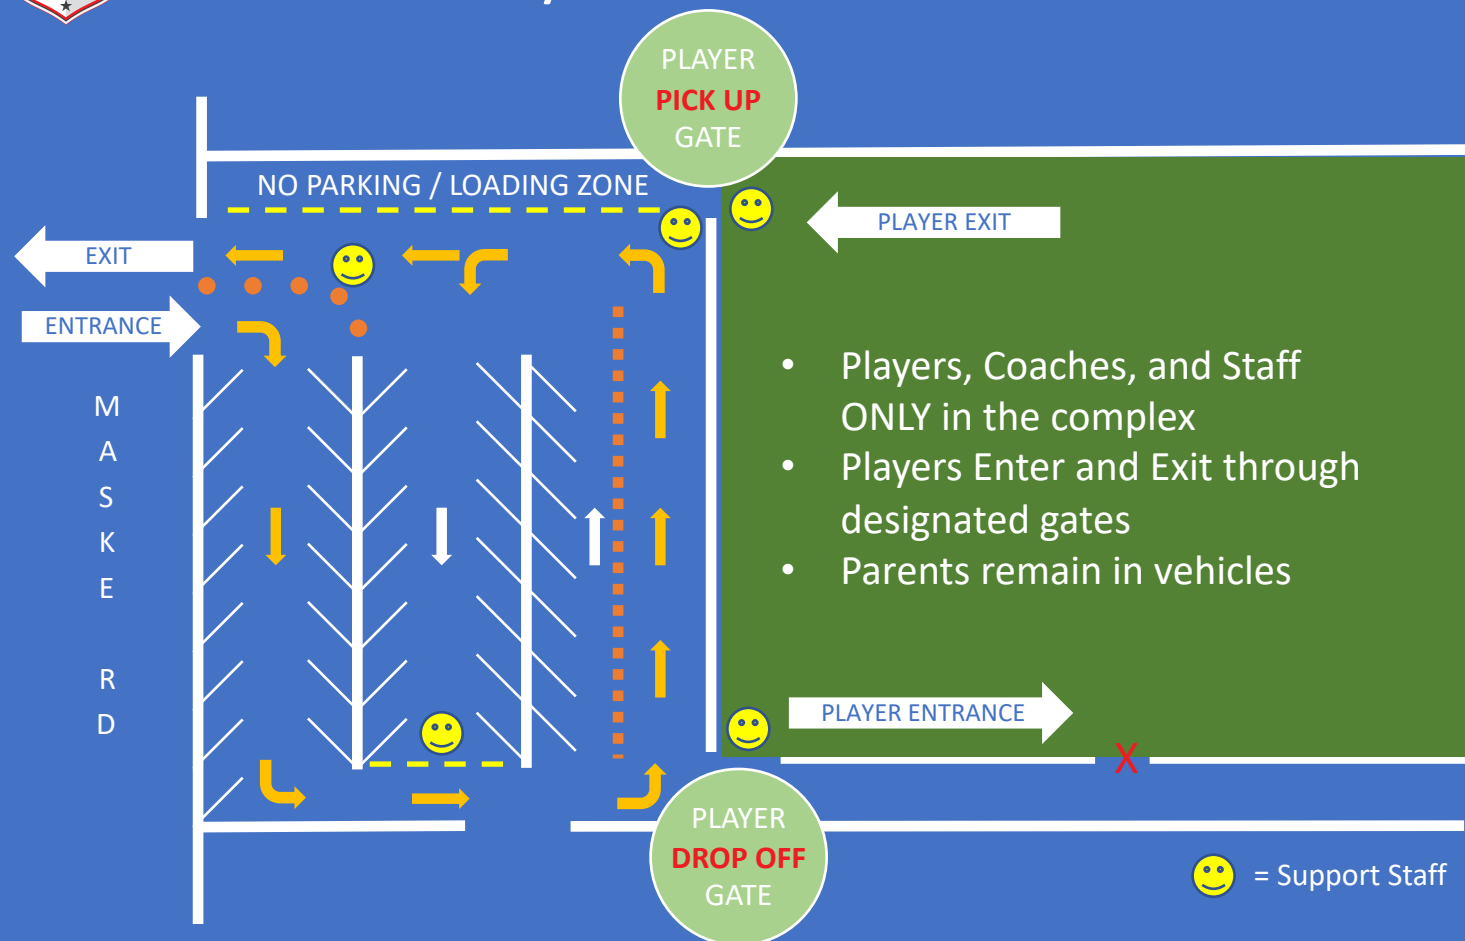

LIONS PRIDE PARK PLAYER DROP OFF/ PICK UP MAP

CARLINE RULES:

- Entrance is RIGHT TURN ONLY
- Traffic flow follows the perimeter
- DROP OFF gate is the first gate
- PICK UP gate is the last gate
- Park in parking spaces only (Note: Changed configuration for the middle isle)
- Keep the line moving
- Drop off and Pick up as quickly as possible