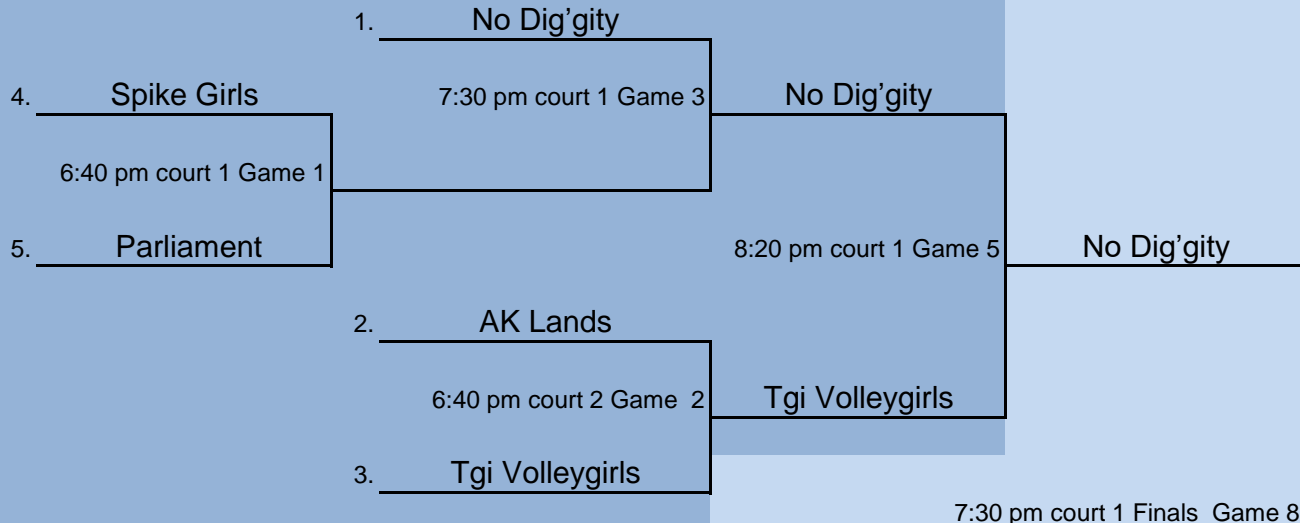

# Spring 2026 Women's C End of season Tournament

4/7, 4/14

Winner's Bracket 4-7-26

4/14/2026

Loser's Bracket