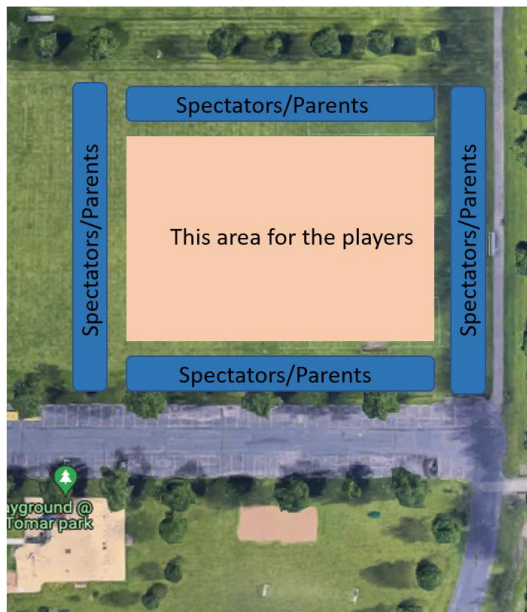

Kenny Anderson Park location

Please enter the park on the 3rd street side.

- Parents/Guardians please be seated in the Blue areas marked on the map so we can move freely in our playing space.

Kuehn Park location

Please refrain from parking in the golf course lot or in front of the baseball fields. Use the church (yellow arrow) lot as overflow parking.

- Parents/Guardians please be seated in the Blue areas marked on the map so we can move freely in our playing space.
- Note the construction zone, **NO ONE IS ALLOWED IN THE RED AREA.**

Tomar Park location

Please head to the very East side of the park where the trails begin.

- Parents/Guardians please be seated in the Blue areas marked on the map so we can move freely in our playing space.

HARRISBURG SOUTH LOCATION

Park in the Red Areas, parking is limited.

Parents/Guardians please be seated in the Blue areas marked on the map so we can move freely in our playing space.

Note the property lines of residents along the north side of the area. Please refrain from sitting in that area