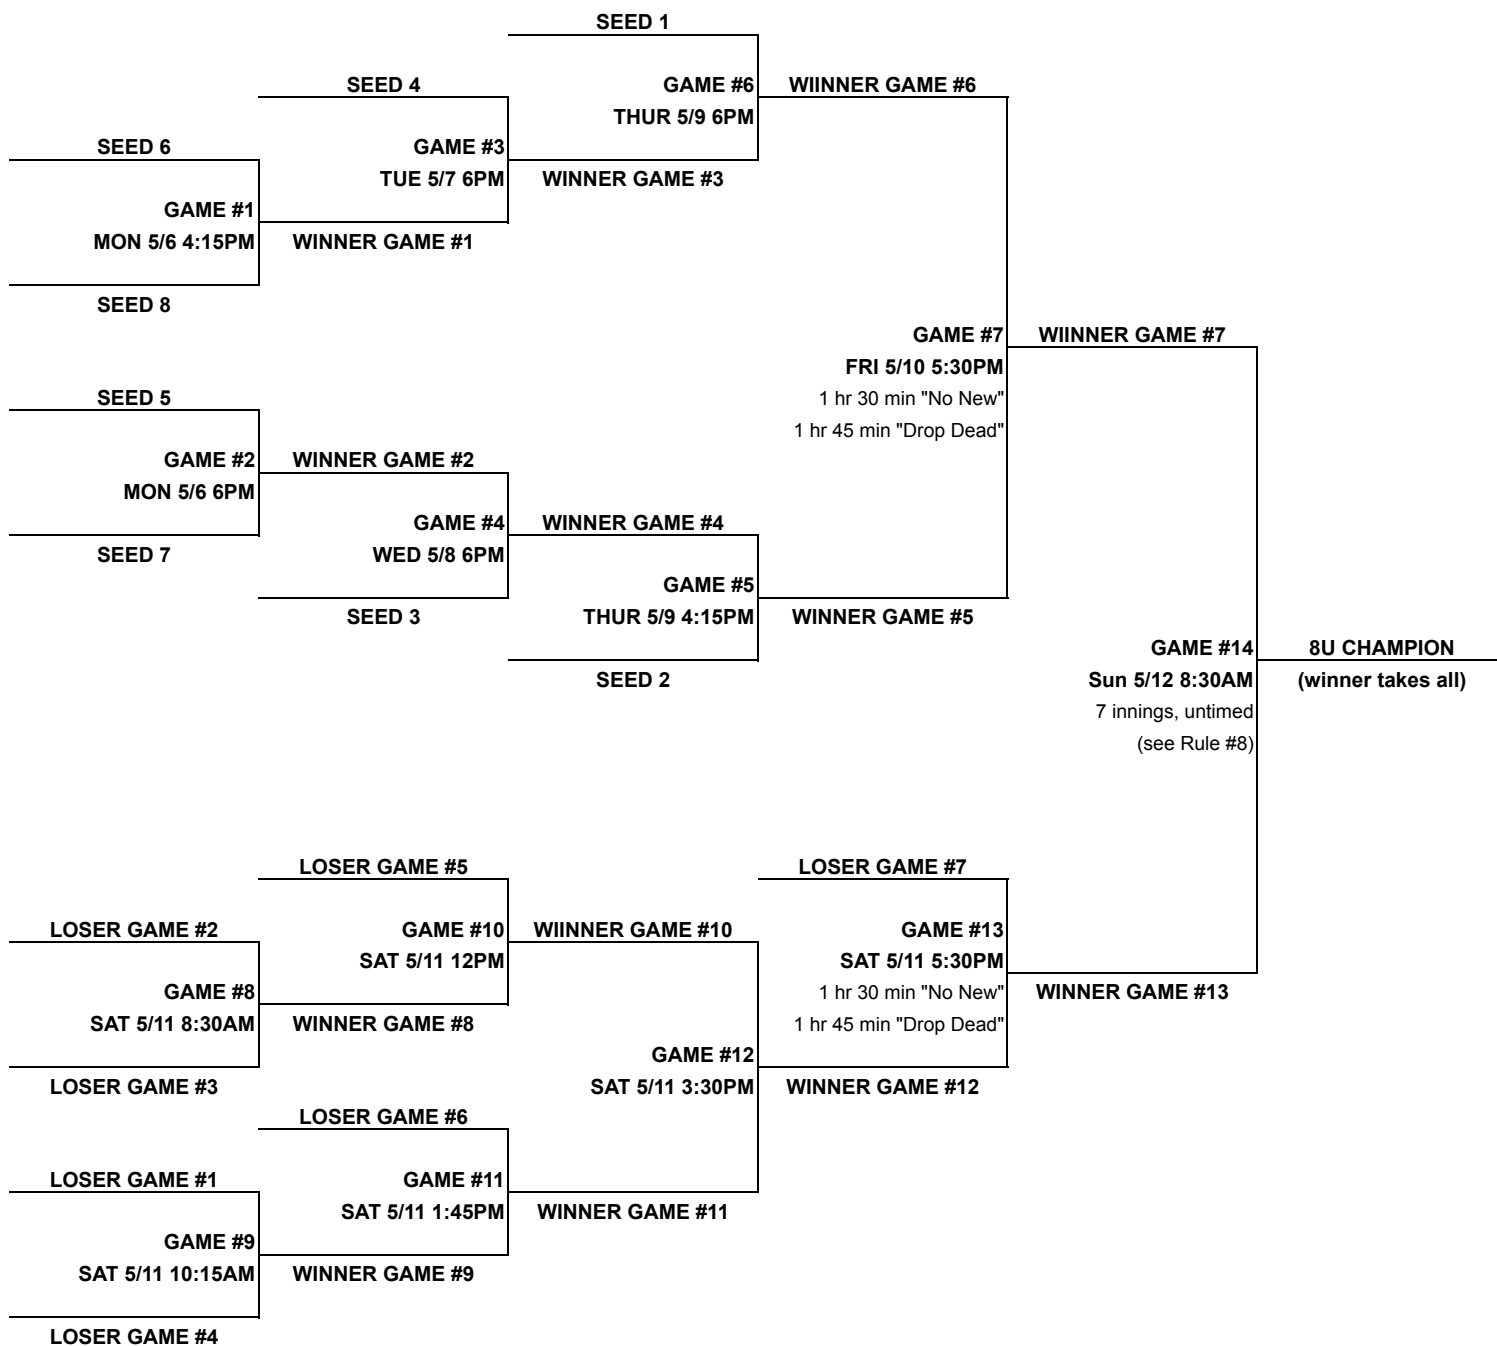

8U LAYBS Softball Championship Tournament 2019

TOURNAMENT RULES

- 1) Higher seed is the Home Team throughout
- 2) Double-elimination is in effect EXCEPT for the championship game, which is winner-takes-all
- 3) Time limits--
 - Games #1-6 and 8-11: 1 hour 30 minutes "Drop Dead"
 - Games #7 & 13: 1 hour 30 minutes "No New Inning", 1 hour 45 minutes "Drop Dead"
 - Game #14: See Rule #8 at bottom
- 4) Tiebreaker rules in effect if tied after 7 innings or if tied when time expires (whichever comes first)
- 5) 4-run rule is in effect innings 1-3, unlimited runs beginning in the 4th inning
- 6) ASA run ahead rule (mercy rule) in effect: 12 after 4 innings, 8 after 5 innings, etc.
- 7) Unlimited innings per pitcher
- 8) Championship game is untimed and will go full 7 innings (unless run ahead rule or tied after 7 innings)