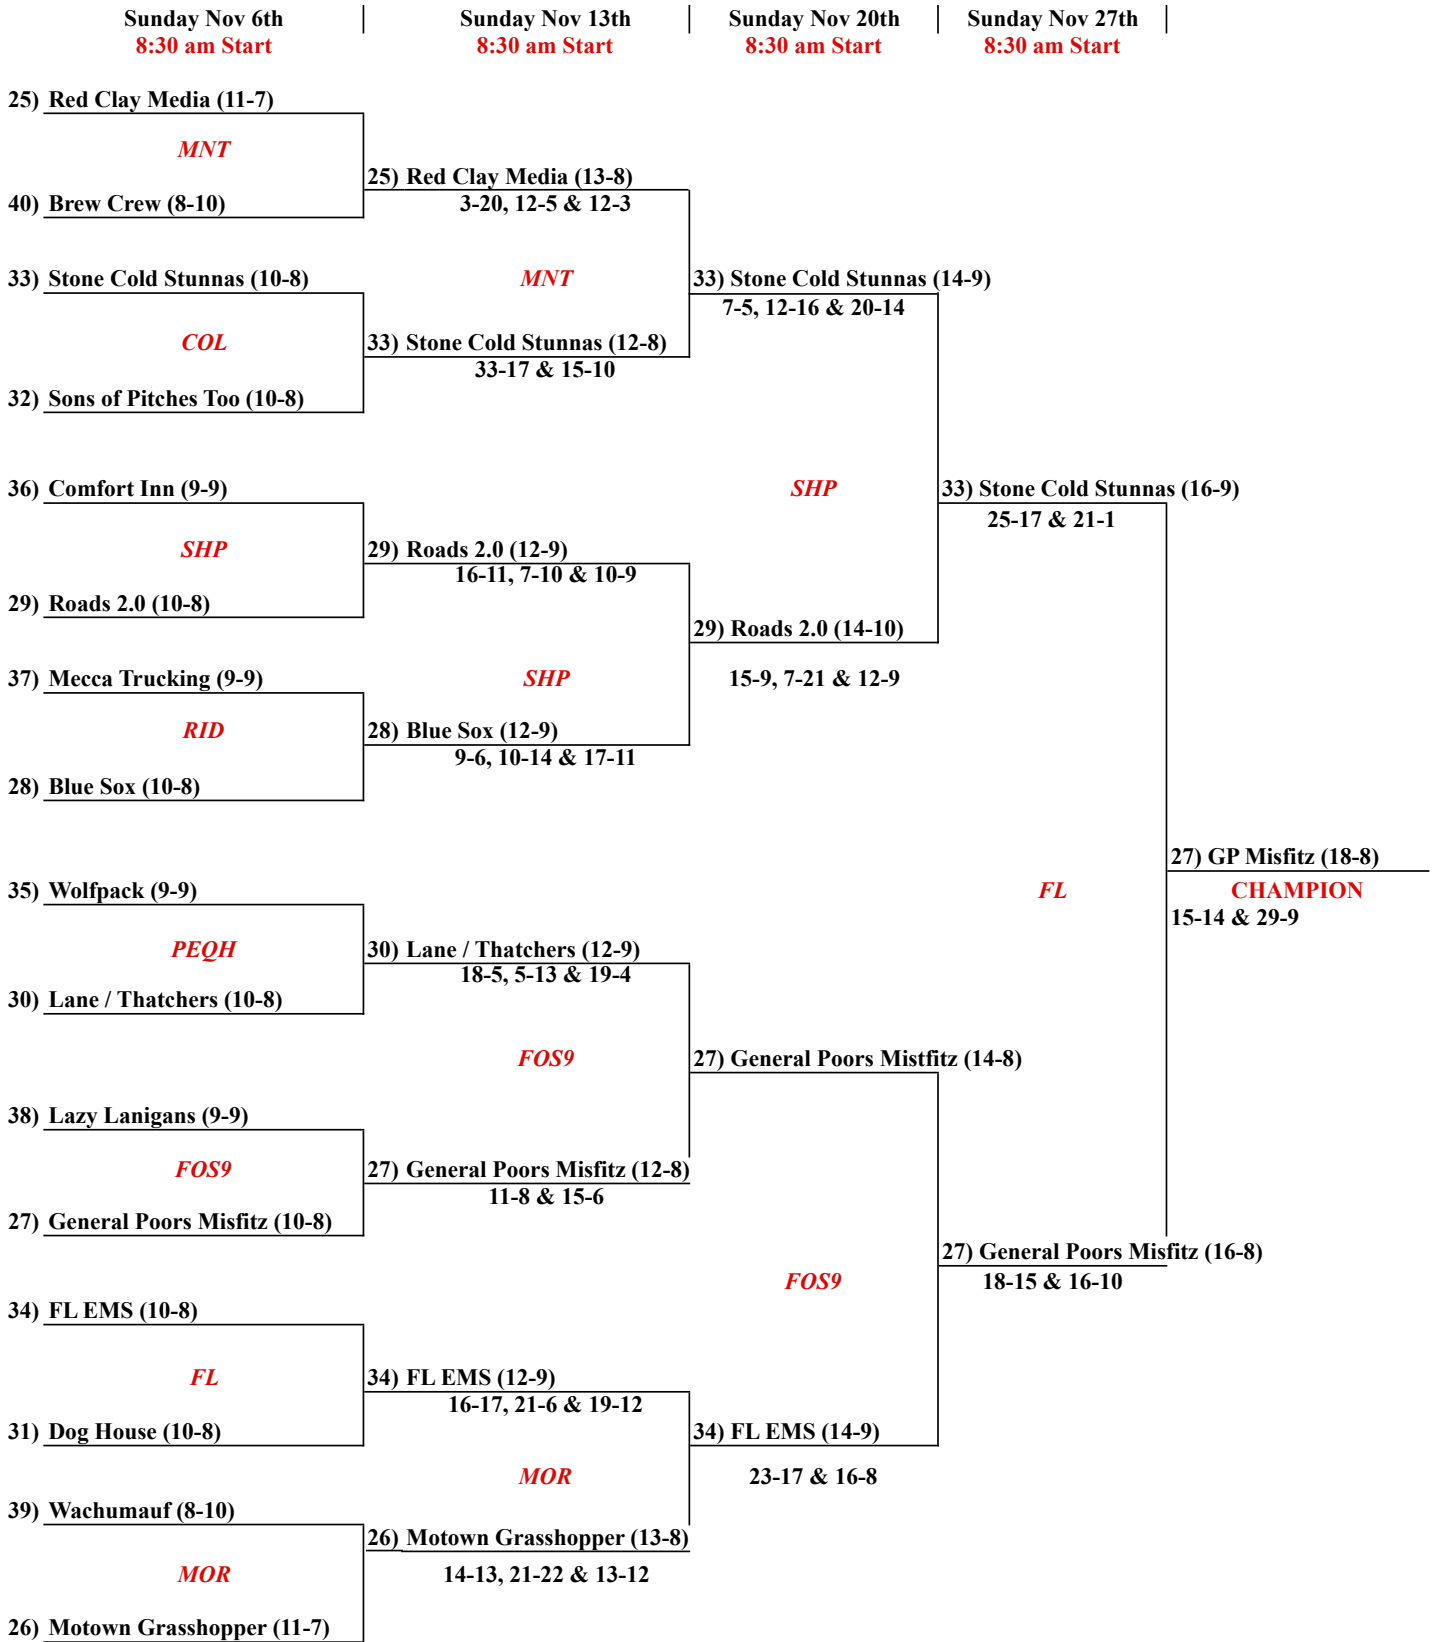

2016 Double AA Sports "B" Fall Playoff Bracket

- All rounds are best of 3 with higher seed home in games 1 & 3
- Umpires will have softballs for all playoff games