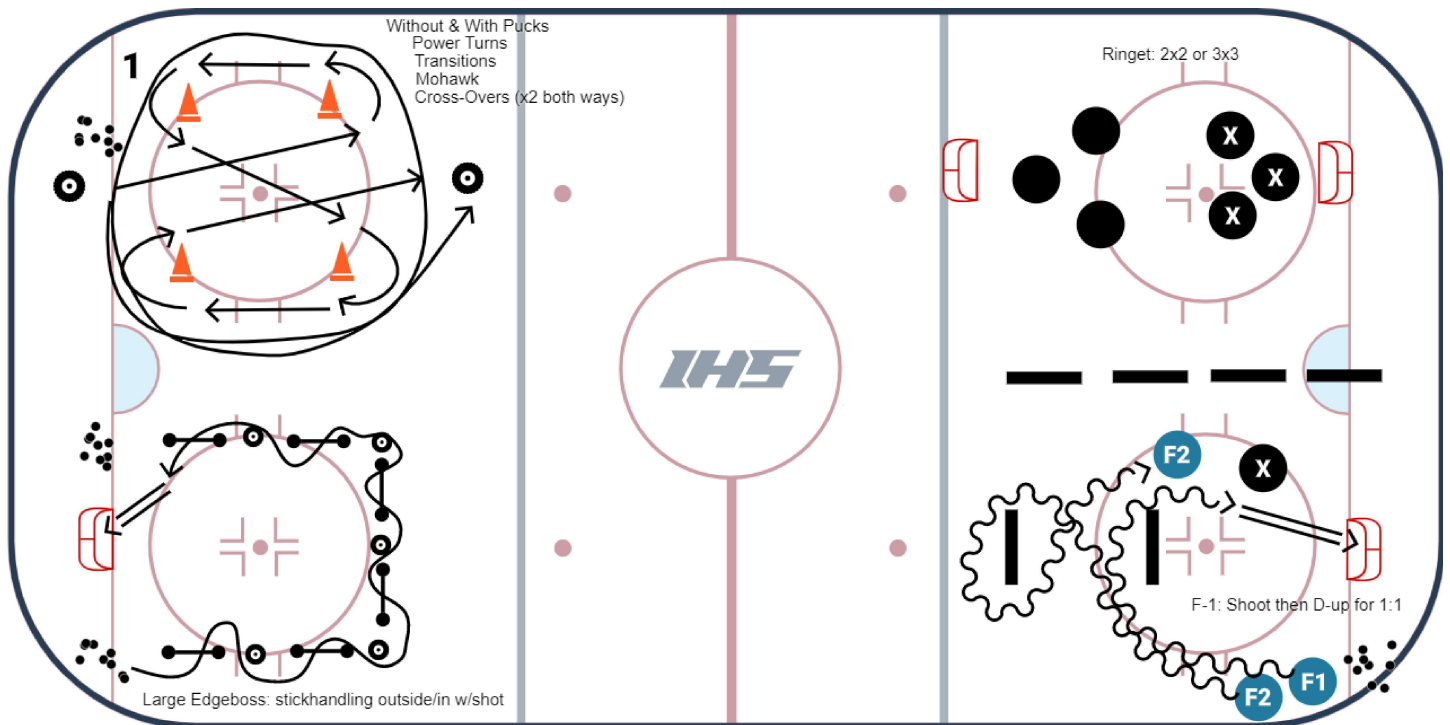

Mite: Long Ice Skate Warmup

Length of Time: 10 - 15 Mintes
Station Number: 1

2023 Mite STP - Stations Week 1

Length of Time: 40 Minutes