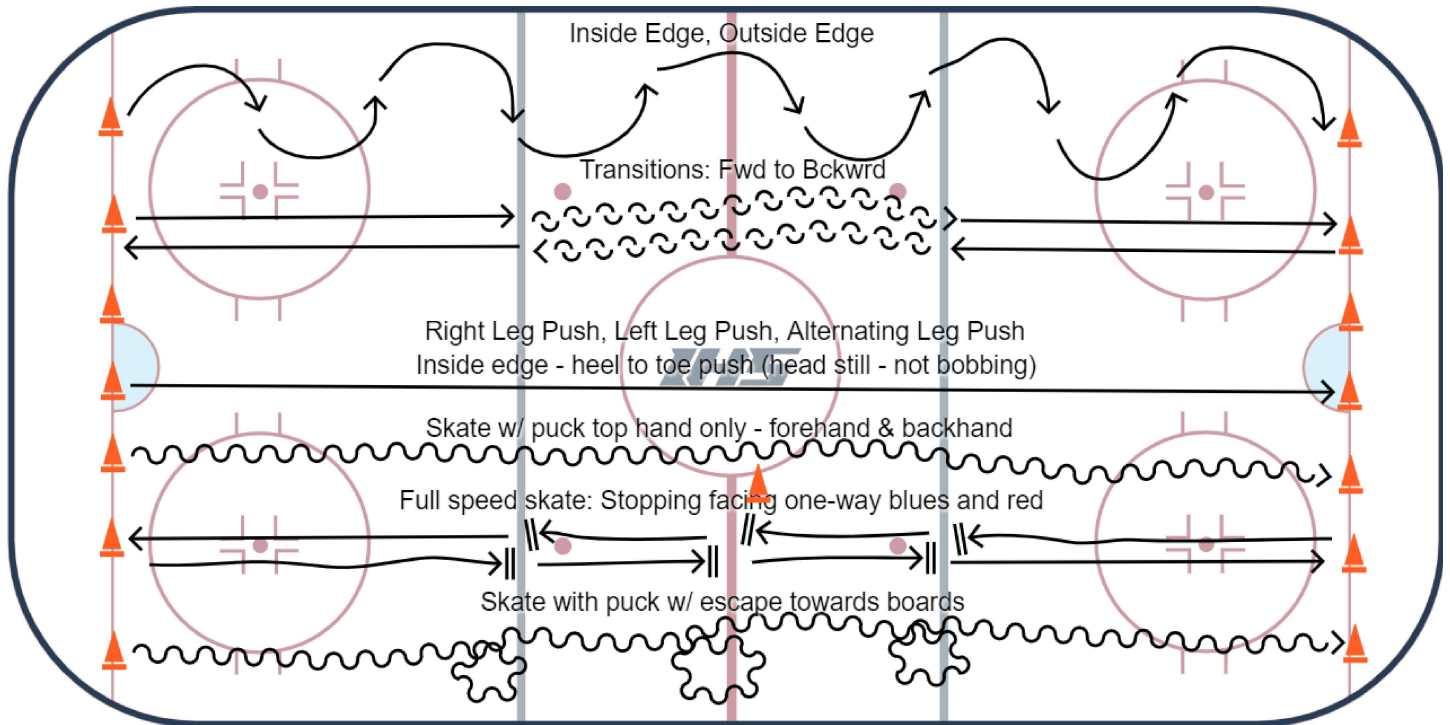

Mite: Long Ice Skate Warmup

Length of Time: 10 - 15 Mintes
Station Number: 1

2023 Mite STP - Stations Week 1

Length of Time: 40 Minutes