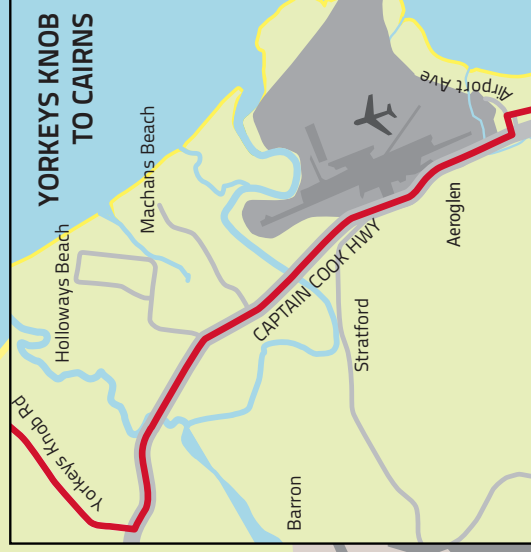

As the use of public roads is required, changed traffic conditions and clearways must be enforced to ensure the safety of participants and volunteers.

Under changed traffic conditions, access to the Cairns Airport, Cairns Beaches, Smithfield, and the Northern Beaches will remain at all times.

When planning your travel arrangements please ensure you leave plenty of time as traffic delays may occur.

ESPLANADE PEDESTRIAN PATHS

The paths along Cairns Esplanade & Ports North Marina will form part of the run course for all of the Cairns Airport IRONMAN events.

Event organisers have maintained access to the area for the general public at all times. Please be mindful and aware of event participants.

SUNBUS

Sunday 6 June, there may be some delays to bus services. Some bus stops may need to be relocated; advice will be posted on these stops as to where pickups will occur on this day.

For more information visit www.sunbus.com.au or phone (07) 4057 7411.

BOAT SHUTTLES PORT DOUGLAS - CAIRNS

Quicksilver's 'Silversonic' will be operating a boat service between Port Douglas and Cairns on Sunday 6 June.

Depart Port Douglas: 6:45am, 2pm

Arrive Cairns: 8:30am, 3:45pm

Depart Cairns: 8:45am, 4:15pm

Arrive Port Douglas: 10:30am, 5:45pm

Adult: $25

Child: $10 (4-11 years old)

Infant: Free (under 4 years)

Reservations can only be made by phone or email: (07) 4044 9944

centralres@greatadventures.com.au

Should you need further event information on race day please call **1300 761 384**.

For non-event emergencies on race day please call **000**. All changed traffic conditions are correct at time of printing.

Please visit www.ironman.com/im-cairns
www.ironman.com/im70.3-cairns for up to date information.