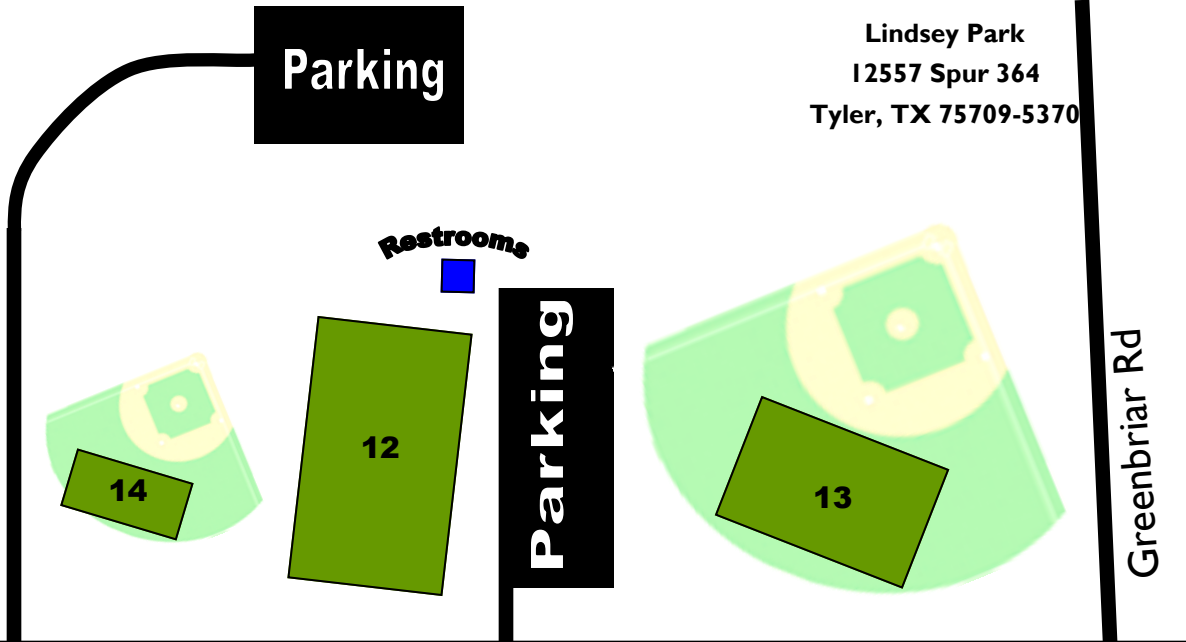

Spur 364

Field Size, Goal Size, and # of players

- 1A, 1B, 1C, 1D, 1E, 1F = 30 yd. x 20 yd. (4v4). Goal Size 6'x4'
- 2A, 2B, 2C, 3E, 4A, 11A, 14 = 47 yd. x 30 yd. (7v7). Goal Size 18.5'x6.5'
- 3A, 4B, 5, 6, 11B, 13 = 75 yd. x 47 yd. (9v9). Goal Size 18.5'x6.5'
- 7 - 10 and 12 = 100 yd. x 60 yd. (11v11). Goal Size 24'x8'