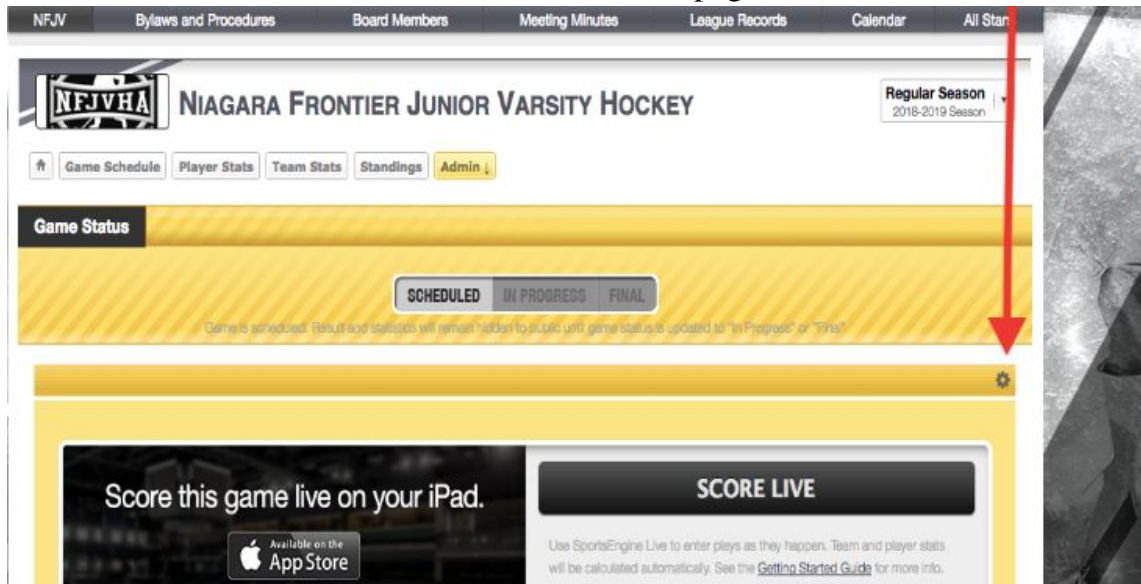

- Go to <http://www.nfjv.org>
- Log into your sports engine account (email Nate will allow all coaches who are registered to access your team page)

- Turn on edit mode (found in top right corner)

- Go to the league homepage or your team page and click “schedule” and click the date of your game
- Under the status tab, click on the game time
- Click on the “wheel nut” on the left side of the page above “Score live”