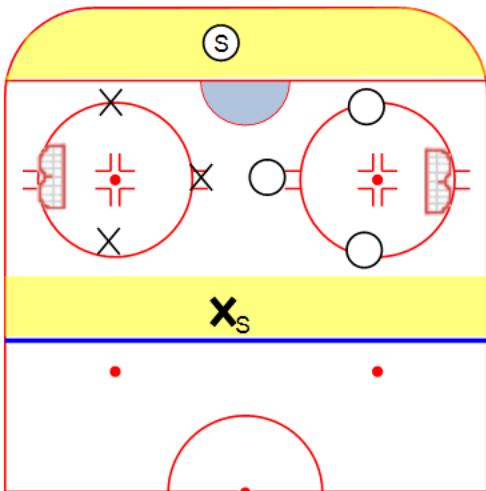

Category #1 : 

Small Games
-------------

  
 Category #2 : 

End Zone
----------

### 4 V 2 Switcharoo

Draw lines from Blue Line to end boards 10-15 feet off the boards. - Each team has 2 players in the middle zone & 2 players on opposite side boards.  
 Each time the puck is passed to the board players, those players must switch positions & perform a drop pass or fake one to create open lanes.

### Cross ice Flank Game

Play 3v3 in the zone.  
 Each team has a player on the side of the game. (Goalline for O - Blue line for X)  
 On each turnover, team must pass to the player in the flank in order to attack the net.