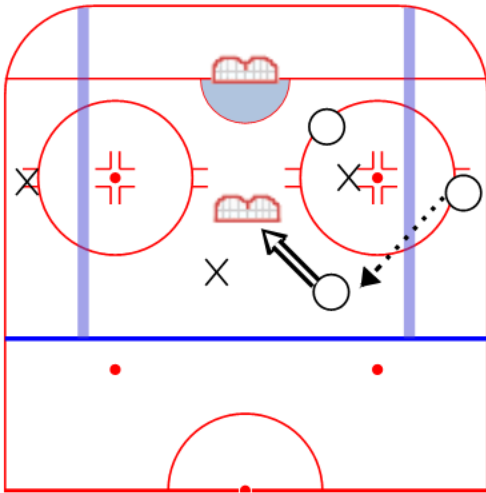

Tires

Pucks

4 Lane-F&B Skate/w goalies

- Station 1 - Skating - Backward Edges**  
Inside & Outside Edges - Jumping from foot to foot
- Station 2 - Skating - Forward Edges**  
Inside & Outside Edges - Jumping from foot to foot
- Station 3 - Skating - Forward Strides**  
Drive off Toes - Knees Bent - Shoulders Up
- Station 4 - Skating - Backward Strides**  
Drive off Toes - Hips Down - Back / Chest Up

Category #1 : Full ice

Category #2 : Competition

SCORE

Knees Bent

Skate Hard

Head Up

All Out War

Players line up on either side of the red line. Coach shoots a puck into play, players battle 1 v 1 - 2 v 2 - until they score. Players can score on any net. Keep head up to watch for other players on the ice.

### Layers Game

Draw lines from Blue Line to end boards 10-15 feet off the side boards.  
 Each team has 2 players in the middle zone & 1 player on opposite side boards.  
 Team can score on either net.  
 This game encourages moving the puck from low to high to low.

Category #1 : 

Small Games
-------------

  
 Category #2 : 

End Zone
----------