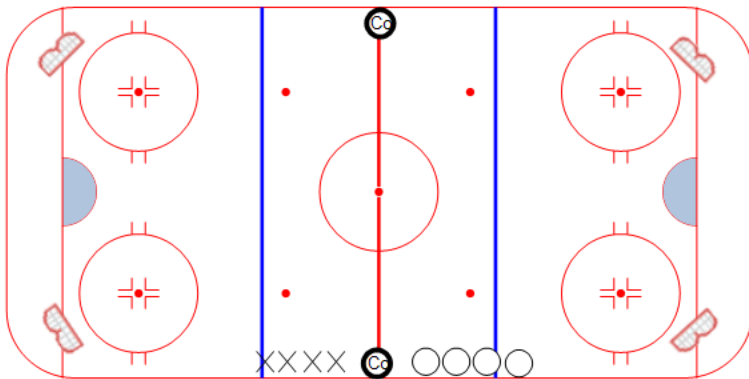

# Practice plan

Winterland Ice Hockey

Bantam + / High School

Week 3  
Skills & Games

Category #1 : Winterland

Category #2 : 4 Lane Skills

Cones

Nets

Tires

Pucks

4 Lane-F&B Skate/w goalies

- Station 1 - Skating - Backward Edges**  
Inside & Outside Edges - Jumping from foot to foot
- Station 2 - Skating - Forward Edges**  
Inside & Outside Edges - Jumping from foot to foot
- Station 3 - Skating - Forward Strides**  
Drive off Toes - Knees Bent - Shoulders Up
- Station 4 - Skating - Backward Strides**  
Drive off Toes - Hips Down - Back / Chest Up

Category #1 : Full ice

Category #2 : Competition

SCORE

Knees Bent

Skate Hard

Head Up

All Out War

Players line up on either side of the red line. Coach shoots a puck into play, players battle 1 v 1 - 2 v 2 - until they score. Players can score on any net. Keep head up to watch for other players on the ice.

### Layers Game

Draw lines from Blue Line to end boards 10-15 feet off the side boards.  
 Each team has 2 players in the middle zone & 1 player on opposite side boards.  
 Team can score on either net.  
 This game encourages moving the puck from low to high to low.