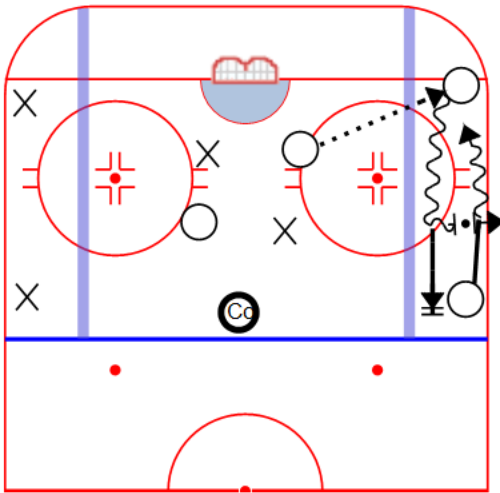

Category #1 : Full ice

Category #2 : Competition

SCORE

Knees Bent

Skate Hard

Head Up

All Out War

Players line up on either side of the red line. Coach shoots a puck into play, players battle 1 v 1 - 2 v 2 - until they score. Players can score on any net. Keep head up to watch for other players on the ice.

### Layers Game

Draw lines from Blue Line to end boards 10-15 feet off the side boards.  
 Each team has 2 players in the middle zone & 1 player on opposite side boards.  
 Team can score on either net.  
 This game encourages moving the puck from low to high to low.

Category #1 : 

Small Games
-------------

  
 Category #2 : 

End Zone
----------

### 4 V 2 Switcharoo

Draw lines from Blue Line to end boards 10-15 feet off the boards. - Each team has 2 players in the middle zone & 2 players on opposite side boards.  
 Each time the puck is passed to the board players, those players must switch positions & perform a drop pass or fake one to create open lanes.