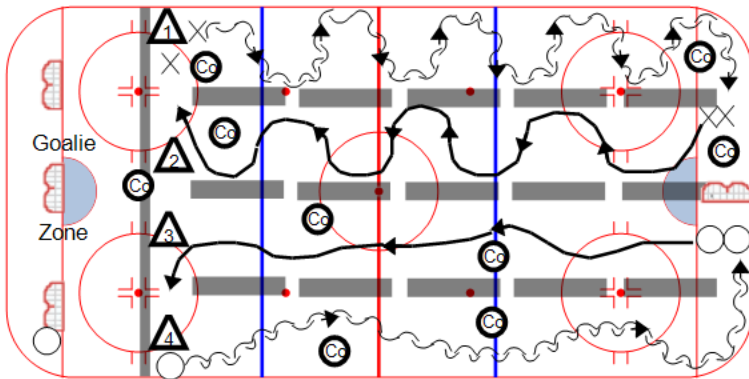

# Practice plan

Winterland Ice Hockey

Bantam + / High School

Week 3  
Skills & Games

Category #1 : Winterland

Category #2 : 4 Lane Skills

Cones

Nets

Tires

Pucks

4 Lane-F&B Skate/w goalies

- Station 1 - Skating - Backward Edges**  
Inside & Outside Edges - Jumping from foot to foot
- Station 2 - Skating - Forward Edges**  
Inside & Outside Edges - Jumping from foot to foot
- Station 3 - Skating - Forward Strides**  
Drive off Toes - Knees Bent - Shoulders Up
- Station 4 - Skating - Backward Strides**  
Drive off Toes - Hips Down - Back / Chest Up

Category #1 : Full ice

Category #2 : Competition

SCORE

Knees Bent

Skate Hard

Head Up

All Out War

Players line up on either side of the red line. Coach shoots a puck into play, players battle 1 v 1 - 2 v 2 - until they score. Players can score on any net. Keep head up to watch for other players on the ice.

### Cross ice Flank Game

Play 3v3 in the zone.  
 Each team has a player on the side of the game. (Goalline for O - Blue line for X)  
 On each turnover, team must pass to the player in the flank in order to attack the net.