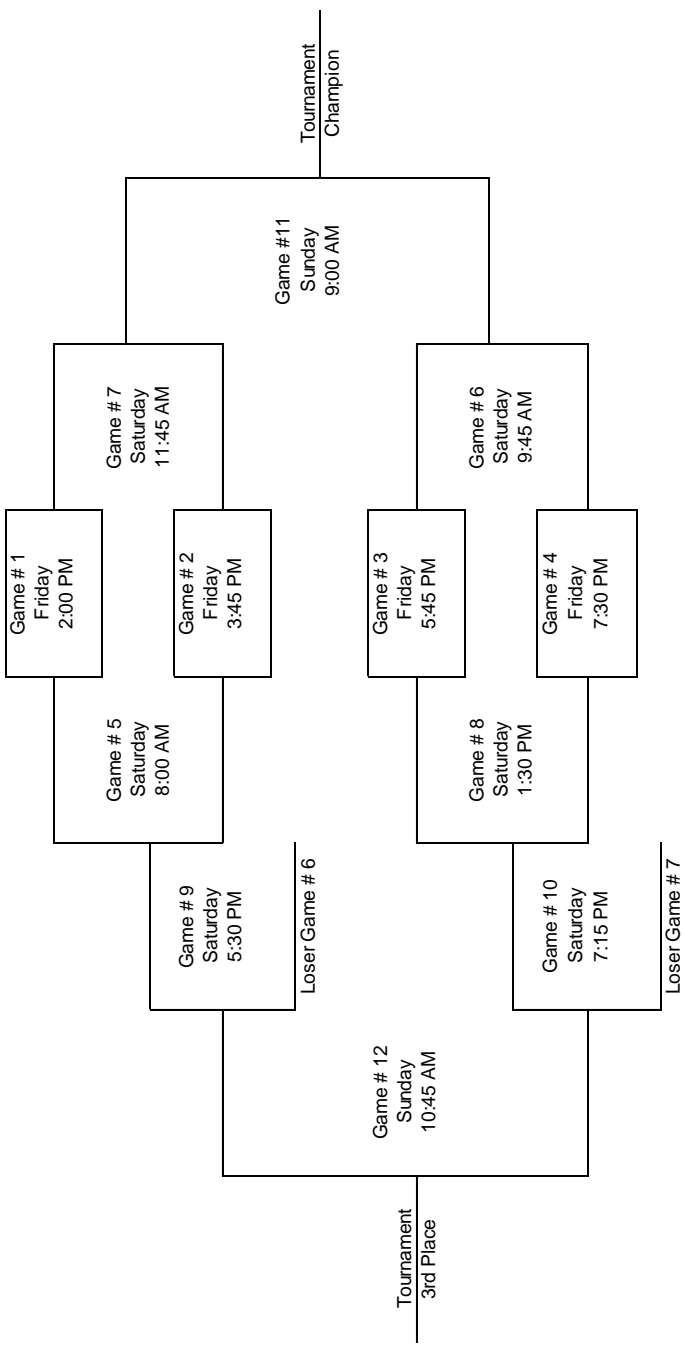

Minnesota Hockey Double Elimination Format
Regions - 3 Teams Advancing

Note: Teams listed first in pairings are "home." The times listed are the "standard" times, but are subject to change. Refer to minnesotahockey.org website for final schedule.

Winner Game #11 Advances as #1 Seed
 Loser Game #11 Advances as #2 Seed
 Winner Game #12 Advances as #3 Seed