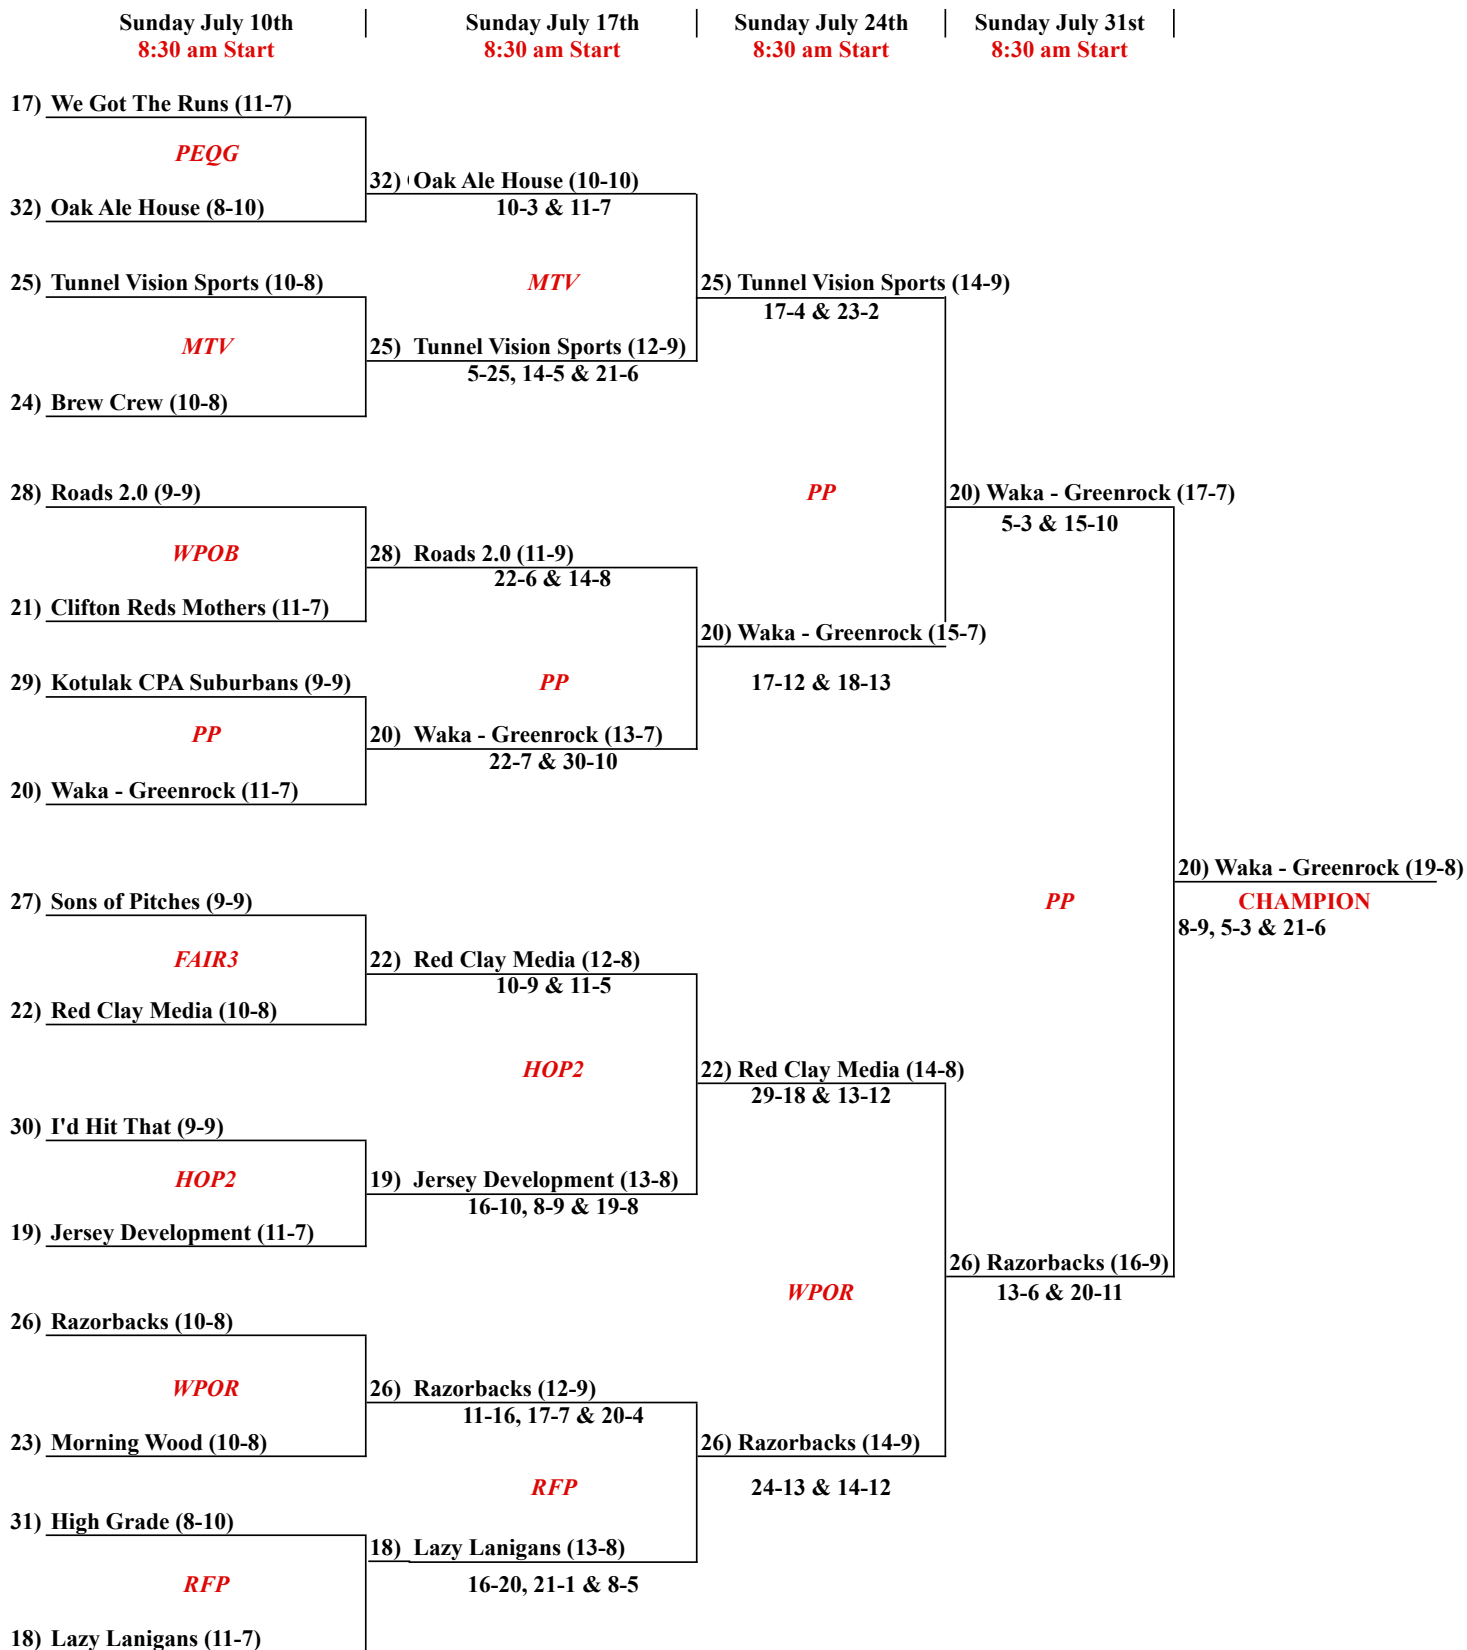

2016 Double AA Sports "B" Spring Playoff Bracket

- All rounds are best of 3 with higher seed home in games 1 & 3
- Umpires will have softballs for all playoff games