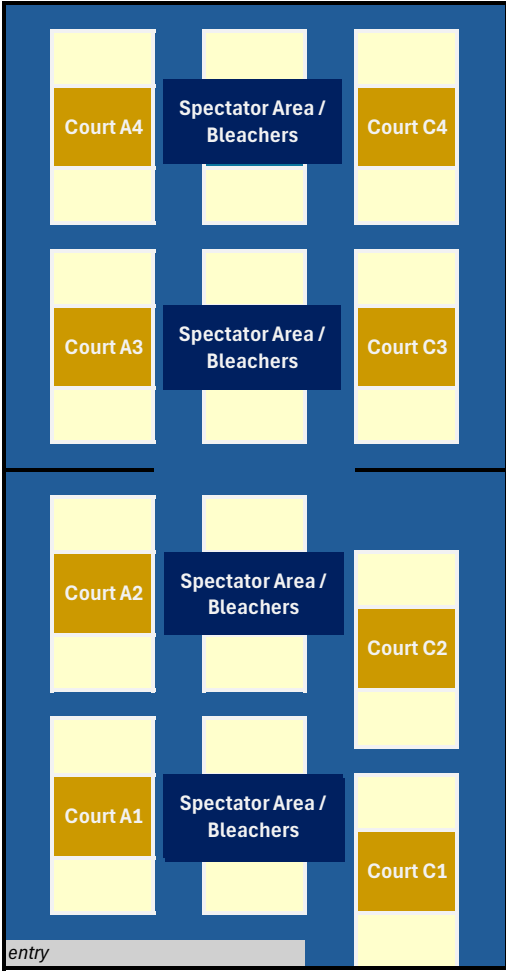

Inclement Weather Policy:
Visit www.stratmansports.com homepage for policy during inclement weather situations.