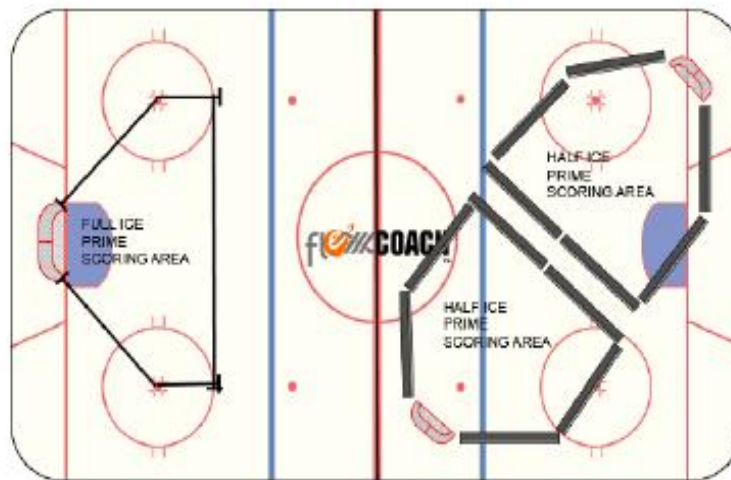

GOALIE TRACKER SHEET

This Goalie Tracker Sheet is to be used by parents to track their son/ daughter during the game. The following activities will be tracked. Parents will circle the number each time their player engages in an activity.

Shots – Defined as any time a player shoots the puck at the net.

Goalie plays puck – Defined as any time goal tender comes out of net to set puck up for a team mate, any time goal tender makes a pass and anytime the goal tender controls puck and then puts it back into play.

Prime scoring area – Anytime puck is in the area’s described below.

<u>Shots</u> -	1	2	3	4	5	6	7	8	9	10	11	12
	13	14	15	16	17	18	19	20	21	22	23	24

<u>Plays puck</u> -	1	2	3	4	5	6	7	8	9	10	11
	12	13	14	15	16	17	18	19	20	21	22