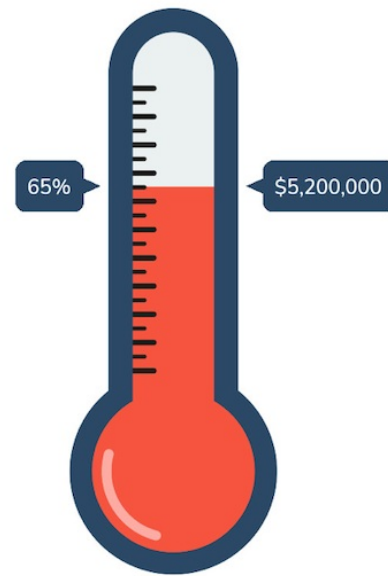

**GOAL: \$8,000,000**

I.C.E., Inc. will continue its fundraising quest through multiple avenues. As a new season commences, look forward to more events on how you can help achieve this goal!

Gifts of any amount, large or small, are valuable to our mission of "Ice for Kids of All Ages," and your generosity is greatly appreciated. We have a PayPal option to donate and a donation form is available on our website.