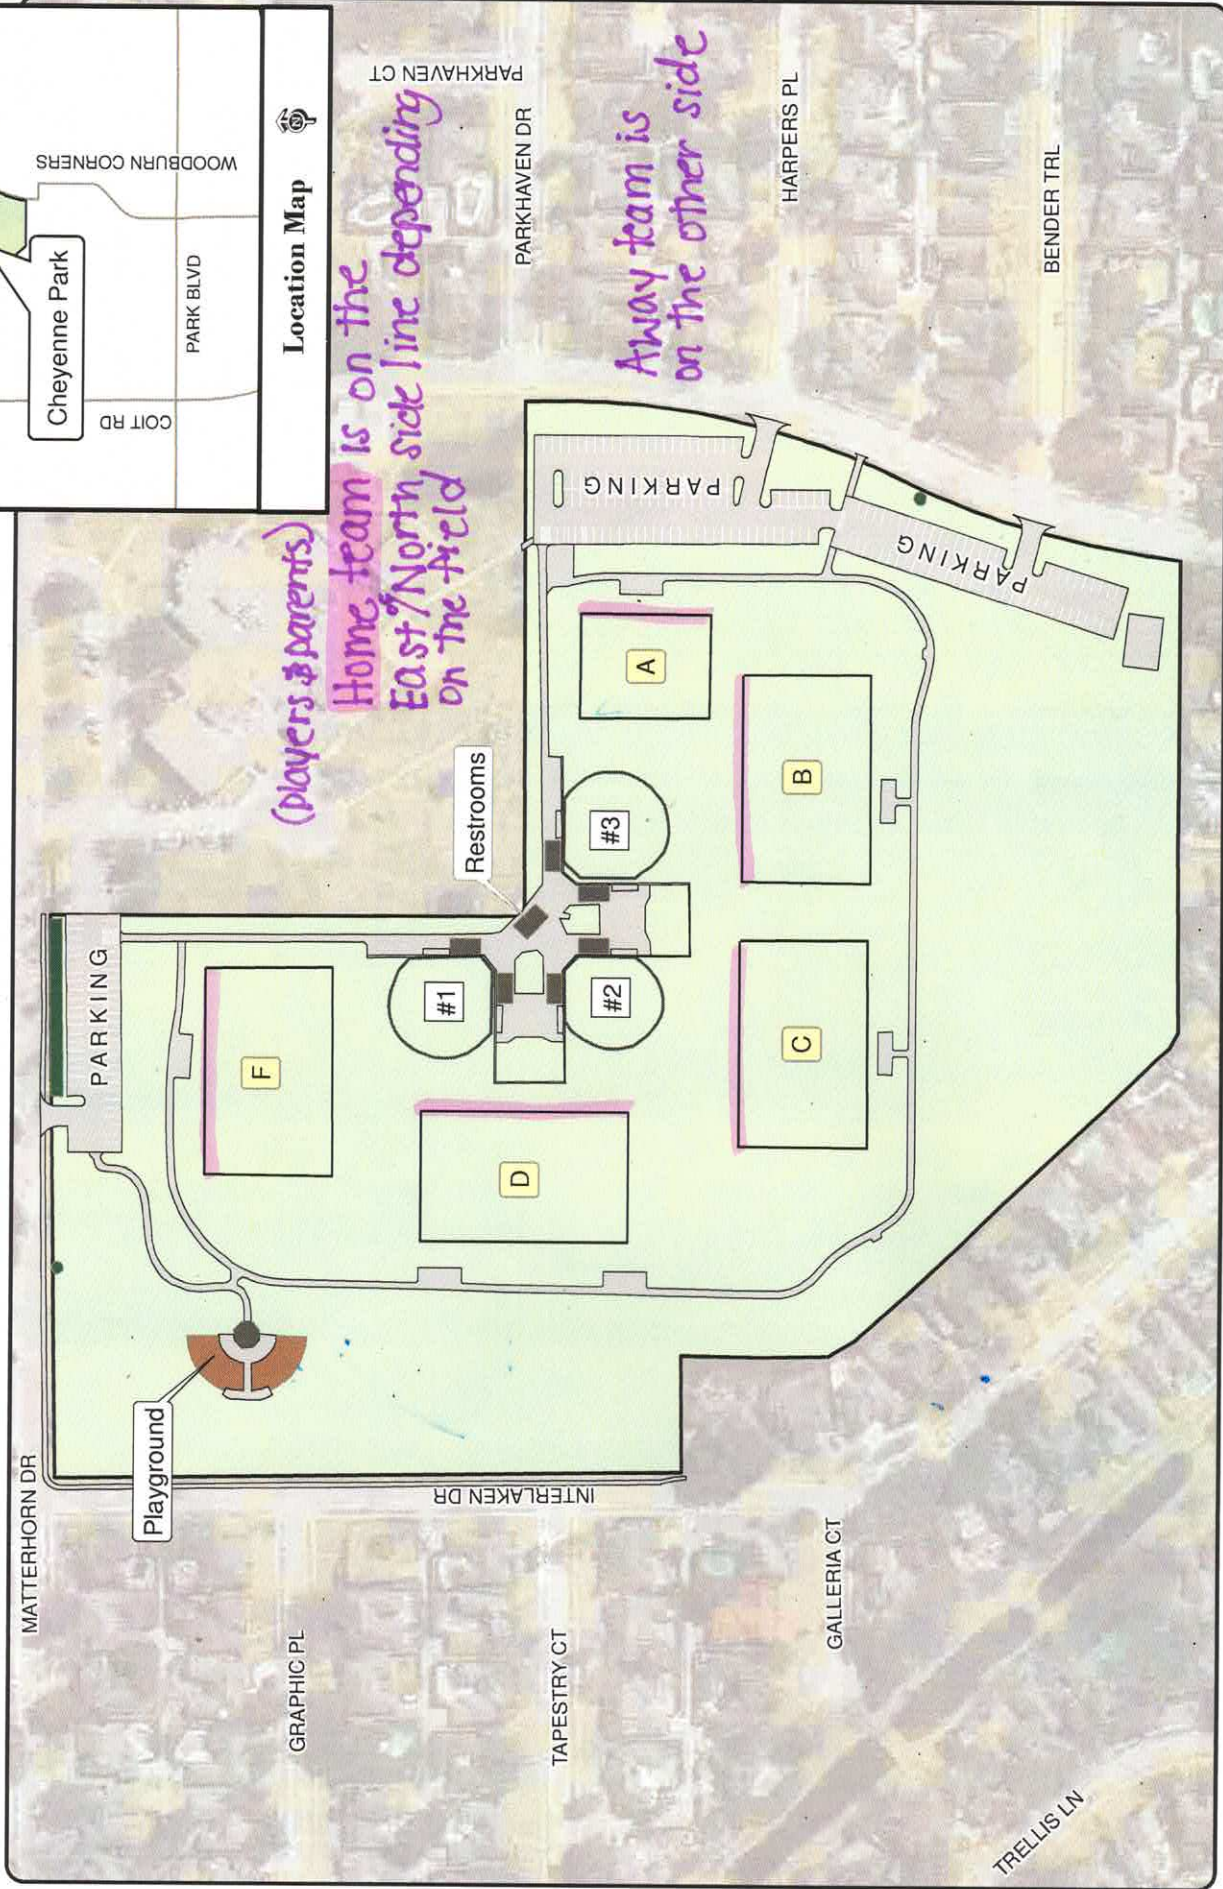

2020 Plano Labor Day Invitational XXXX
Cheyenne Park
 2501 Mission Ridge Road

(players & parents)
 Home team is on the East/North side line depending on the field
 Away team is on the other side

T:\na_b\8\31\2020 L:\worduser\Athletics\Fall 2020\CheyennePark\laborDayClassics\XXXX.mxd

Note: This map is for abstract purposes only. Map is void after Dec. 6, 2020.
 Field use by schedule or reservation only.

Parking is limited... Please carpool.
 Thank you for not parking on streets and respecting neighborhood integrity.