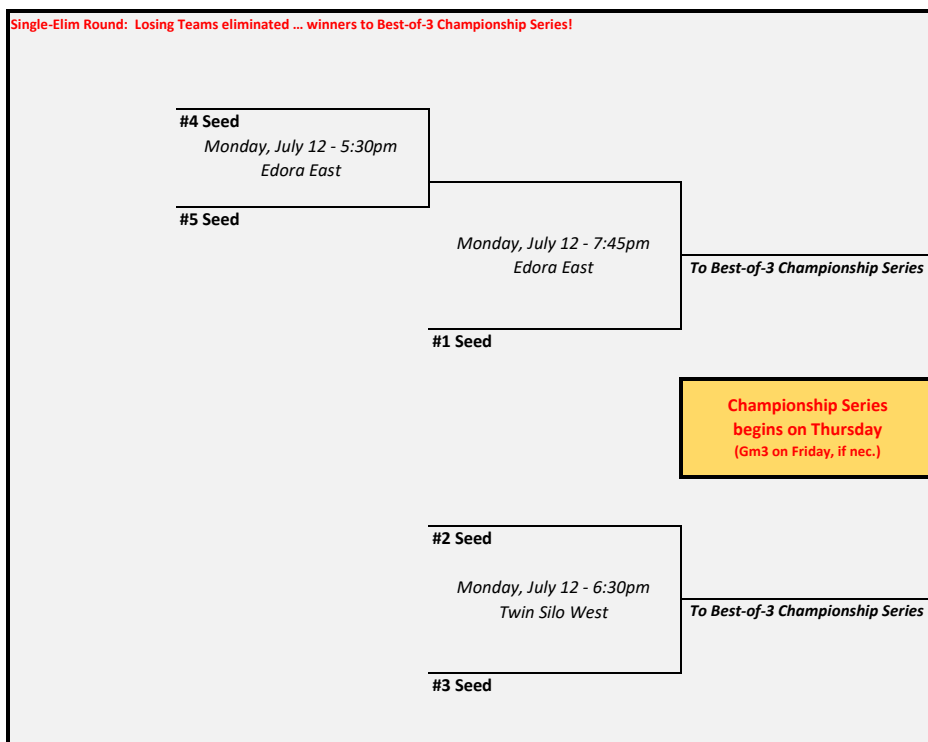

**Total for the entire playoffs (Single & Series) can not exceed 8 innings.**

Single-Elim Round: Losing Teams eliminated ... winners to Best-of-3 Championship Series!

Best-of-3 Championship Series			
Better Seed is Home Team for Games 1 & 3			
Gm 1	Th, July 15	Edora East	5:30pm
Gm 2	Th, July 15	Edora East	7:45pm
Gm 3 (if nec)	Fri, July 16	Walker Field	5:30pm