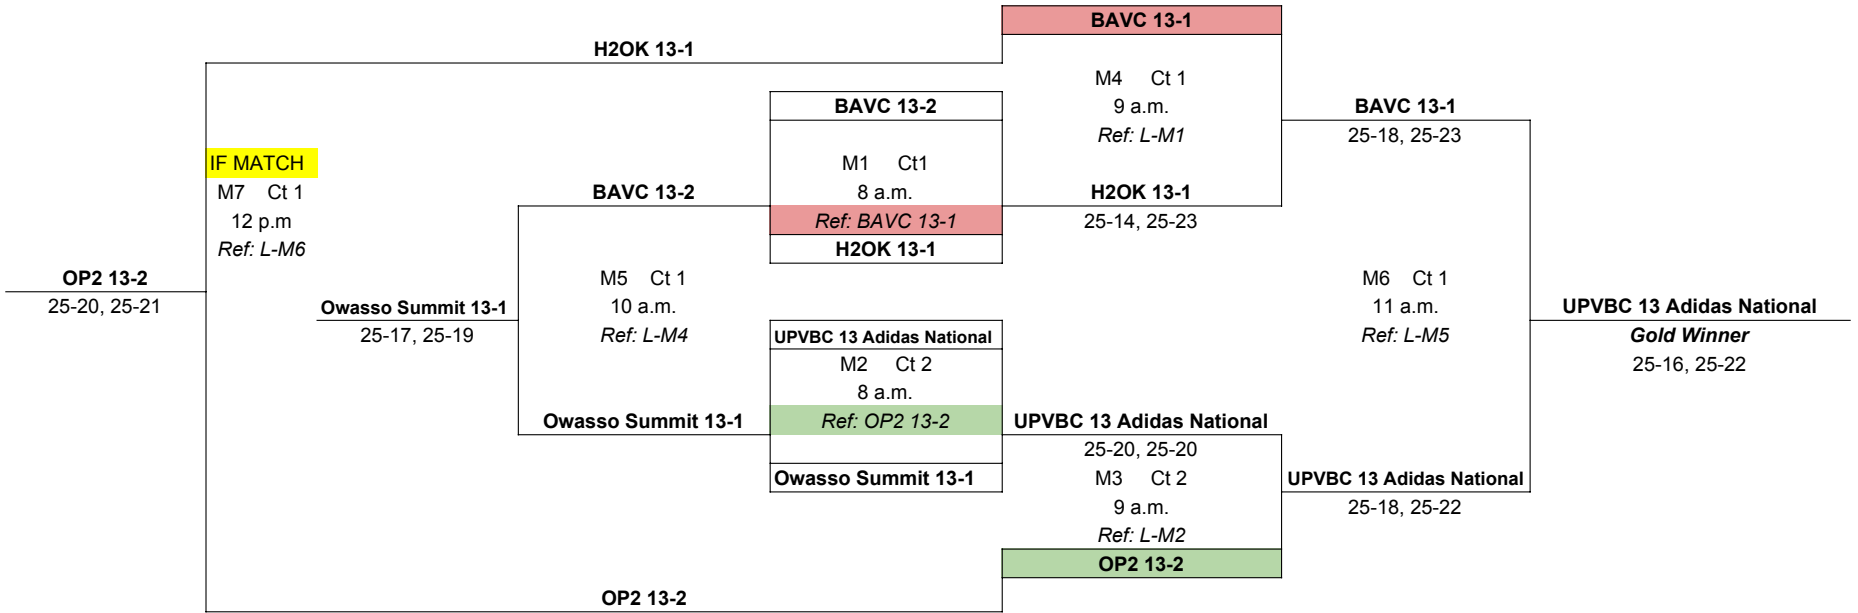

13 GOLD BRACKET - COURT 1 & 2 at Titan - 8 A.M. START
6 Teams

IF MATCH: MATCH IS ONLY PLAYED IF 1st POOL A OR 1st POOL B LOSES

Losing team typically Refs next match
 Means Ref match before yours

13's Silver Bracket - Titan - Courts 1 & 2 Start 1 p.m.
6 Teams

Losing team typically Refs next match
 Means Ref match before yours
 Winning teams might have to Ref Sunday