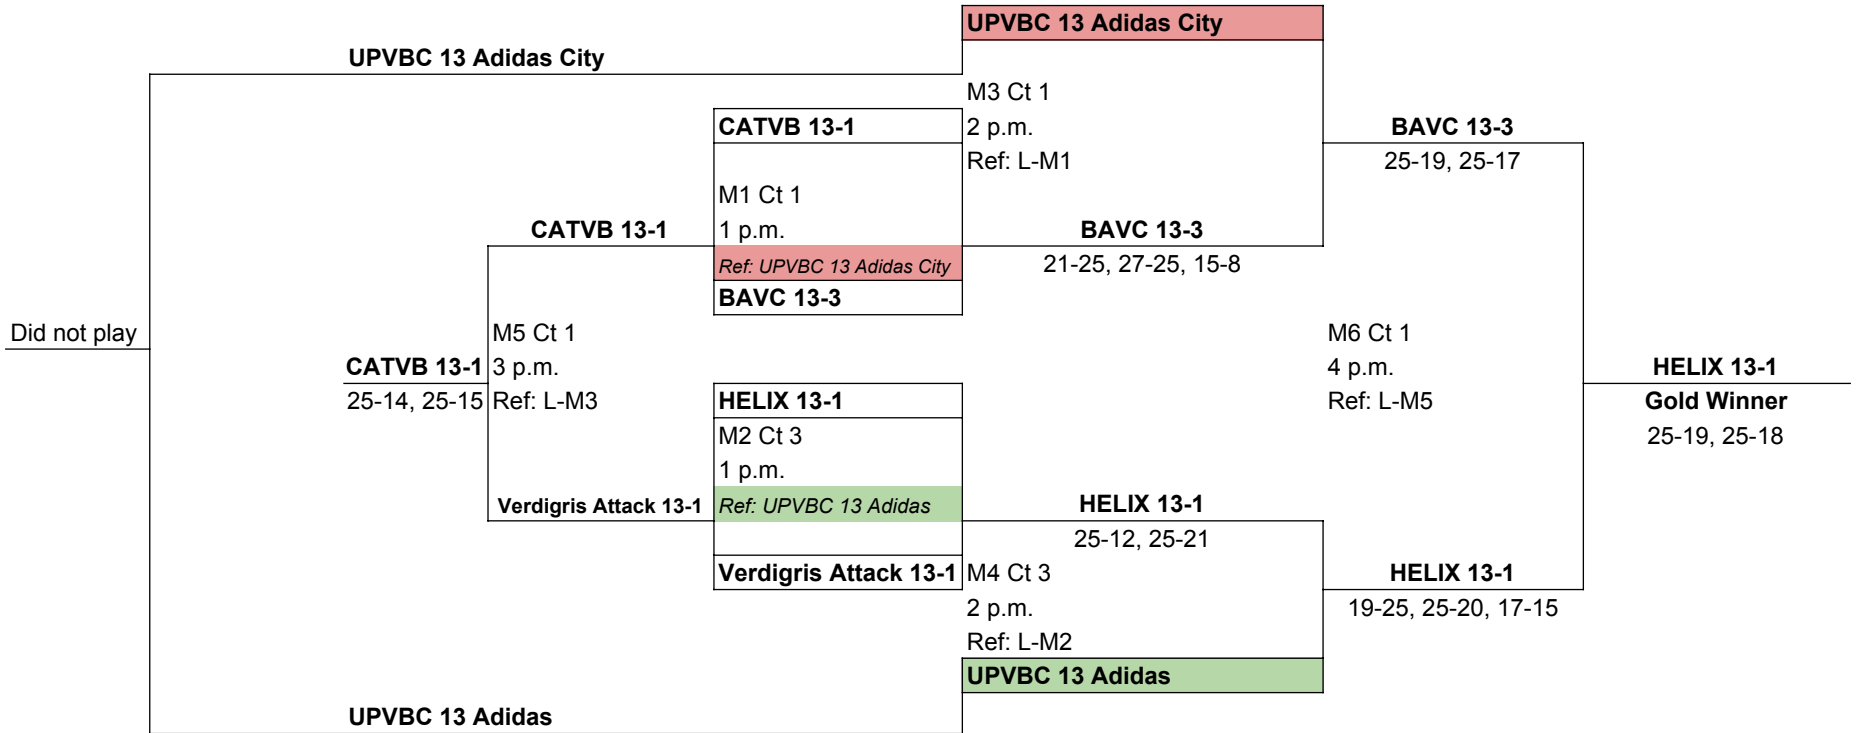

13 GOLD BRACKET - COURT 1 & 2 at Titan - 8 A.M. START
6 Teams

IF MATCH: MATCH IS ONLY PLAYED IF 1st POOL A OR 1st POOL B LOSES

Losing team typically Refs next match
 Means Ref match before yours

13's Silver Bracket - Titan - Courts 1 & 2 Start 1 p.m.
6 Teams

Losing team typically Refs next match
 Means Ref match before yours
 Winning teams might have to Ref Sunday