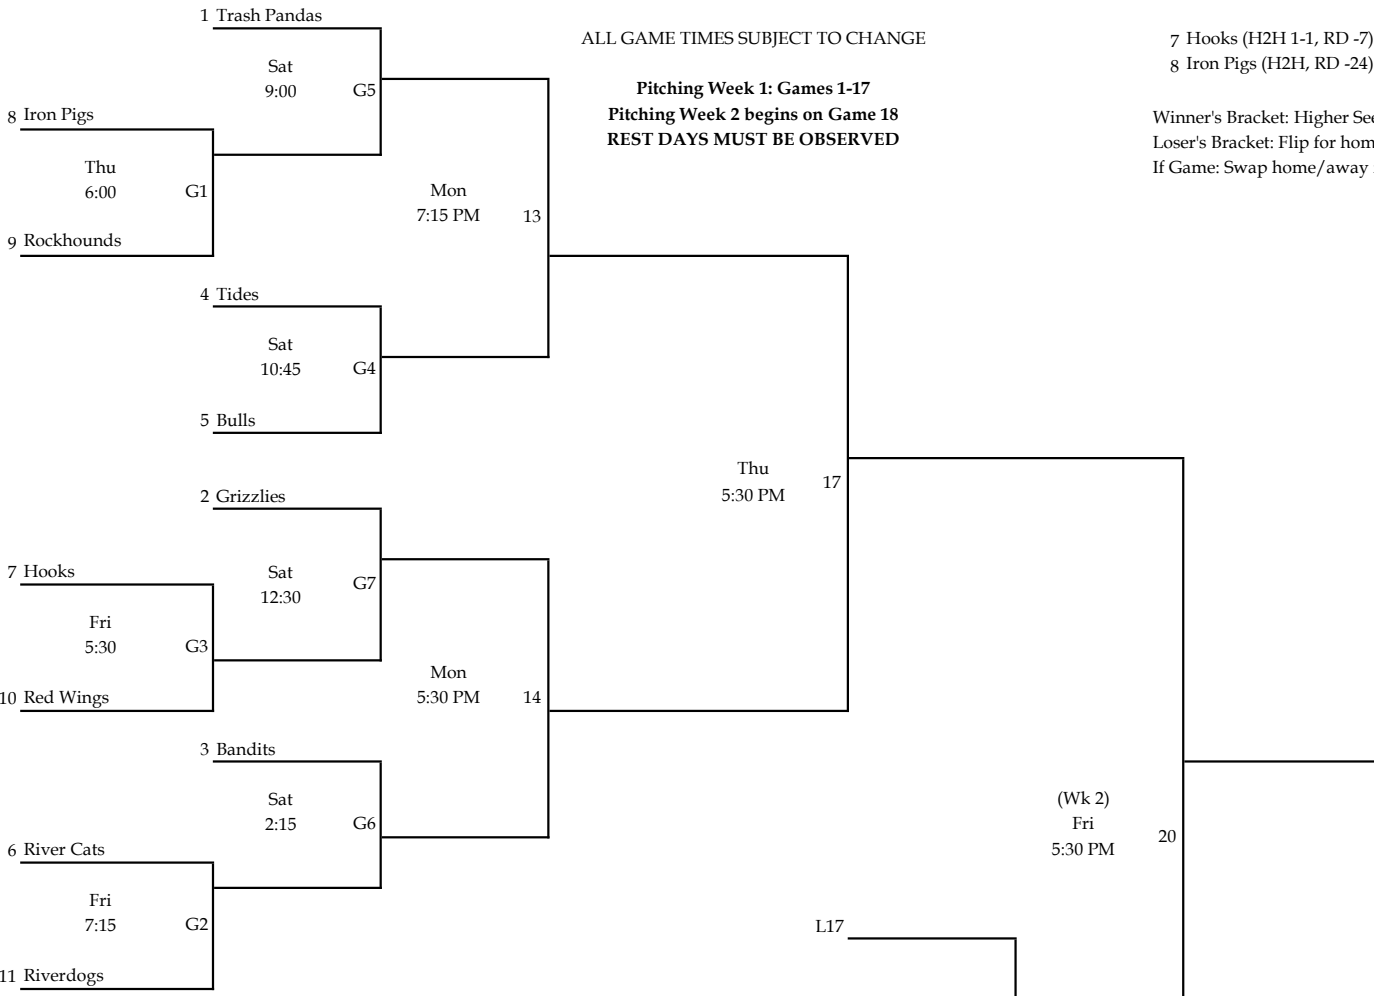

ALL GAME TIMES SUBJECT TO CHANGE

7 Hooks (H2H 1-1, RD -7)  
8 Iron Pigs (H2H, RD -24)

Winner's Bracket: Higher Seed choice home/away  
Loser's Bracket: Flip for home/away  
If Game: Swap home/away from Game 20

Loser's Bracket