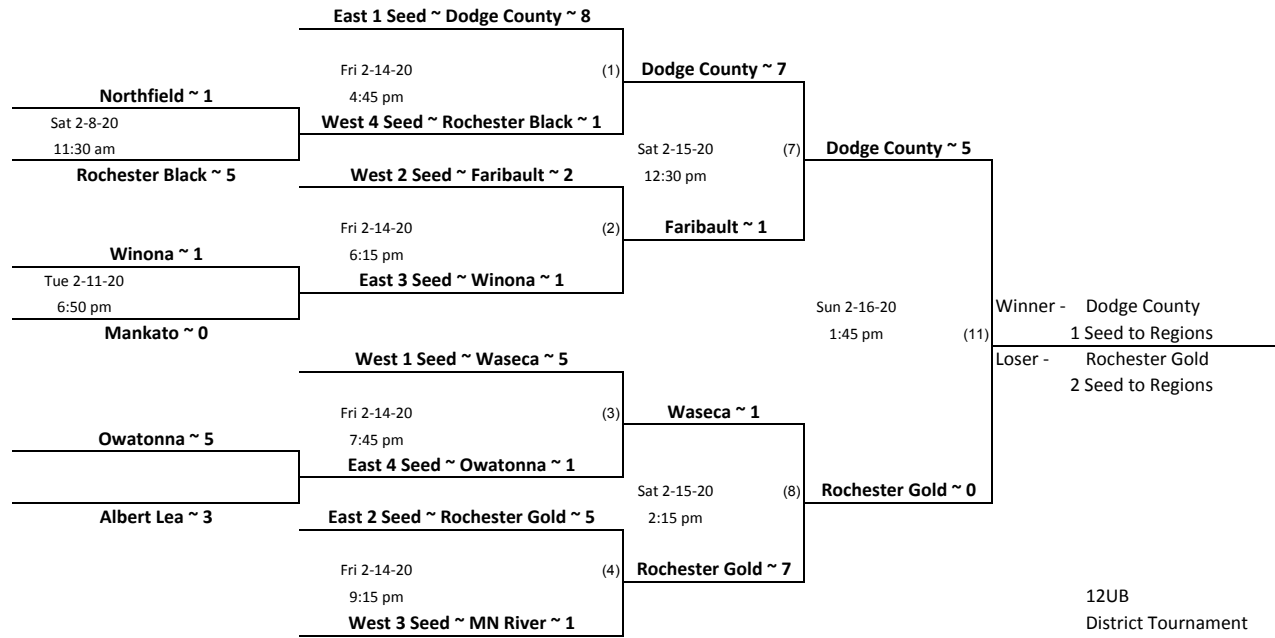

Minnesota Hockey District 9 12UB League Play-offs

Games played in Waseca at Waseca Ice Arena

The Highest Seed in Each Game is the Home Team (if same seed number, West seed will be the home team)

12UB
District Tournament
Location: Waseca Ice Arena
Director: Erin Edwards
erinedwards53@gmail.com
507-521-1296

Playback Bracket