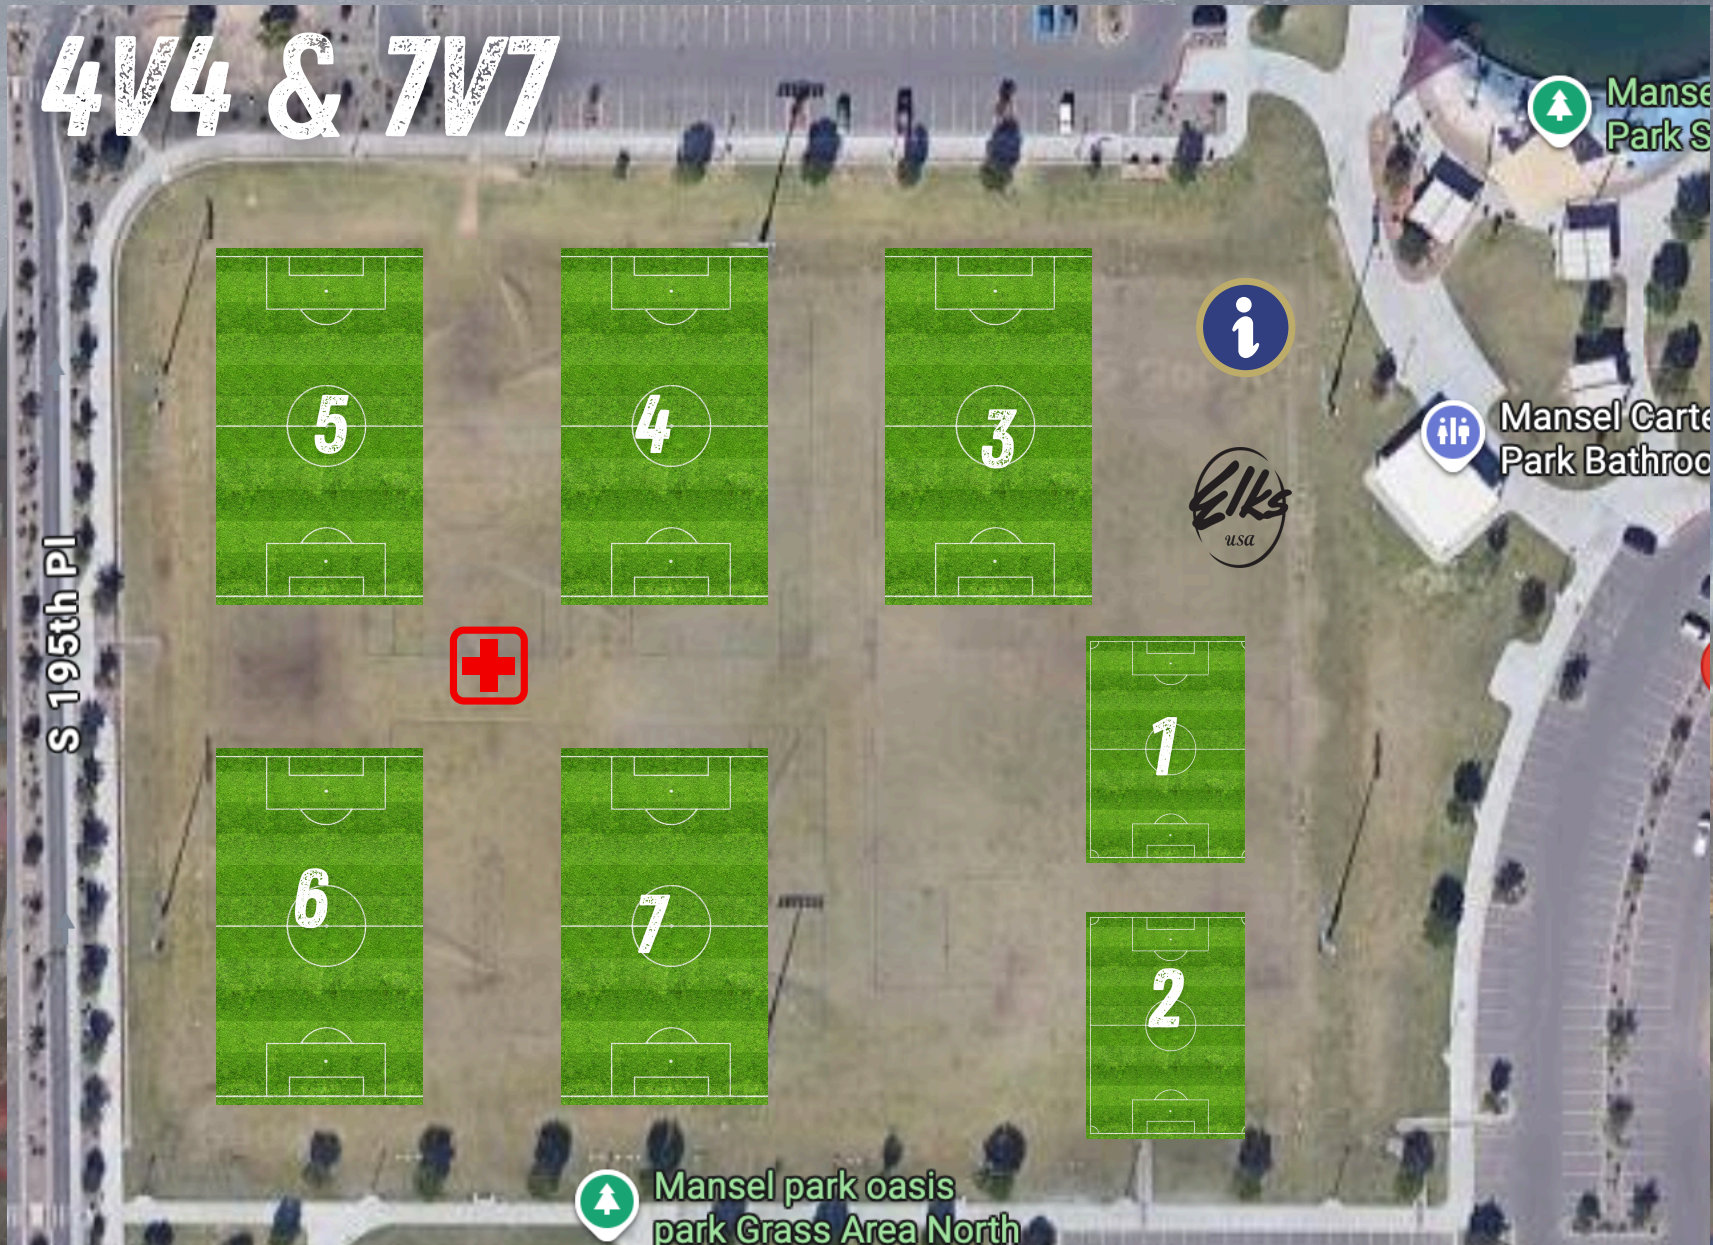

9V9

Parking limited. Not parking in gravel or landscape as the town will tow.

MANSEL CARTER

19535 E APPLEBY RD, QUEEN CREEK, AZ 85142

NOS SANTOS COMPLEX

12347 S SOSSAMAN RD, MESA, AZ 85212

11V11 & 9V9

FIELD 1

FIELD 2

FIELD 3

FIELD 4

ENTRANCE

CONCESSION
BATHROOMS

4 v 4

4 v 4

7 v 7