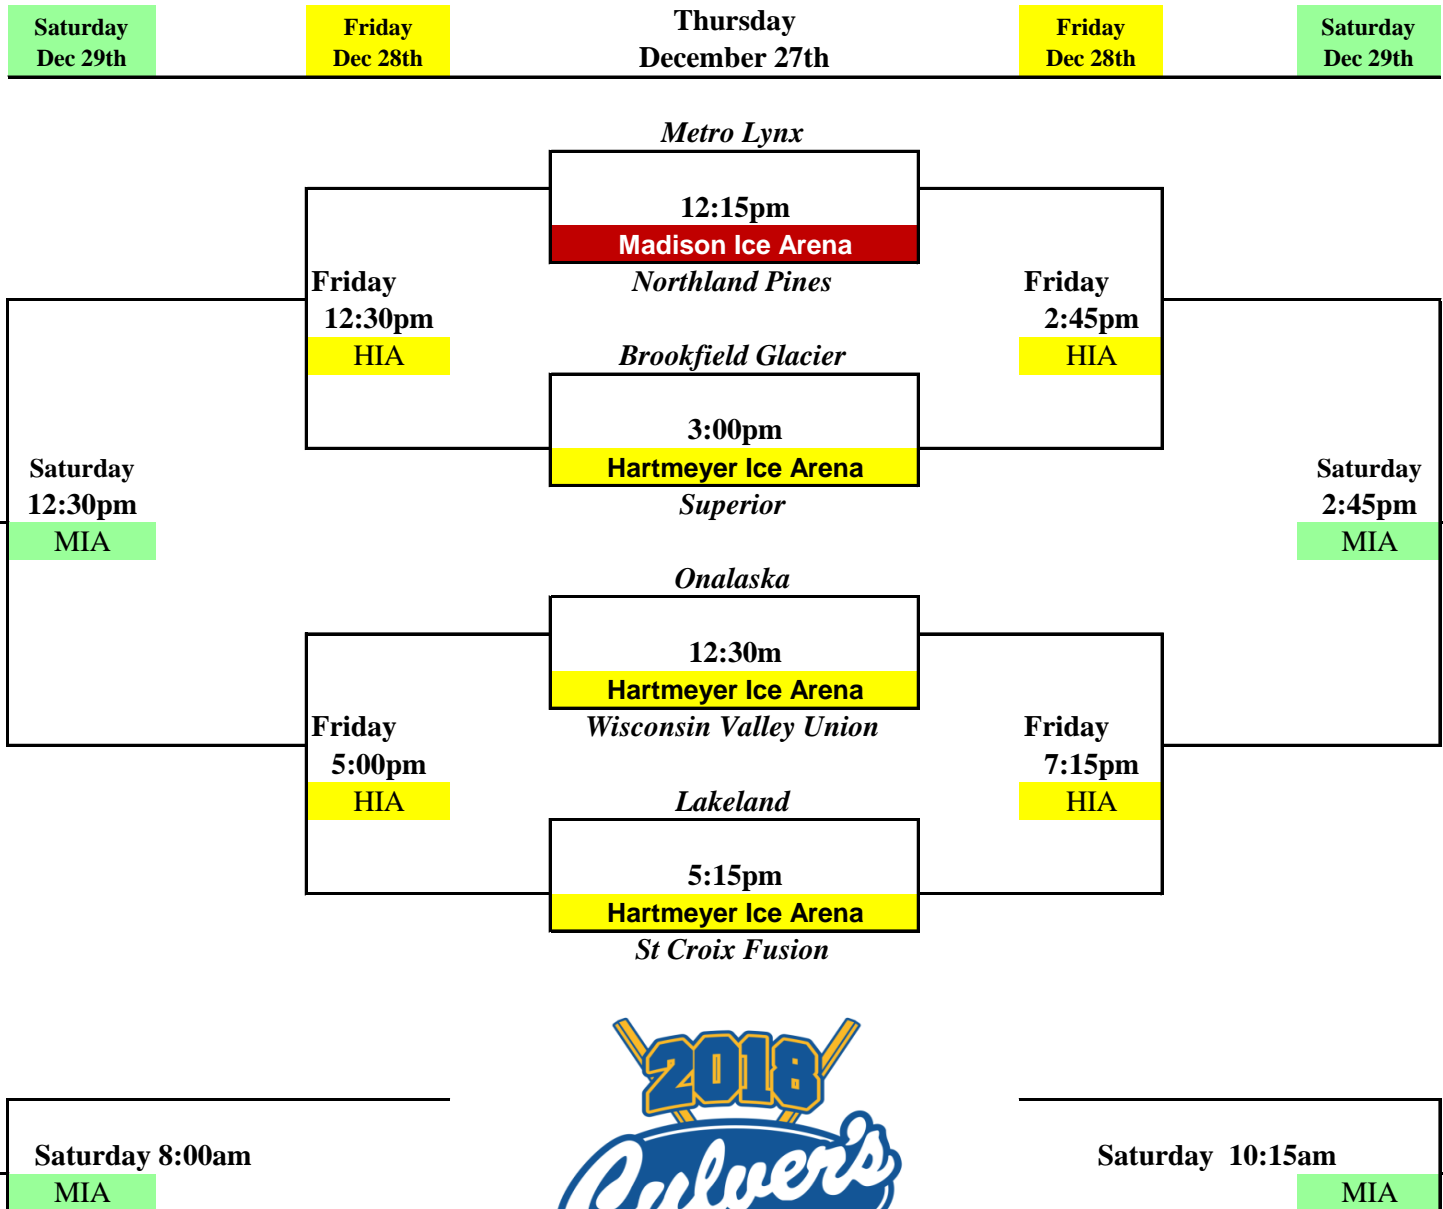

# 2018 Culvers Cup High School Hockey Tournament - Girls Varsity Division

Madison Ice Arena - 725 Forward Drive

Hartmeyer Ice Arena - 1834 Commercial Ave