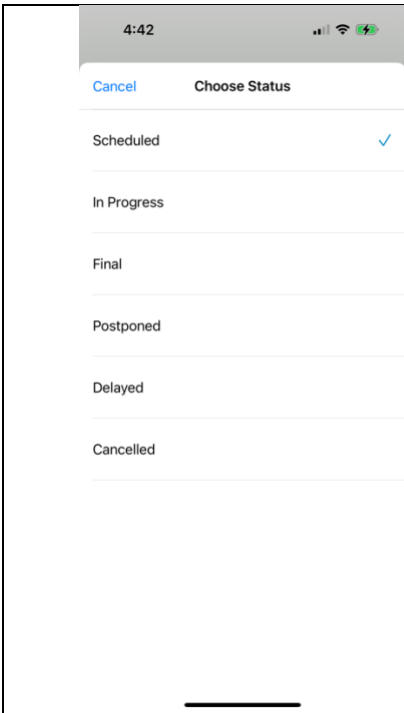

Canceling Games in INGLA – On The App

Choose Status will appear. Click on "Cancelled".