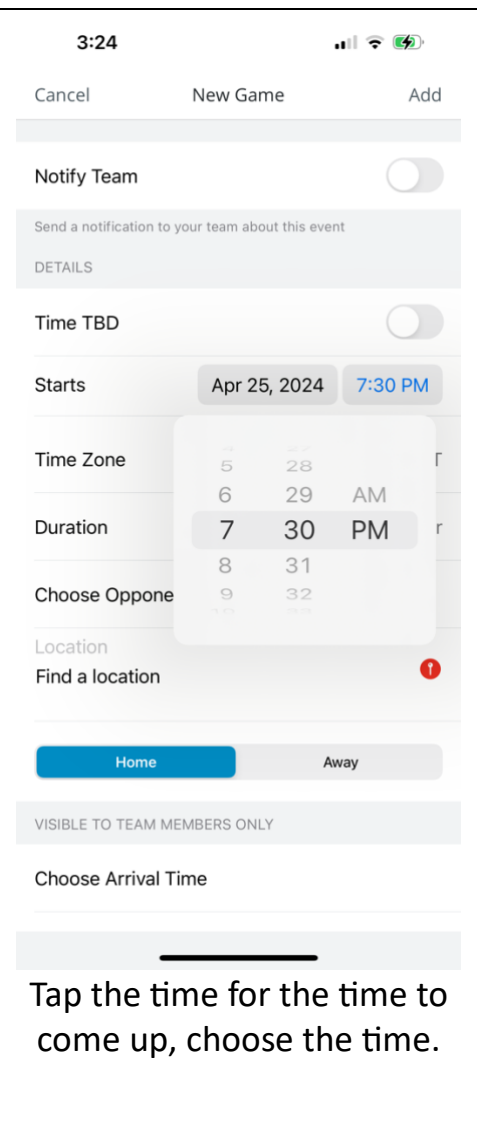

Scheduling Games in INGLA – On the App