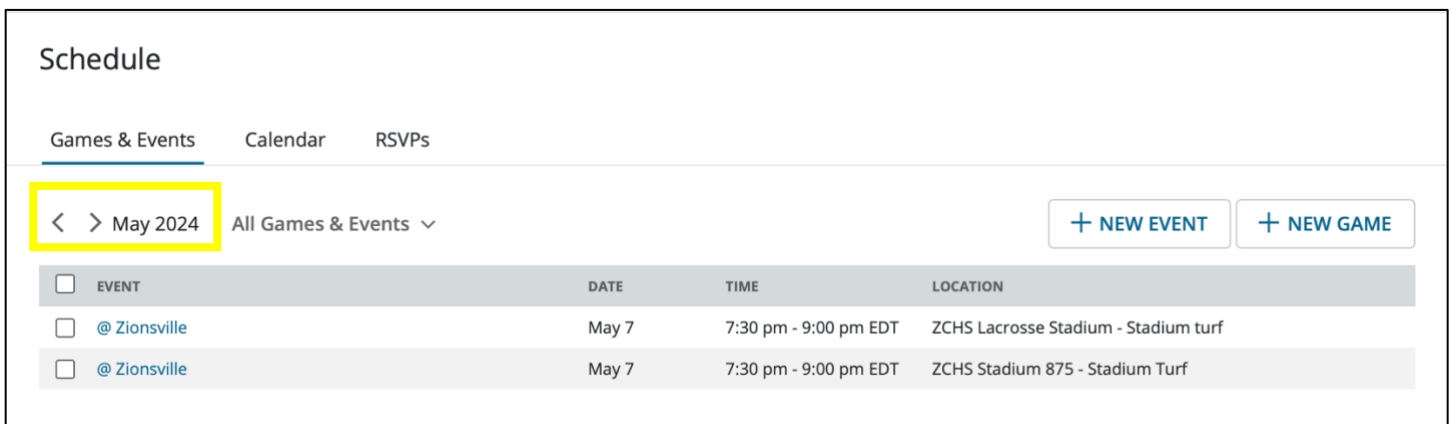

Use the directional arrow to get to the month of the game you are wanting to delete.