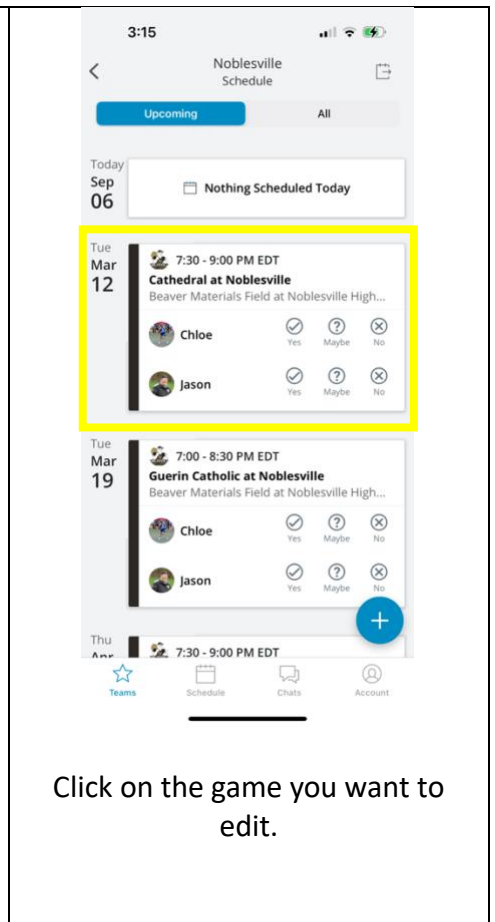

Click on the game you want to edit.