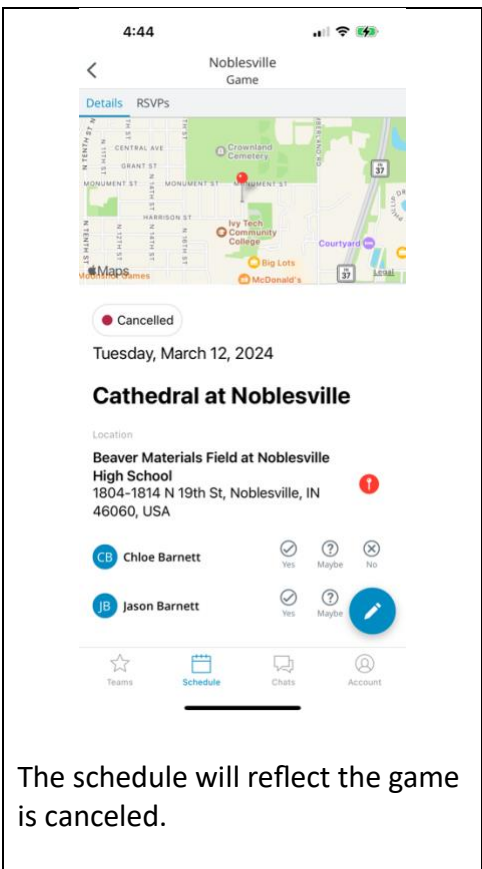

The schedule will reflect the game is canceled.