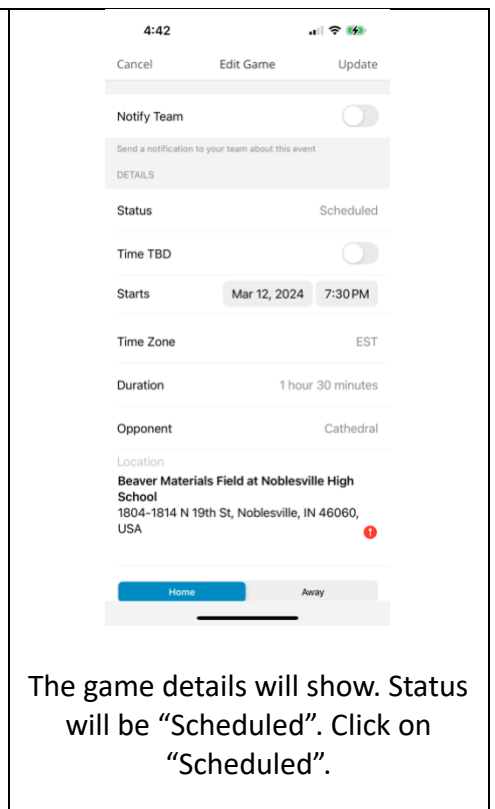

The selected game will show, there will be an edit button (circle with a pencil) in the bottom right corner. Click the "Edit" button.

The screen will change. Click the "Edit" button (the word or pencil) again.