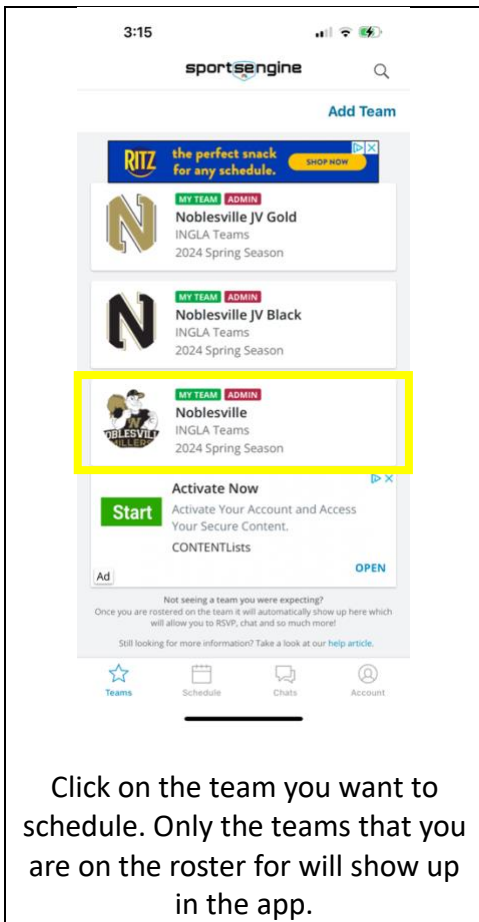

Canceling Games in INGLA – On The App

Click on the team you want to schedule. Only the teams that you are on the roster for will show up in the app.