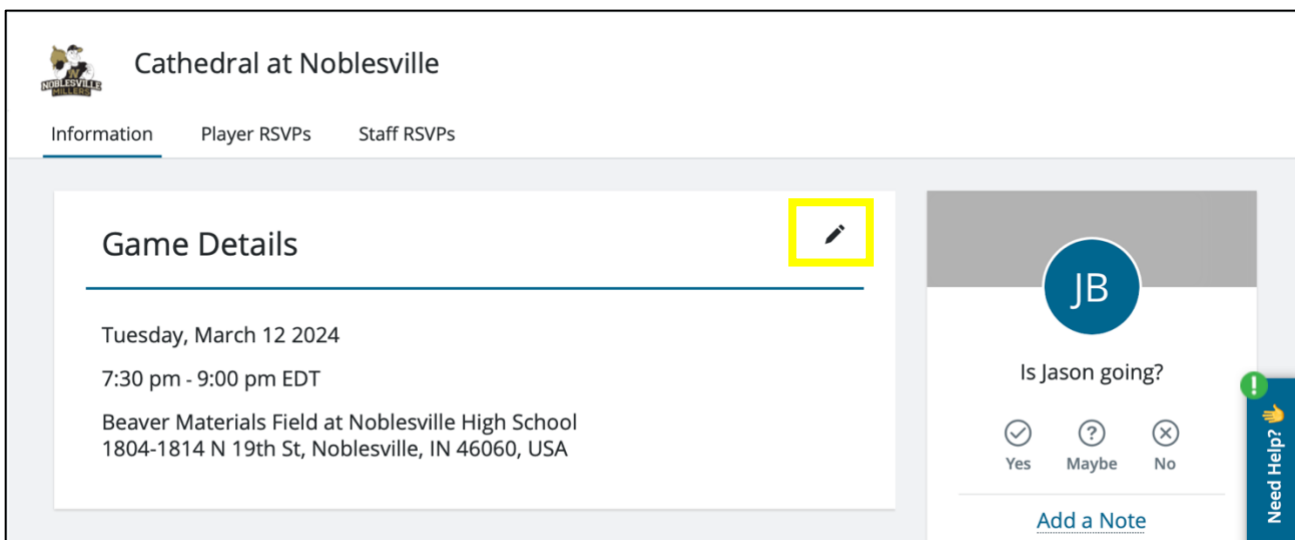

Game Details will open up. Click the “Edit” pencil.