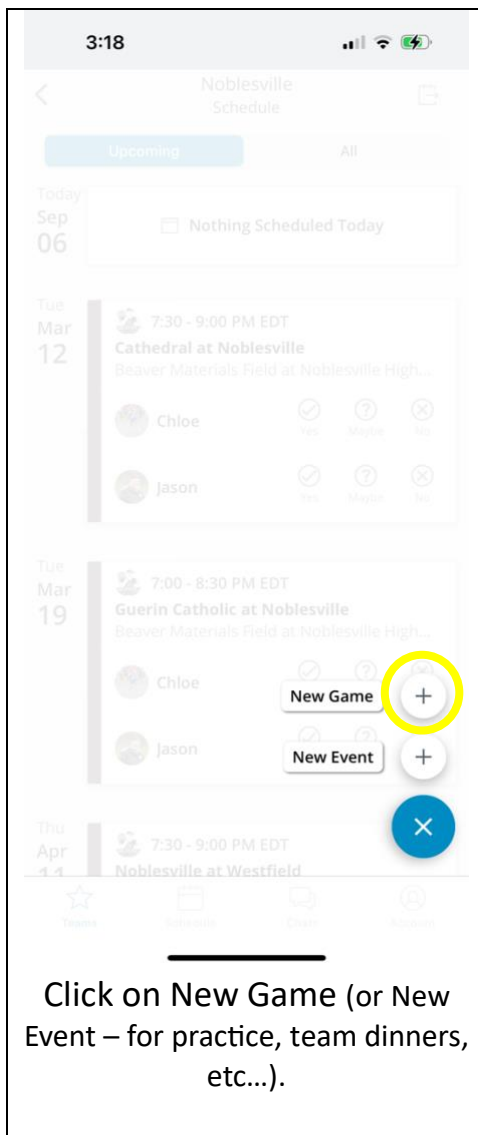

Scheduling Games in INGLA – On the App