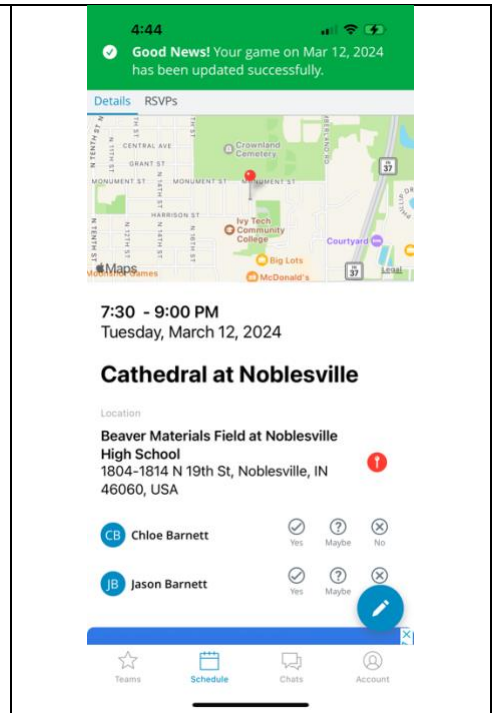

A notification will show indicating the schedule has been updated.