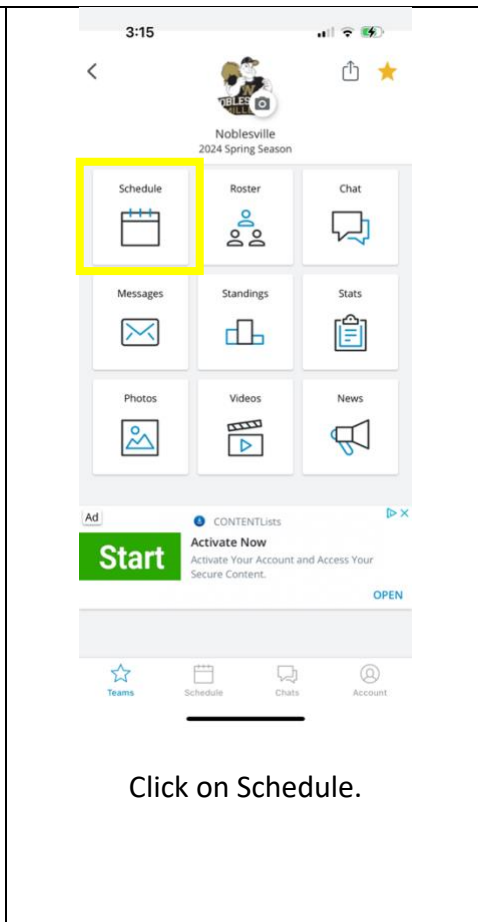

Click on Schedule.