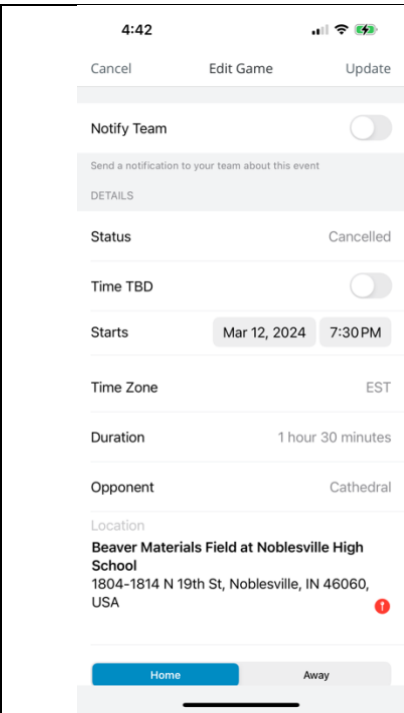

Status will show canceled. To finish, click "Update".