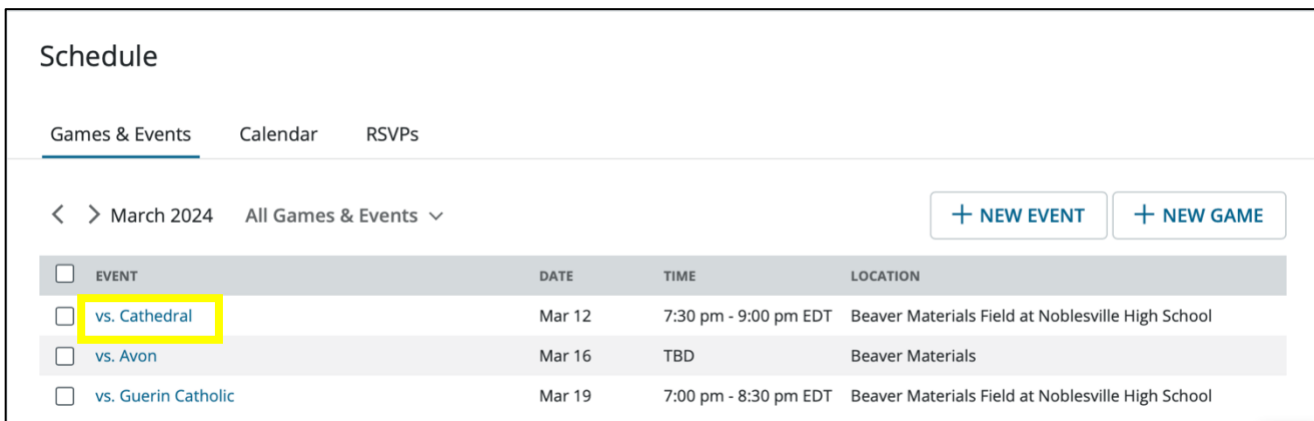

Click on the game (name of the opposing team) that needs to be canceled.