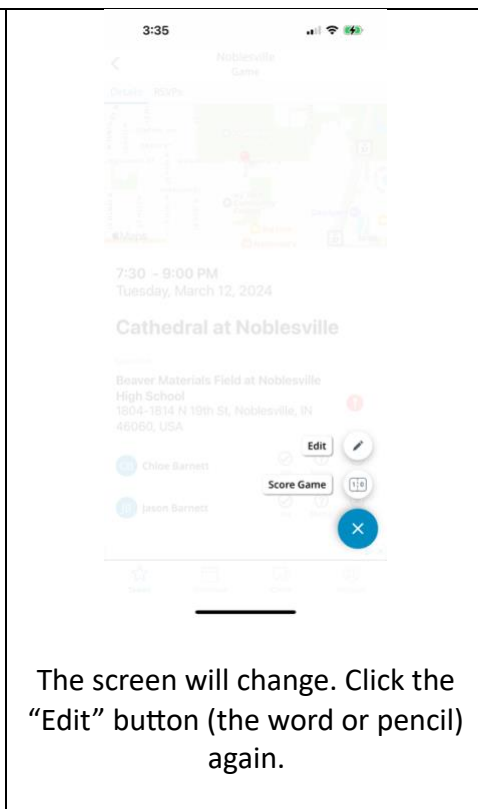

The selected game will show, there will be an edit button (circle with a pencil) in the bottom right corner. Click the "Edit" button.

The screen will change. Click the "Edit" button (the word or pencil) again.