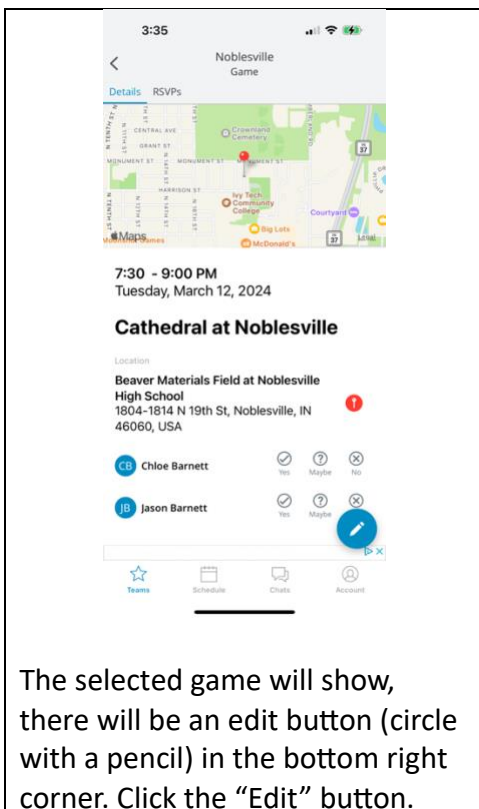

The selected game will show, there will be an edit button (circle with a pencil) in the bottom right corner. Click the "Edit" button.

The screen will change. Click the "Edit" button (the word or pencil) again.