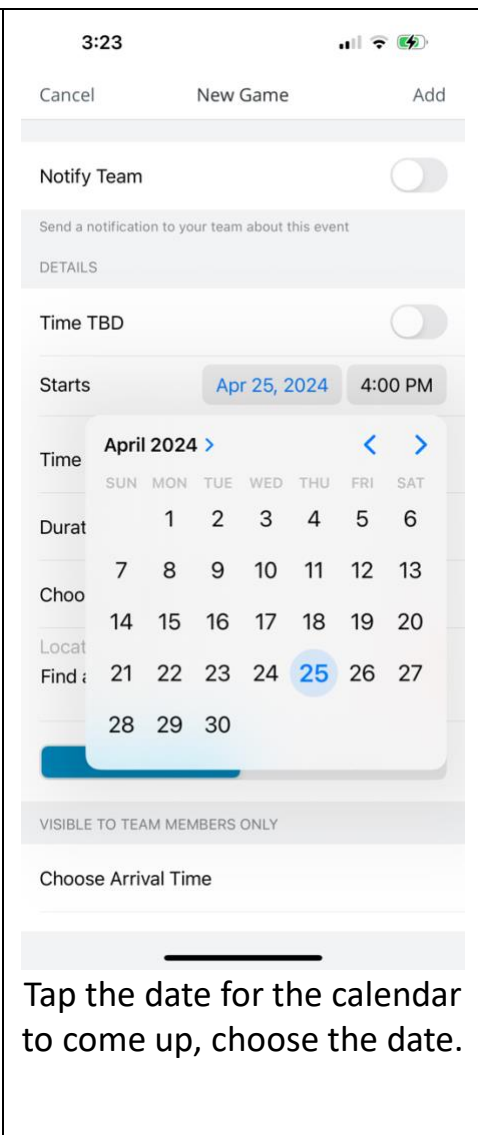

Scheduling Games in INGLA – On the App