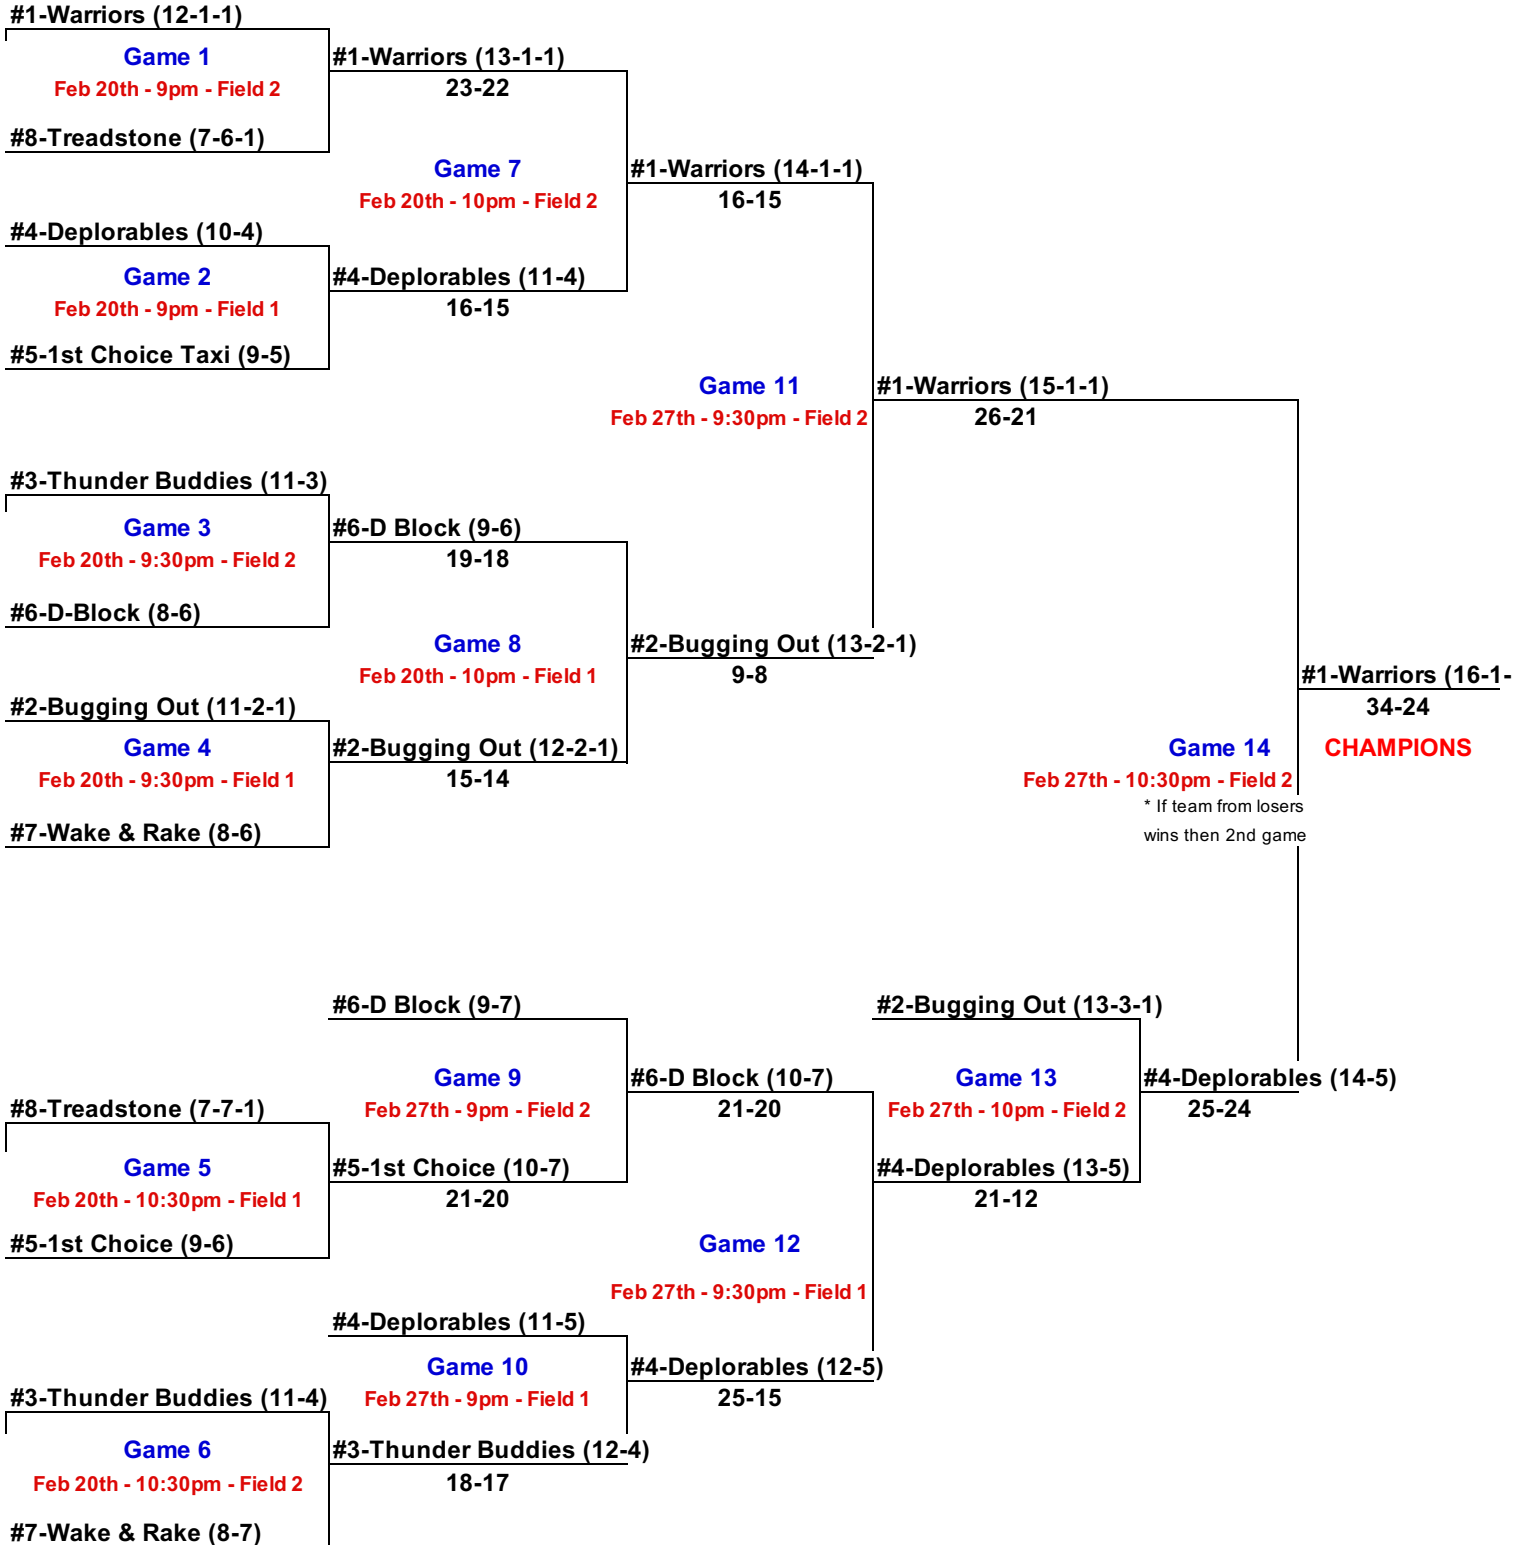

2022 Double AA Sports - "A" Bracket - Winter League

1)