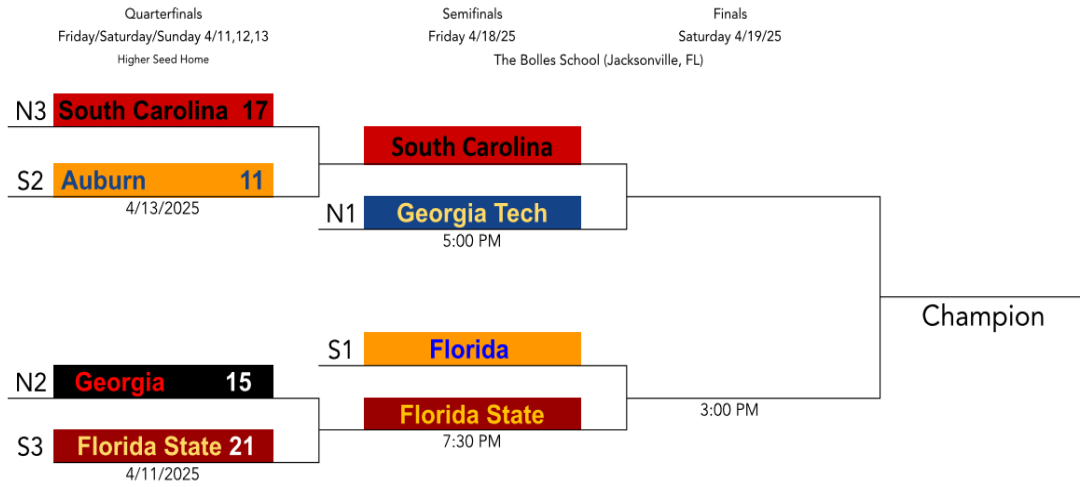

D2 South - 1 Seed - Florida Atlantic University

Roster - <https://mcla.us/admin/rosters/2025-florida-atlantic/players>

D2 South - 2 Seed - Florida Gulf Coast University

Roster - <https://mcla.us/admin/rosters/2025-florida-gulf-coast/players>

EPOCH[®]

LACROSSE

**BARDOWN
LACROSSE**

Sallee
Promotions, Inc.

H **HOMETOWN**
T I C K E T I N G

YT: @DNF_ADV_SPORTS
IG: DNF_ADV

2025 D1 Championship

2025 D2 Championship