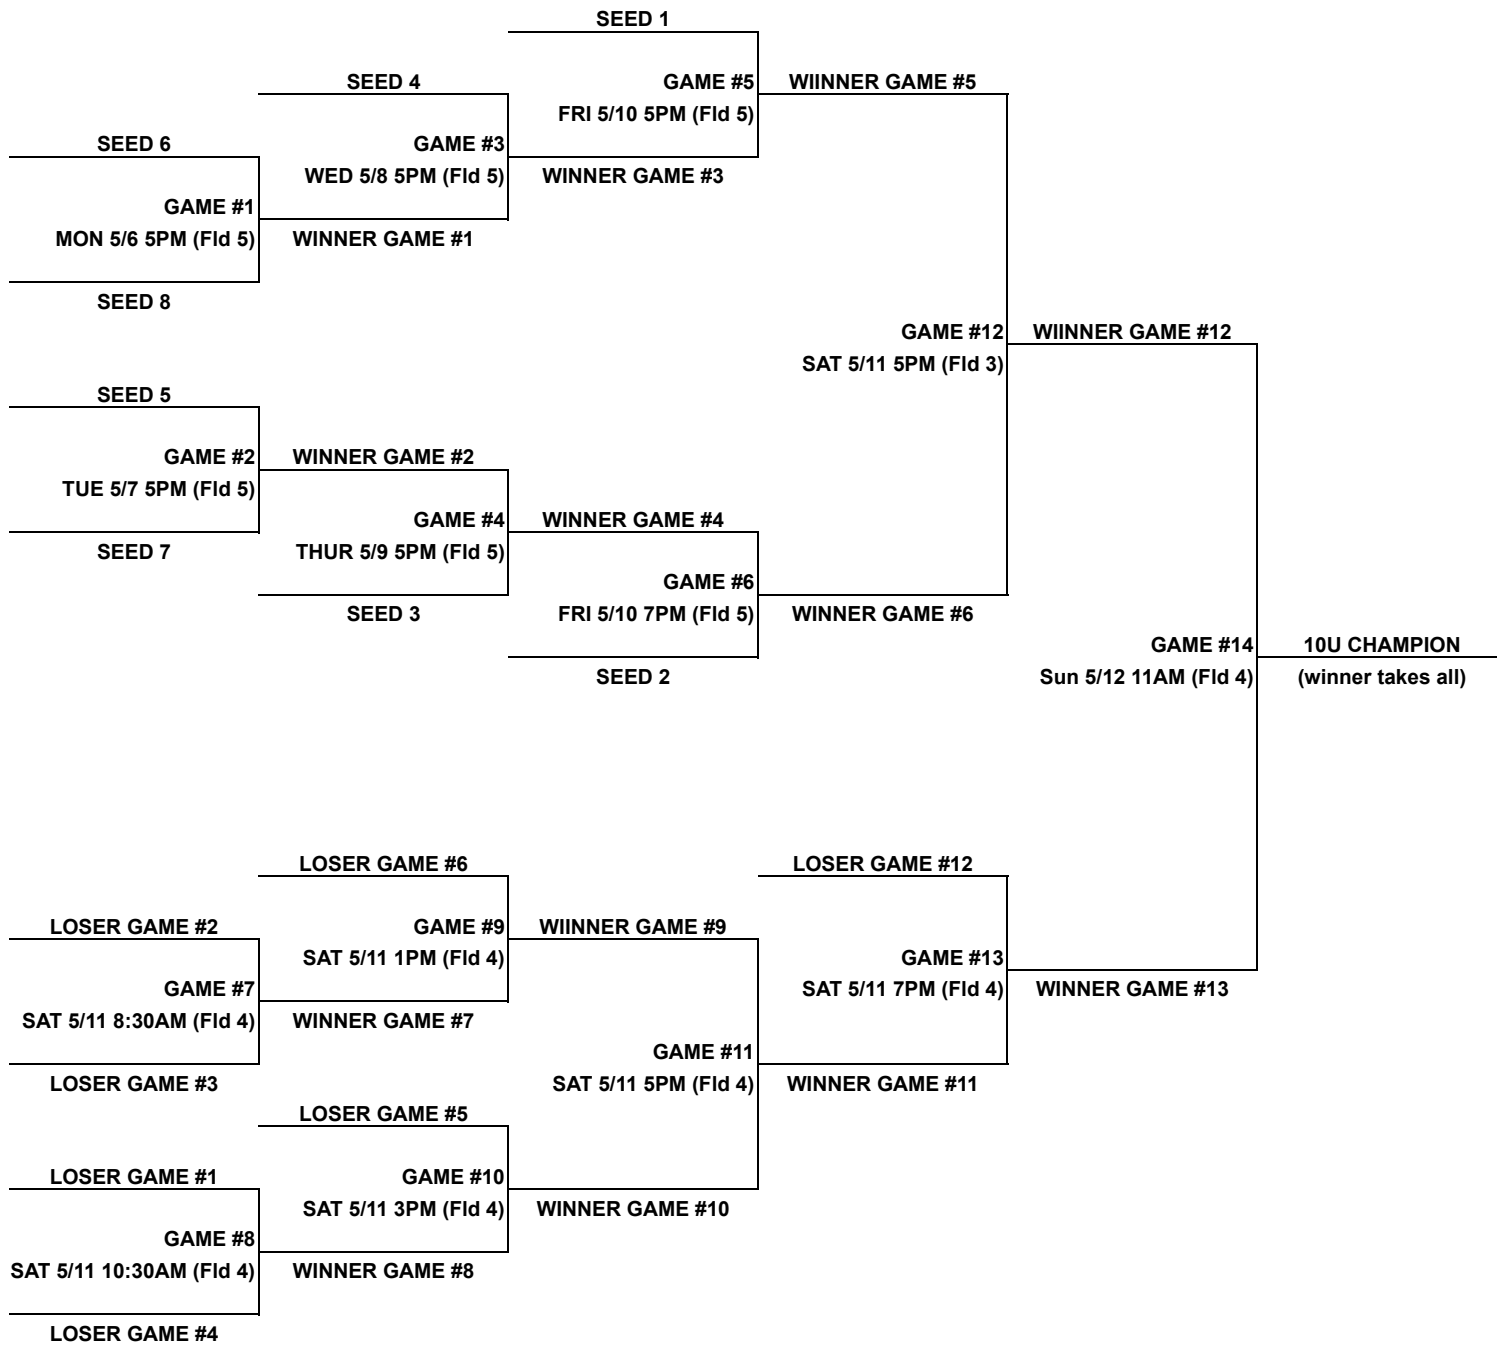

10U LAYBS Softball Championship Tournament 2019

TOURNAMENT RULES

- 1) Higher seed is the Home Team throughout
- 2) Double-elimination is in effect EXCEPT for the championship game, which is winner-takes-all
- 3) Time limit is 1 hr 30 min "No New Inning", 1 hr 45 min "Drop Dead" (except for Championship Game -- see Rule #8 below)
- 4) Tiebreaker rules in effect if tied after 7 innings or if tied when time expires (whichever comes first)
- 5) 4-run rule is in effect innings 1-3, unlimited runs beginning in the 4th inning
- 6) ASA run ahead rule (mercy rule) in effect: 12 after 4 innings, 8 after 5 innings, etc.
- 7) Unlimited innings per pitcher
- 8) Championship game is untimed and will go full 7 innings (unless run ahead rule or tied after 7 innings)