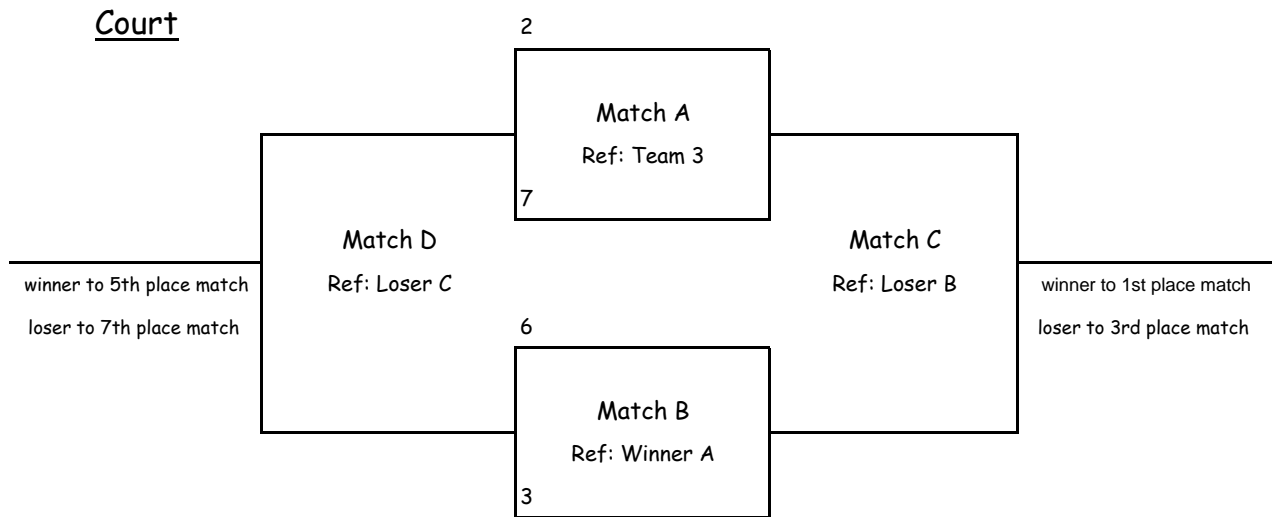

Arizona Region of USA Volleyball

Division:

Site:

Date:

<u>Court</u>					
Seed	Team	Matches Won	Matches Lost	Games Won	Games Lost
1					
4					
5					
Match 1		Match 2		Match 3	
1 vs 5		4 vs 5		1 vs 4	
____-____		____-____		____-____	
____-____		____-____		____-____	
____-____		____-____		____-____	
4 Refs		1 Refs		5 Refs	

All matches are best 2 of 3 games to 25, third game is to 15, if needed.

All ref assignments are listed within the match info.

All coaches must be available to assist their team with their referee and/or scorekeeping duties during their assignments.

The coach must be at the score table for all 16's and under teams.

All members of the ref crew for the match will meet with the R1 prior to the Match START.

The ref team will provide the scorer, libero tracker and score flipper for the table AND the R2 and two linesman on the court.

The ref crew members will not leave their positions until the match ends or relieved by their teammate.

Position Round

Court	3rd Place Match	1st Place Match	Court	7th Place Match	5th Place Match
	Playoff Match 1 Pool #2 vs L of C	Playoff Match 3 Pool #1 vs W of C		Playoff Match 2 Pool #3 vs L of D	Playoff Match 4 W of 7th vs W of D
1st	____-____	____-____	5th	____-____	____-____
2nd	____-____	____-____	6th	____-____	____-____
3rd	____-____	____-____	7th	____-____	____-____
4th	Ref: Winner of C	Ref: Loser 3rd Pl Match	8th None	W of D Refs	7th Place Refs