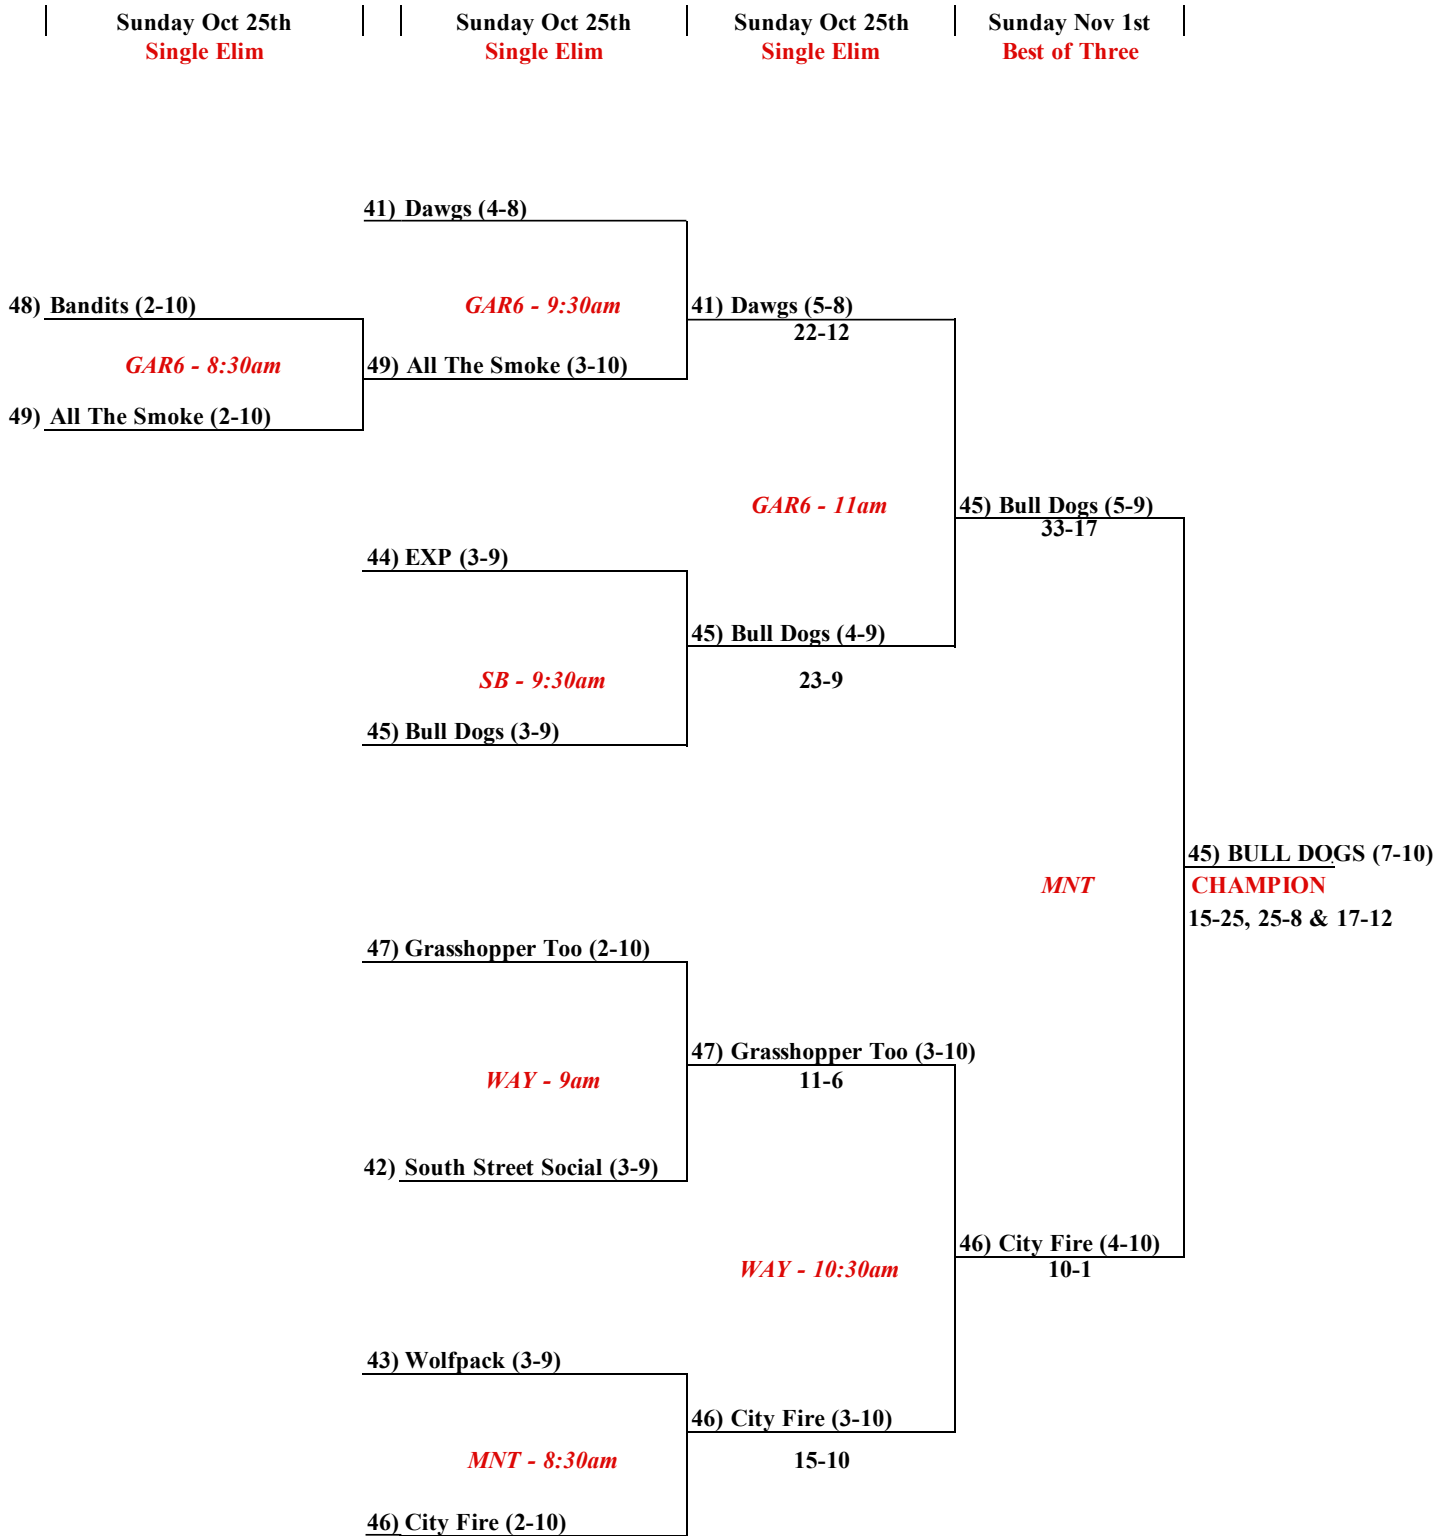

2020 Double AA Sports "D" FALL Playoff Bracket

- All rounds are Single Elimination until the FINALS then Best of Three with higher seed home in games 1 & 3
- Umpires will have softballs for all playoff games