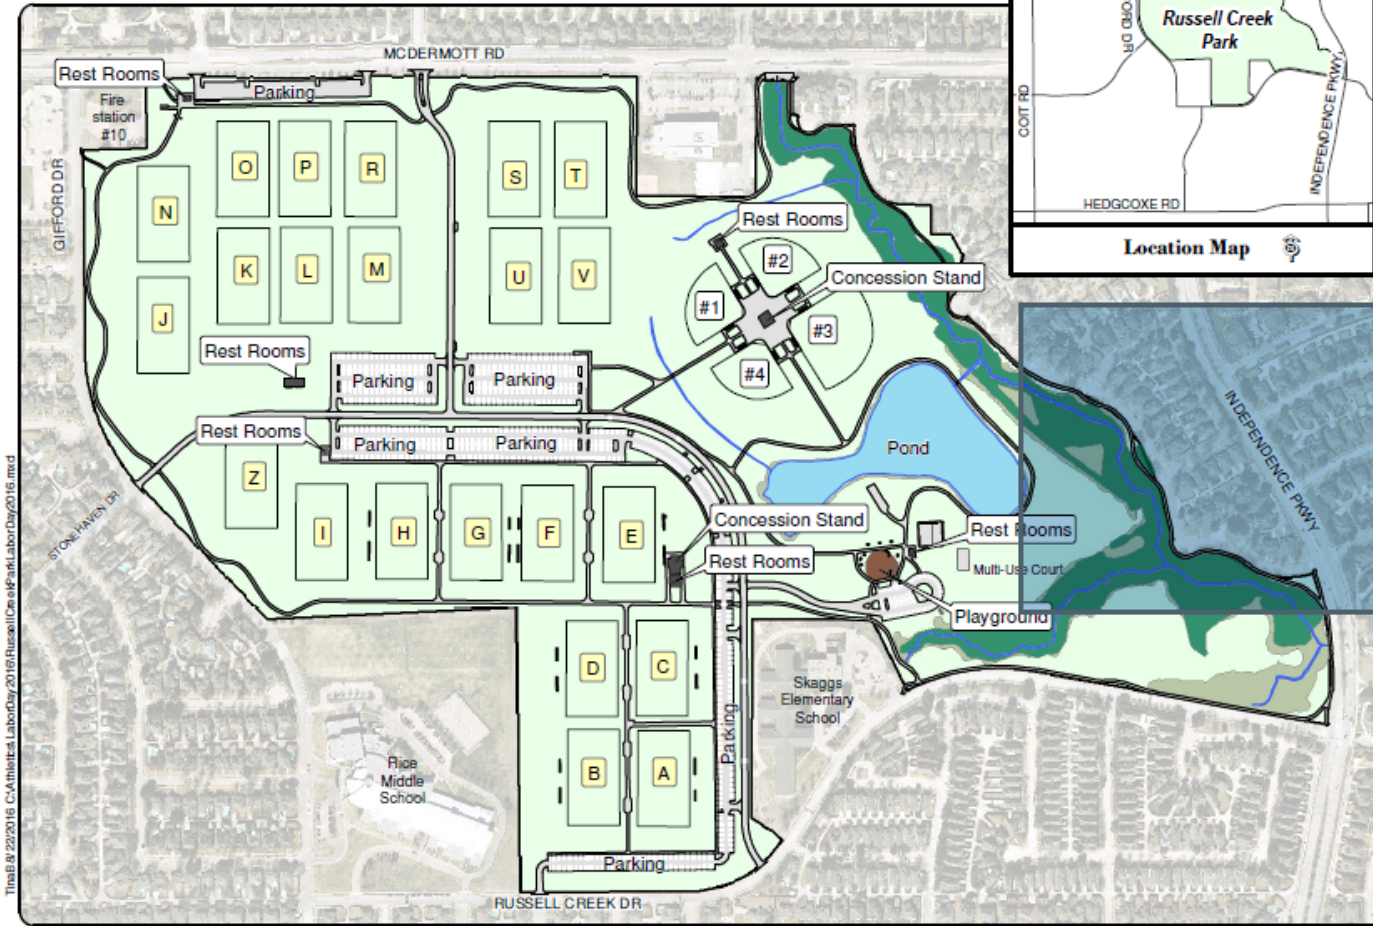

Plano Labor Day Invitational Soccer 2016
Russell Creek Park
3500 McDermott Road

Note: This map is for abstract purposes only. Map is void after Nov. 13, 2016.
*Field use by schedule or reservation only.

Parking is limited...Please carpool.
Thank you for not parking on streets and respecting neighborhood integrity.