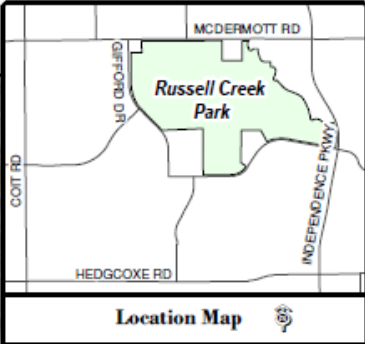

Plano Labor Day Invitational Soccer 2016
Russell Creek Park
3500 McDermott Road

Note: This map is for abstract purposes only. Map is void after Nov. 13, 2016.
*Field use by schedule or reservation only.

Parking is limited...Please carpool.
Thank you for not parking on streets and respecting neighborhood integrity.