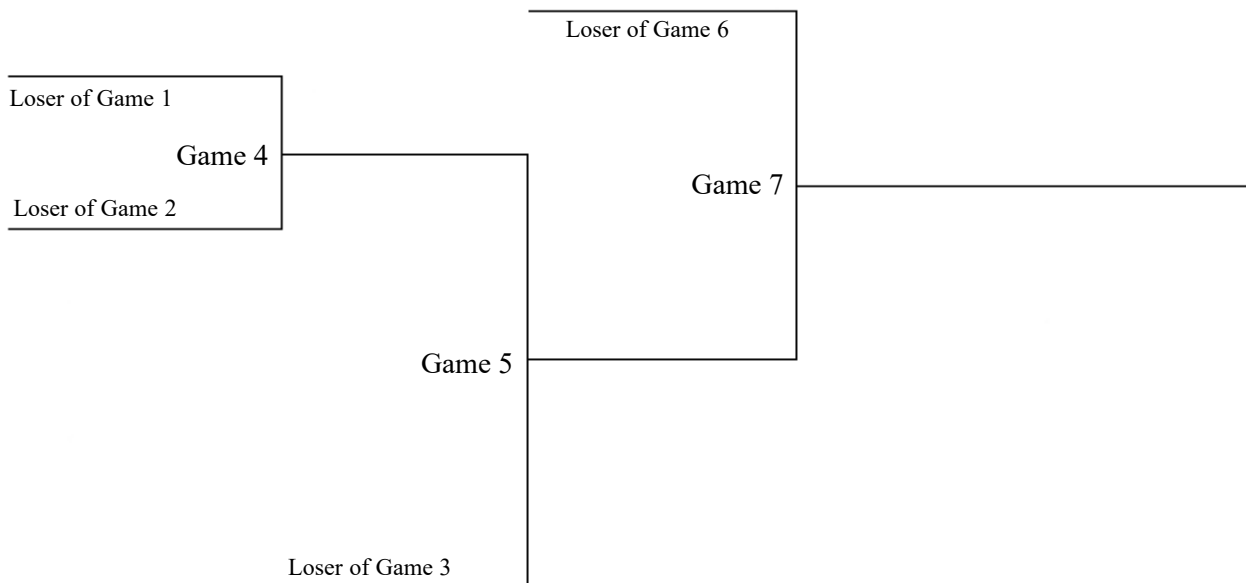

5 Team Double Elimination

Winner's Bracket

Loser's Bracket

*Championship and other single elimination games cannot end in a tie. If the game is tied at the end of regulation, the teams will play two 5-minute periods. If the game is tied at the end of both overtime periods, the game will be decided by kicks from the penalty mark, following the USSF rules.