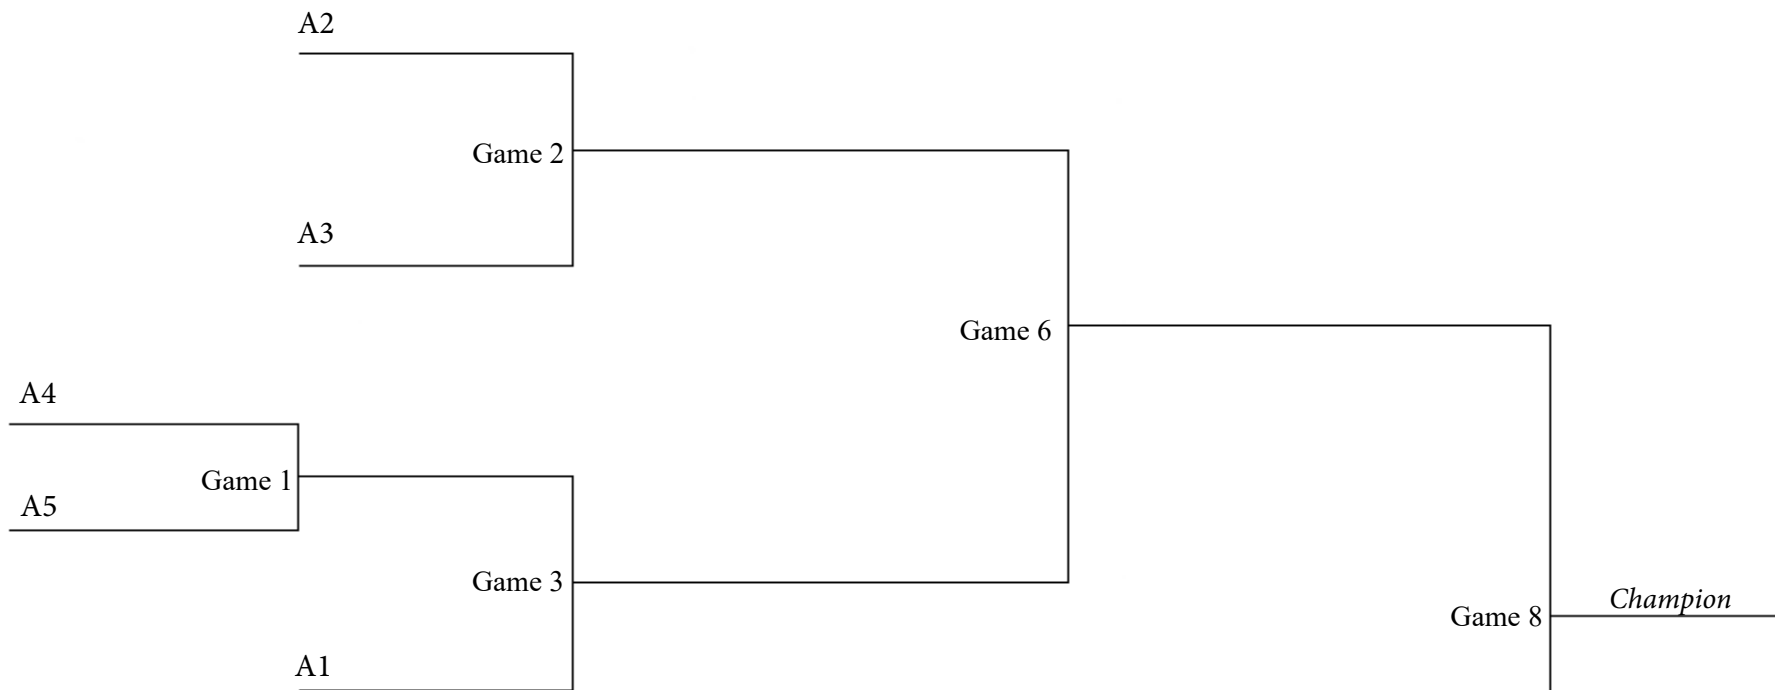

5 Team Double Elimination

Winner's Bracket

Loser's Bracket

*Championship and other single elimination games cannot end in a tie. If the game is tied at the end of regulation, the teams will play two 5-minute periods. If the game is tied at the end of both overtime periods, the game will be decided by kicks from the penalty mark, following the USSF rules.