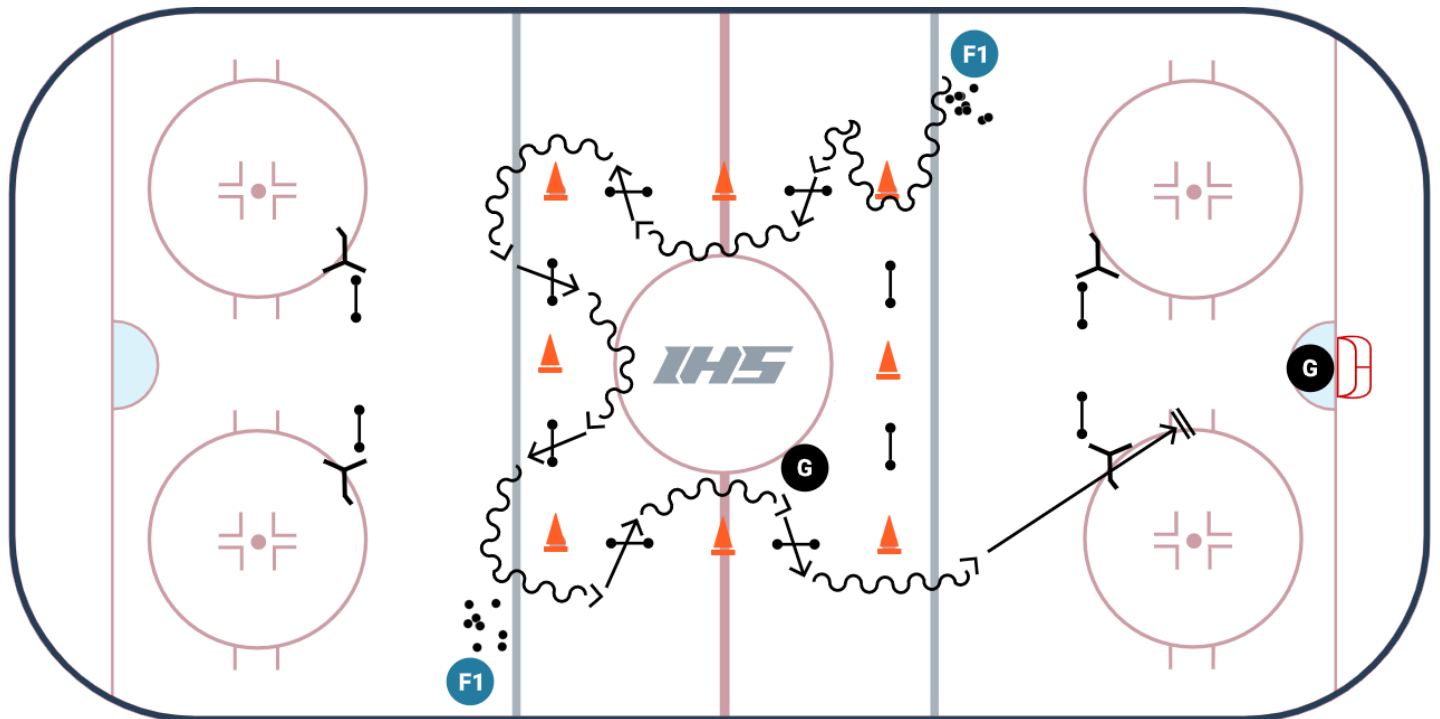

# Edgeboss Neutral Zone Stickhandle and Attack

Pucks start at blue lines on opposite side of the ice. Skaters go simultaneously making a U shape alternating from backhand to forehand and forehand to backhand at each edgeboss.