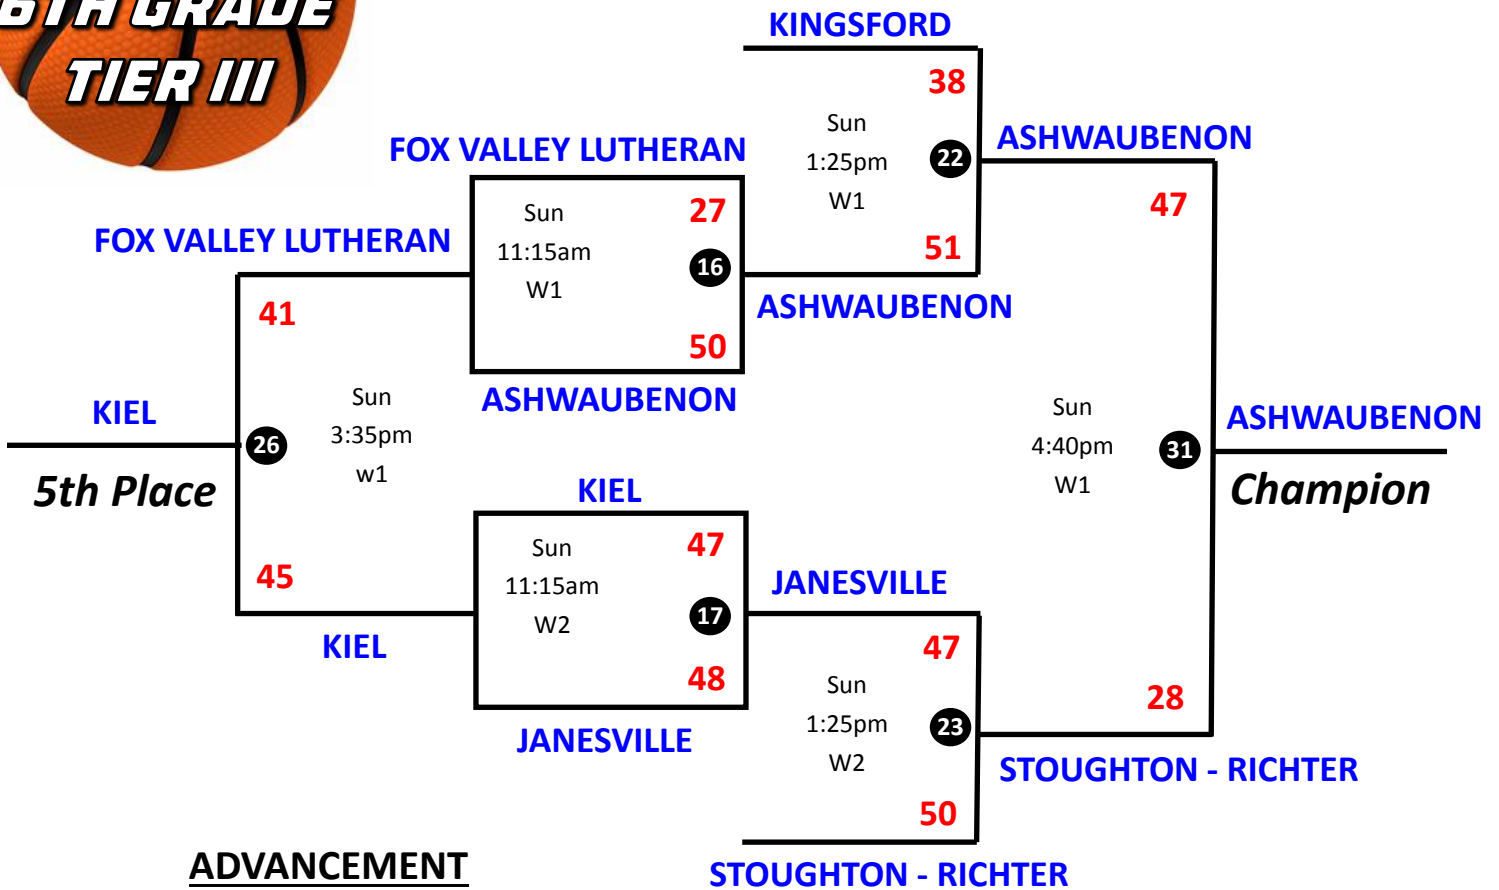

Championship Bracket

- All teams will play two Pool Play games on Saturday and then advance into either the Championship, Consolation or Friendship Series Bracket on Sunday.
- Pool Winners will be re-seeded into the Champ Bracket 1-5.
- Please see Pool Play Tiebreaker, Wildcard and Re-Seeding Procedures for complete information.
- Consolation Bracket and Friendship Series will be re-seeded following Pool Play.

GYM KEY:

SATURDAY - Courts 1-5: [MIDDLETON H.S.](#)

SUNDAY - Courts W1-W2: [WAUNAKEE INTERMEDIATE SCHOOL](#)