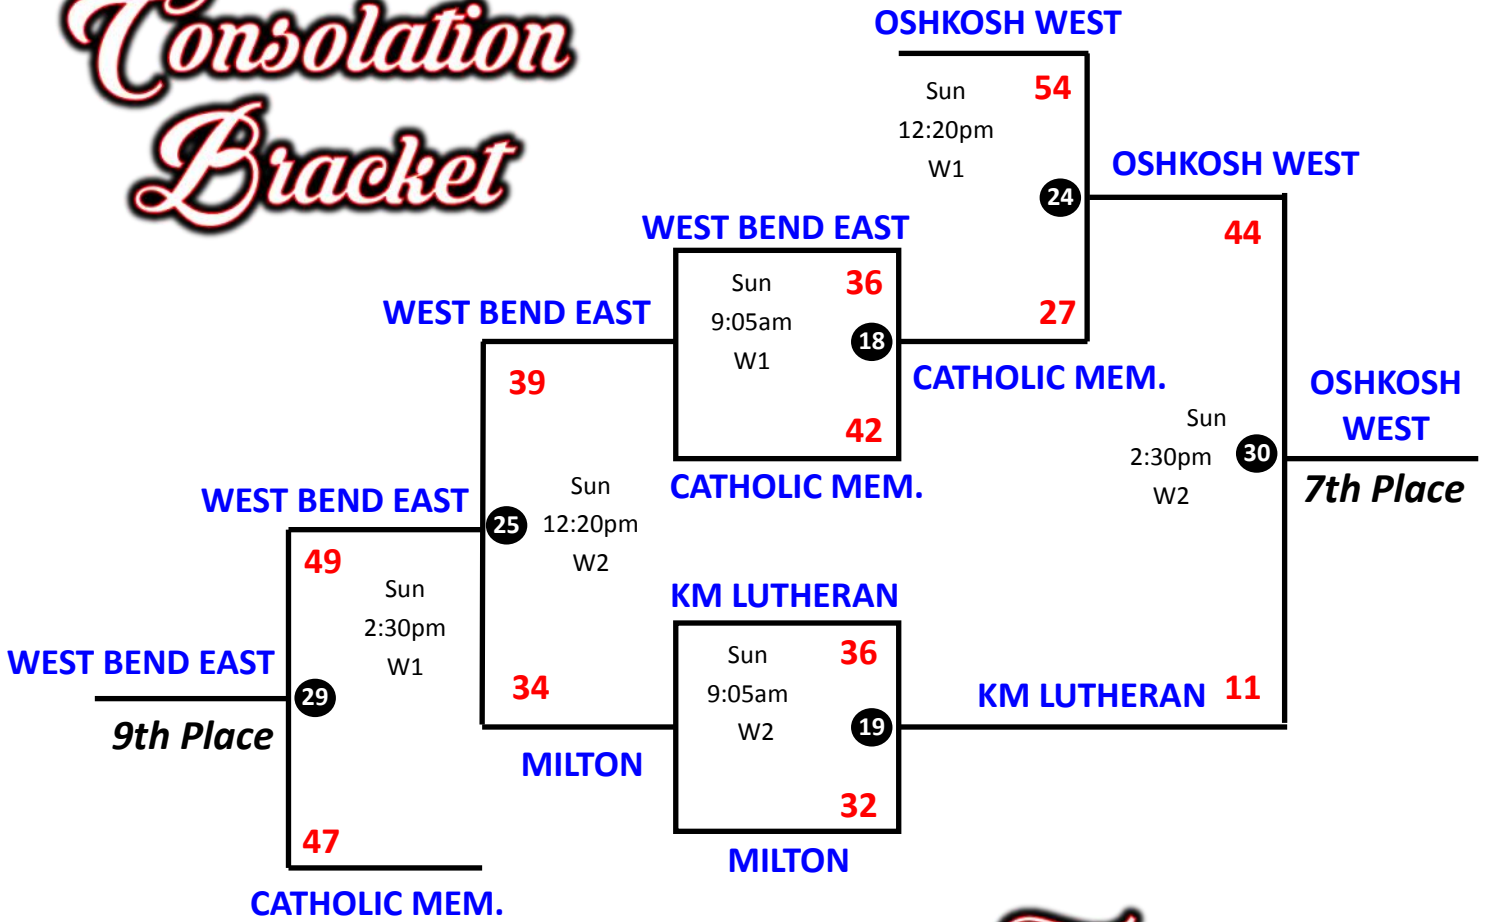

Pool D Schedule

Game #	Team 1	Score	Team 2	Score	Date	Time	Court
4	Kingsford	46	Stoughton-Stokstad	26	Sat	3:35pm	3
9	West Bend East	43	Stoughton-Stokstad	31	Sat	5:45pm	3
14	Kingsford	53	West Bend East	42	Sat	7:55pm	3

Pool E Schedule

Game #	Team 1	Score	Team 2	Score	Date	Time	Court
5	Kiel	35	Sturgeon Bay	28	Sat	3:35pm	5
10	Milton	36	Sturgeon Bay	25	Sat	5:45pm	5
15	Kiel	40	Milton	30	Sat	7:55pm	5

GYM KEY

SATURDAY - Courts 1-5: [MIDDLETON H.S.](#)

GYM KEY:

SATURDAY - Courts 1-5: [MIDDLETON H.S.](#)

SUNDAY - Courts W1-W2: [WAUNAKEE INTERMEDIATE SCHOOL](#)

Consolation Bracket

Friendship Series