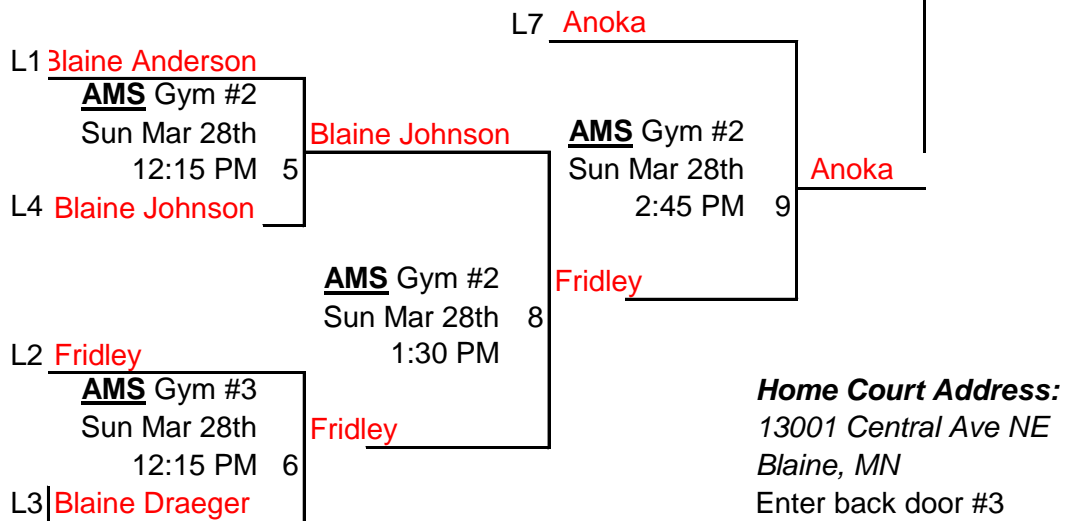

6 Team Double Elimination

GRADES 7 / 8

GOLD

Report scores via text to 763-438-
Report Grade, City, Coaches Nam

Winner's Bracket

Loser's Bracket

8384
ie ar

VS