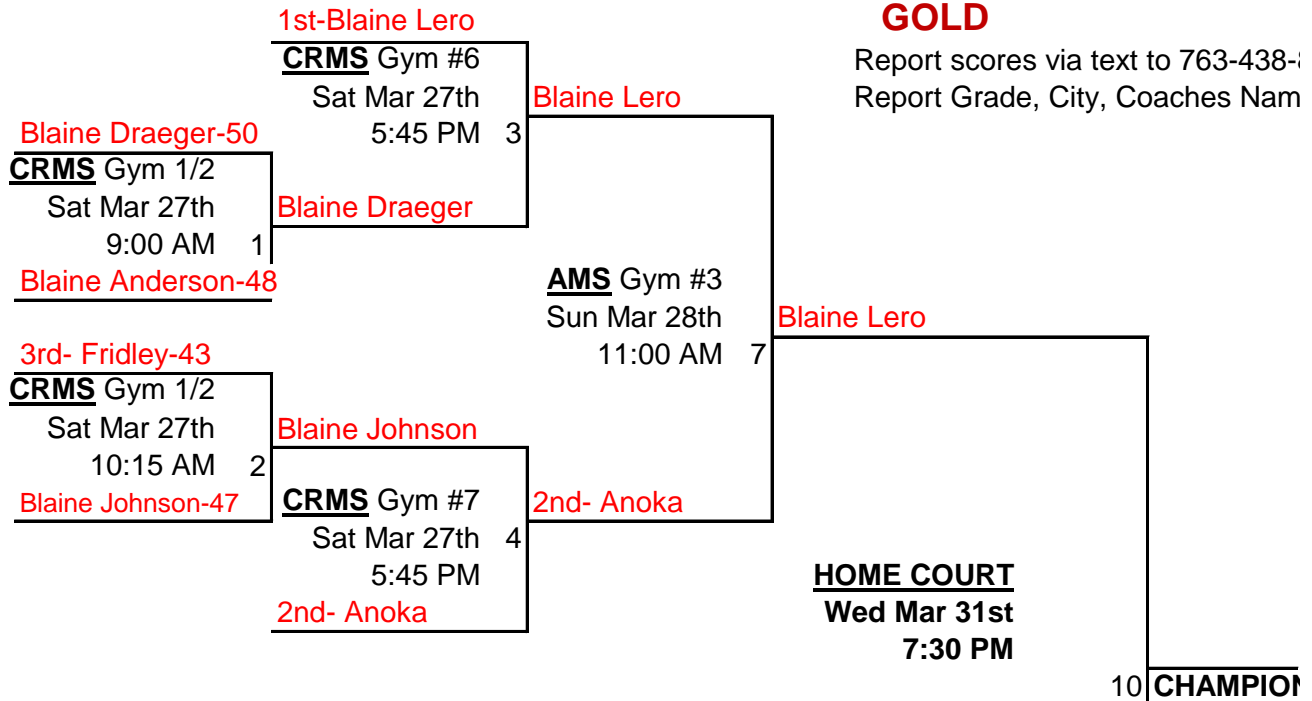

6 Team Double Elimination

GRADES 7 / 8

GOLD

Report scores via text to 763-438-
Report Grade, City, Coaches Nam

Winner's Bracket

Loser's Bracket

8384
ie ar

VS