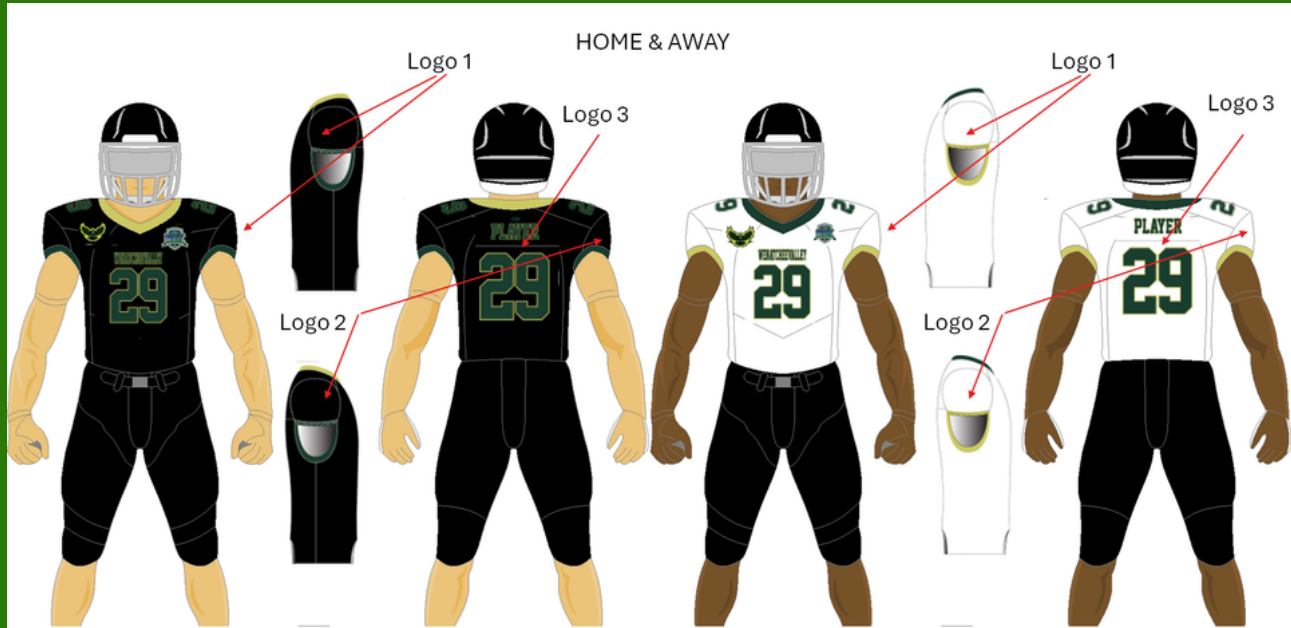

CENTRAL CASCADE YOUTH FOOTBALL & CHEER

Football uniform sponsorships

Design will be based on the number of teams we have per district. Funds from this sale help offset uniform costs

Home and Away Uniforms

Estimated 100 away Jersey's and 100 away Jerseys. Location 1 Right Shoulder. Location 2 Left Shoulder Location 3 Back of Jersey below player name. 1-3 color logo. Estimated size 3-5. Up to 3 sponsors Best package allows more businesses to see your logo. **\$9,000.00**

Home Jerseys only

Estimated 100 home Jersey's. Location 1 Right Shoulder. Location 2 Left Shoulder Location 3 Back of Jersey below player name. 1-3 color logo. Estimated size 3-5. Up to 3 sponsors. **\$4,000.00**

Away Jerseys only

Estimated 100 away Jersey's. Location 1 Right Shoulder. Location 2 Left Shoulder Location 3 Back of Jersey below player name. 1-3 color logo. Estimated size 3-5. Up to 3 sponsors. **\$4,000.00**