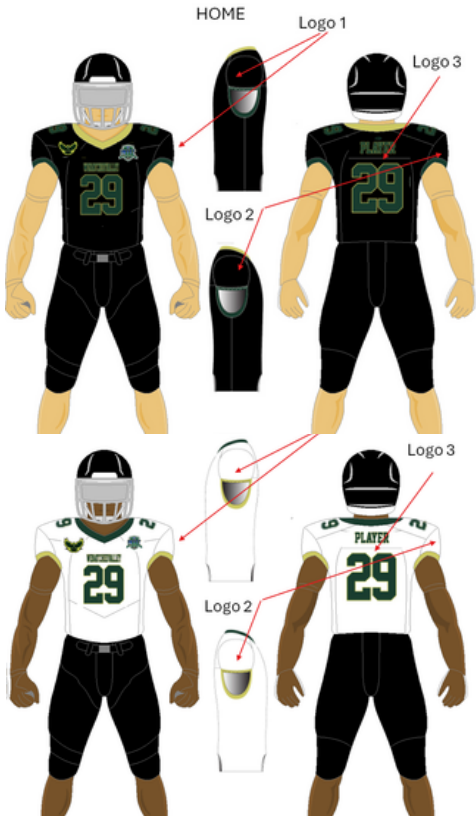

Home and Away Uniforms

Estimated 100 away Jersey's and 100 away Jerseys. Location 1 Right Shoulder. Location 2 Left Shoulder Location 3 Back of Jersey below player name. 1-3 color logo. Estimated size 3-5. Up to 3 sponsors Best package allows more businesses to see your logo. **$9,000.00**

Home Jerseys only

Estimated 100 home Jersey's. Location 1 Right Shoulder. Location 2 Left Shoulder Location 3 Back of Jersey below player name. 1-3 color logo. Estimated size 3-5. Up to 3 sponsors. **$4,000.00**

Away Jerseys only

Estimated 100 away Jersey's. Location 1 Right Shoulder. Location 2 Left Shoulder Location 3 Back of Jersey below player name. 1-3 color logo. Estimated size 3-5. Up to 3 sponsors. **$4,000.00**

Uniform colors and design are subject to change. Numbers are based on historical numbers of registered athletes. Number of sponsors on home and away is based on a first come first serve.